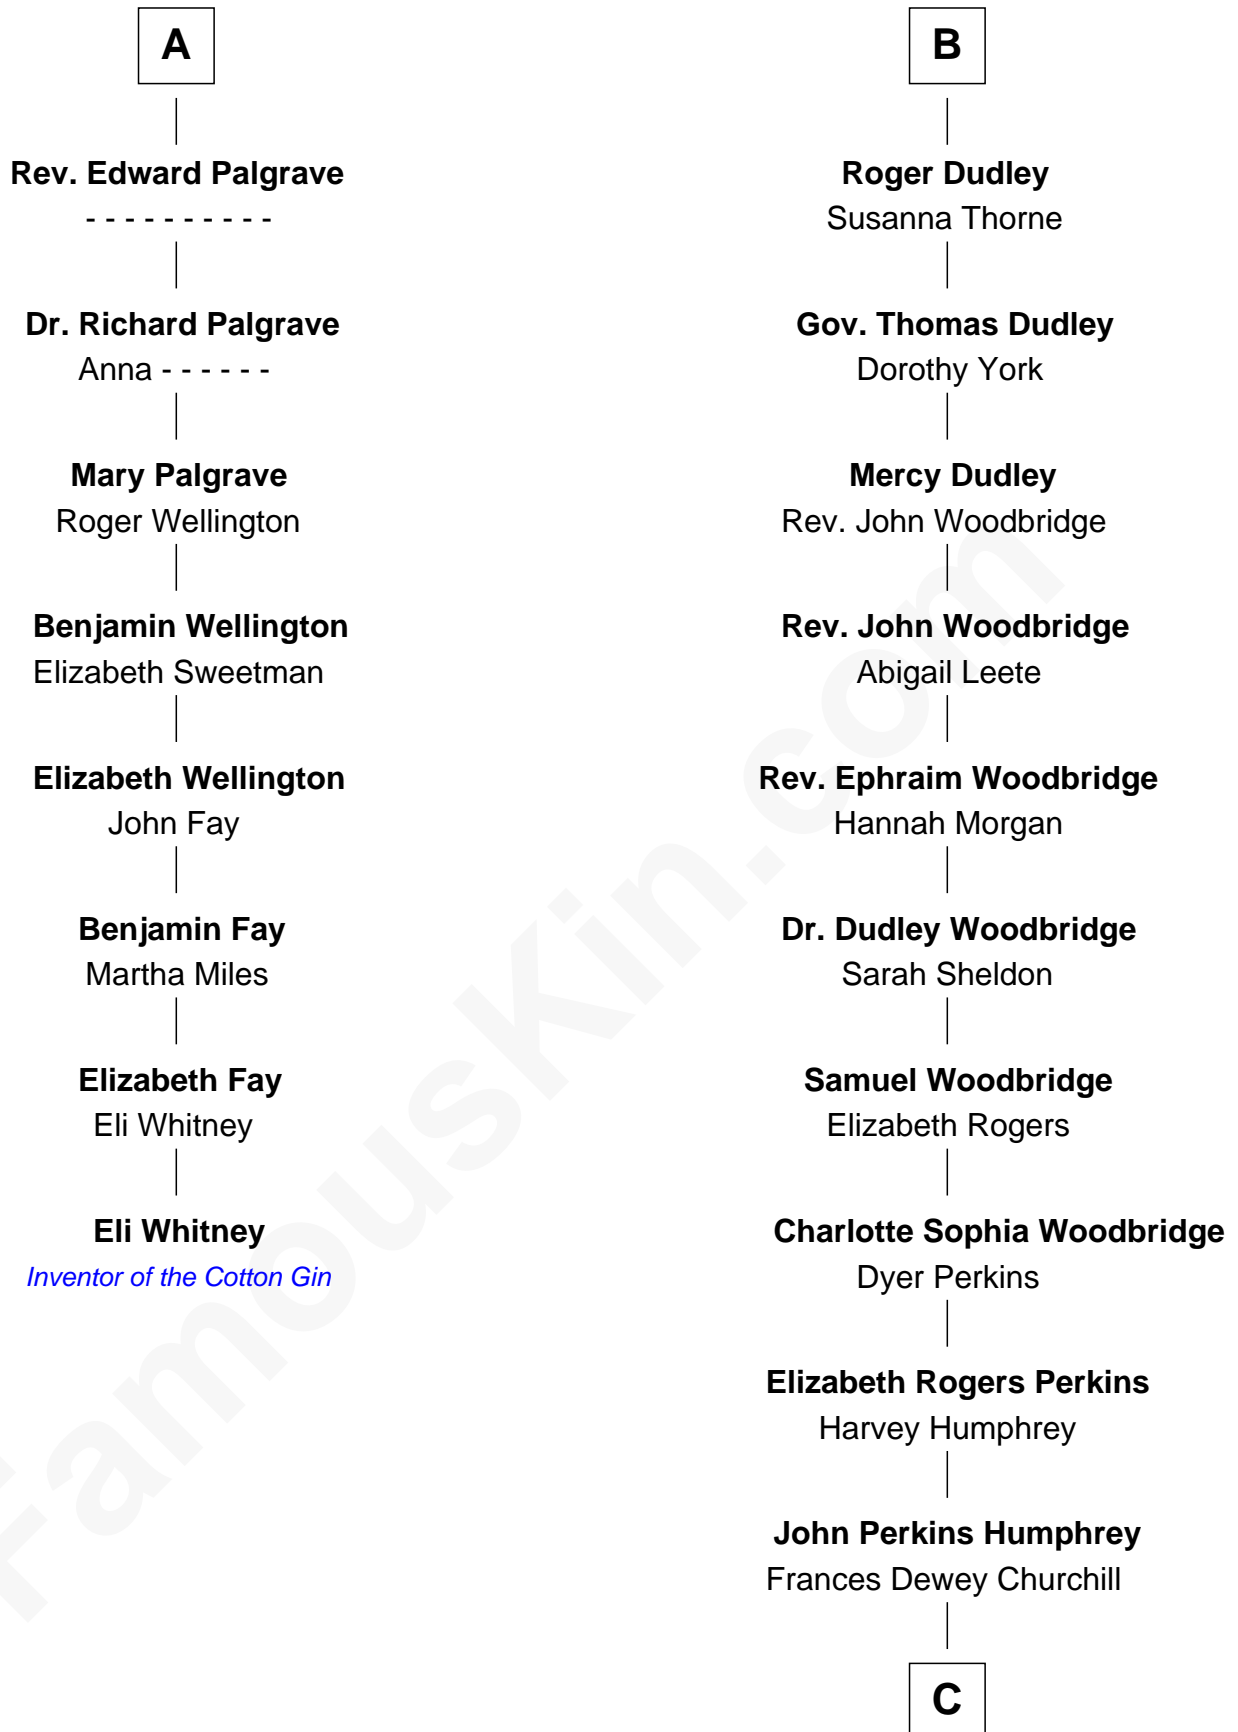

FamousKin.com

Relationship Chart of

Eli Whitney

Inventor of the Cotton Gin

14th cousin 4 times removed of

Humphrey Bogart
Movie Actor

C

Maud Humphrey
Dr. Belmont Deforest Bogart