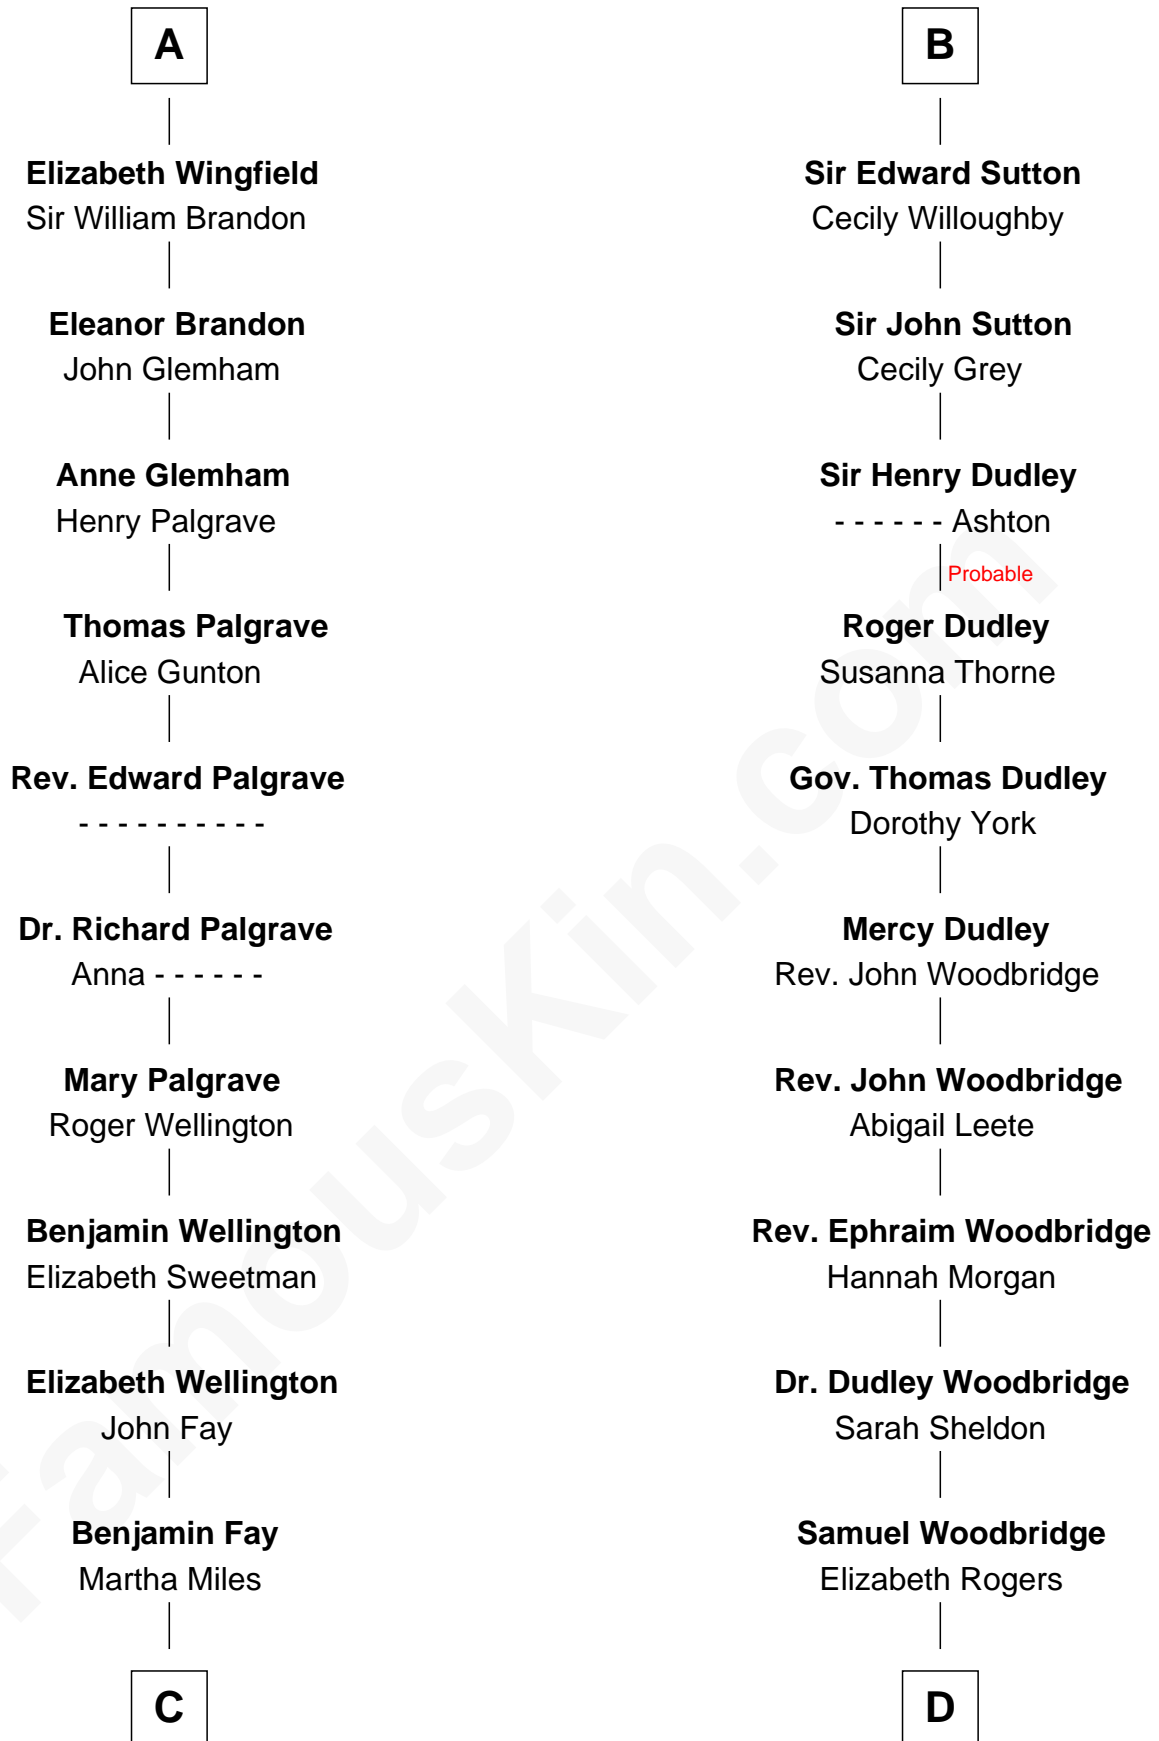

FamousKin.com

Relationship Chart of

Eli Whitney

Inventor of the Cotton Gin

18th cousin 3 times removed of

Humphrey Bogart

Movie Actor

William de Braiose
Eva Marshal

Eleanor de Braiose
Sir Humphrey de Bohun

Humphrey de Bohun
Maud de Fiennes

Humphrey de Bohun
Elizabeth Plantagenet

Sir William de Bohun
Elizabeth de Badlesmere

Elizabeth de Bohun
Sir Richard Fitzalan

Elizabeth Fitzalan
Sir Robert Goushill

Elizabeth Goushill
Sir Robert Wingfield

A

Eve de Braiose
Sir William de Cantilupe

Milicent de Cantilupe
Eudo la Zouche

Eve la Zouche
Sir Maurice de Berkeley

Thomas de Berkeley
Katherine de Clyvedon

Sir John Berkeley
Elizabeth Betteshorne

Elizabeth Berkeley
Sir John Sutton

Sir Edmund Sutton
Joyce Tiptoft

B

C

Elizabeth Fay

Eli Whitney

Eli Whitney

Inventor of the Cotton Gin