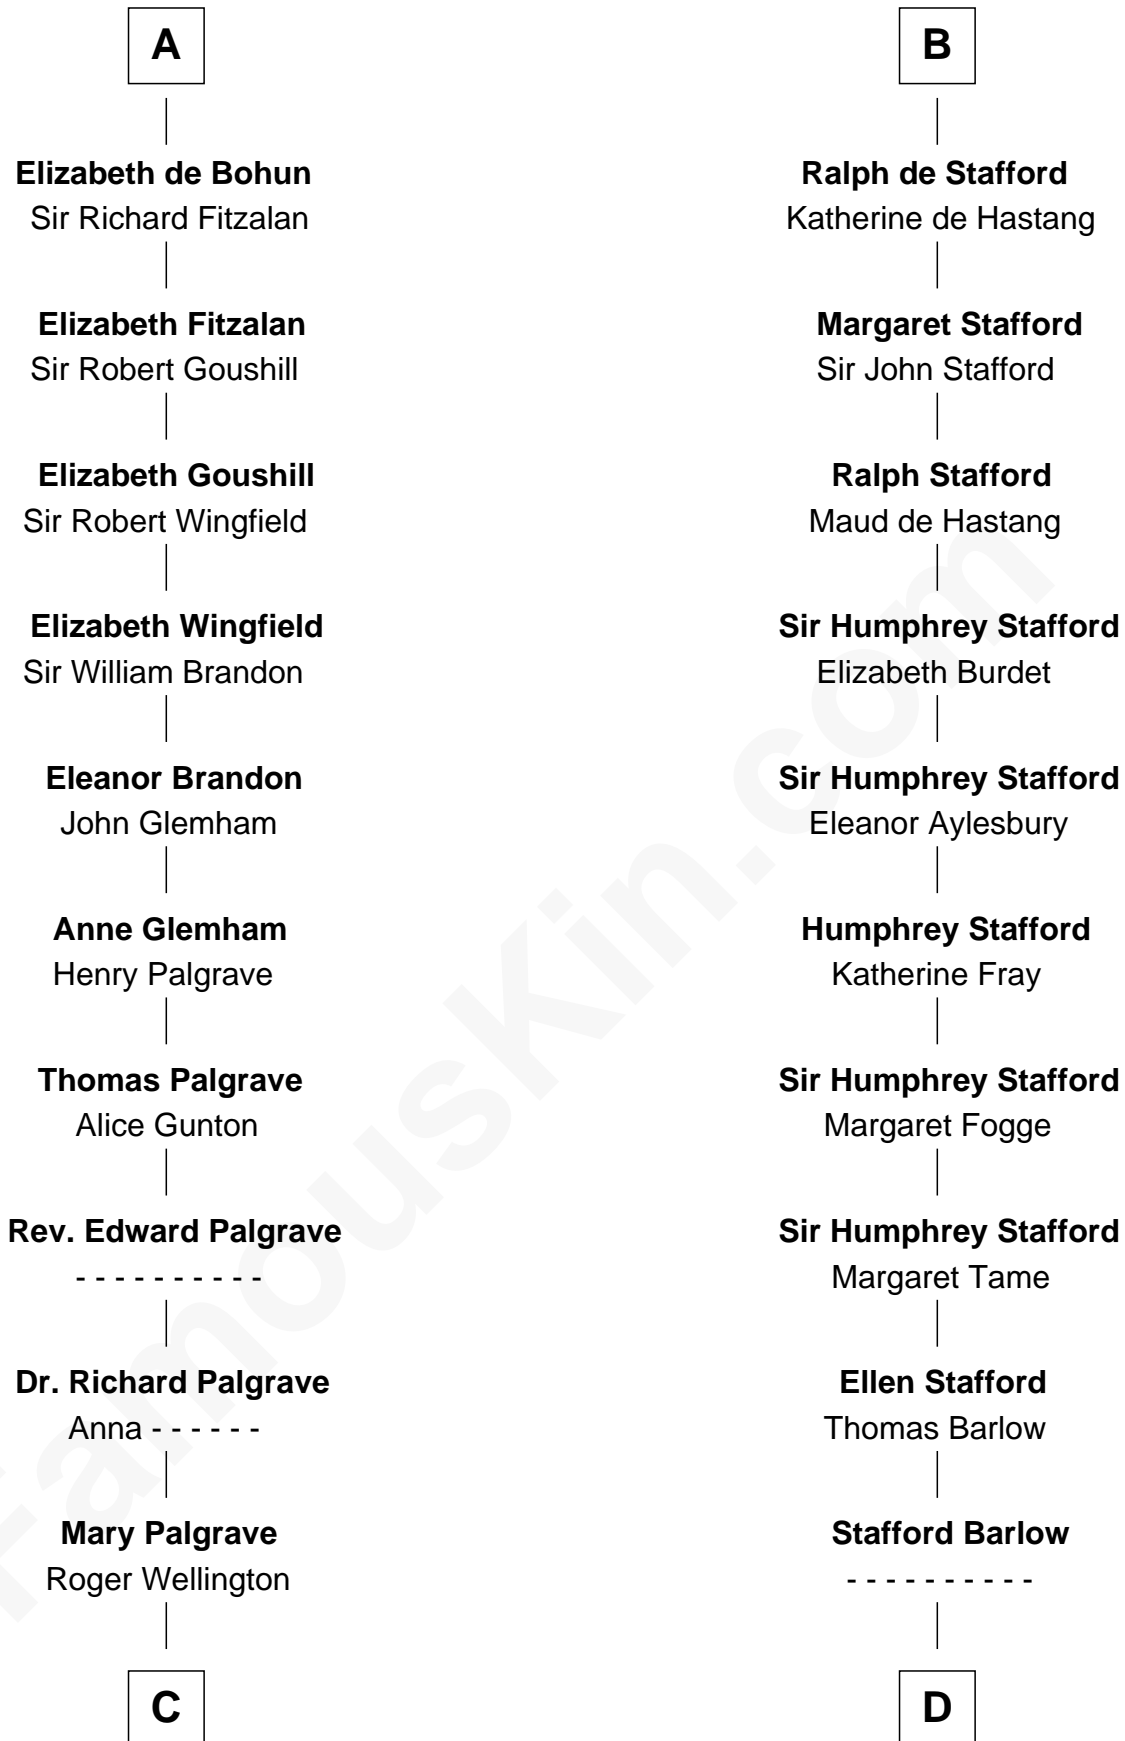

FamousKin.com Relationship Chart of

Eli Whitney

Inventor of the Cotton Gin

21st cousin of

William Greene

2nd Governor of Rhode Island

Robert of Gloucester

Mabel FitzHamon

Ralph Basset

Ralph Basset

Hawise - - - - -

Margaret Basset

Edmund de Stafford

B

C

Benjamin Wellington

Elizabeth Sweetman

Elizabeth Wellington

John Fay

Benjamin Fay

Martha Miles

Elizabeth Fay

Eli Whitney

Eli Whitney