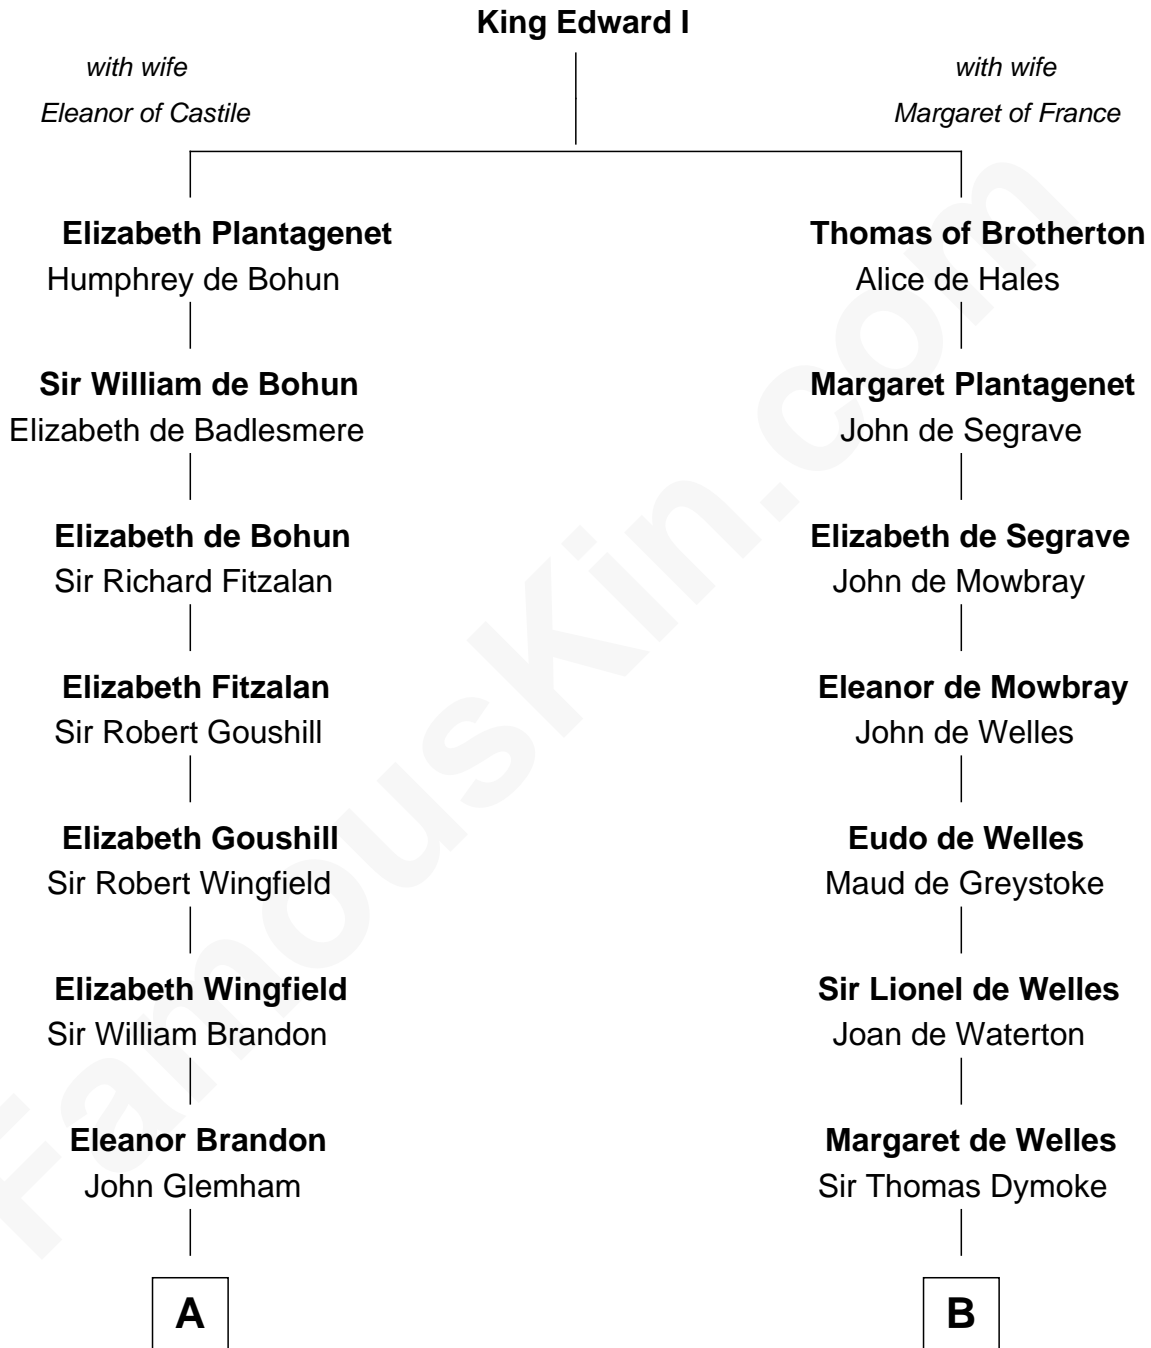

## Relationship Chart of

### Eli Whitney

*Inventor of the Cotton Gin*

16th cousin 5 times removed of

### Ray Bradbury

*Author of The Martian Chronicles*

C

**Samuel Bradbury**

Frances Mary Rothead

**Samuel Irving Bradbury**

Mary Adell Spaulding

**Samuel Hinkston Bradbury**