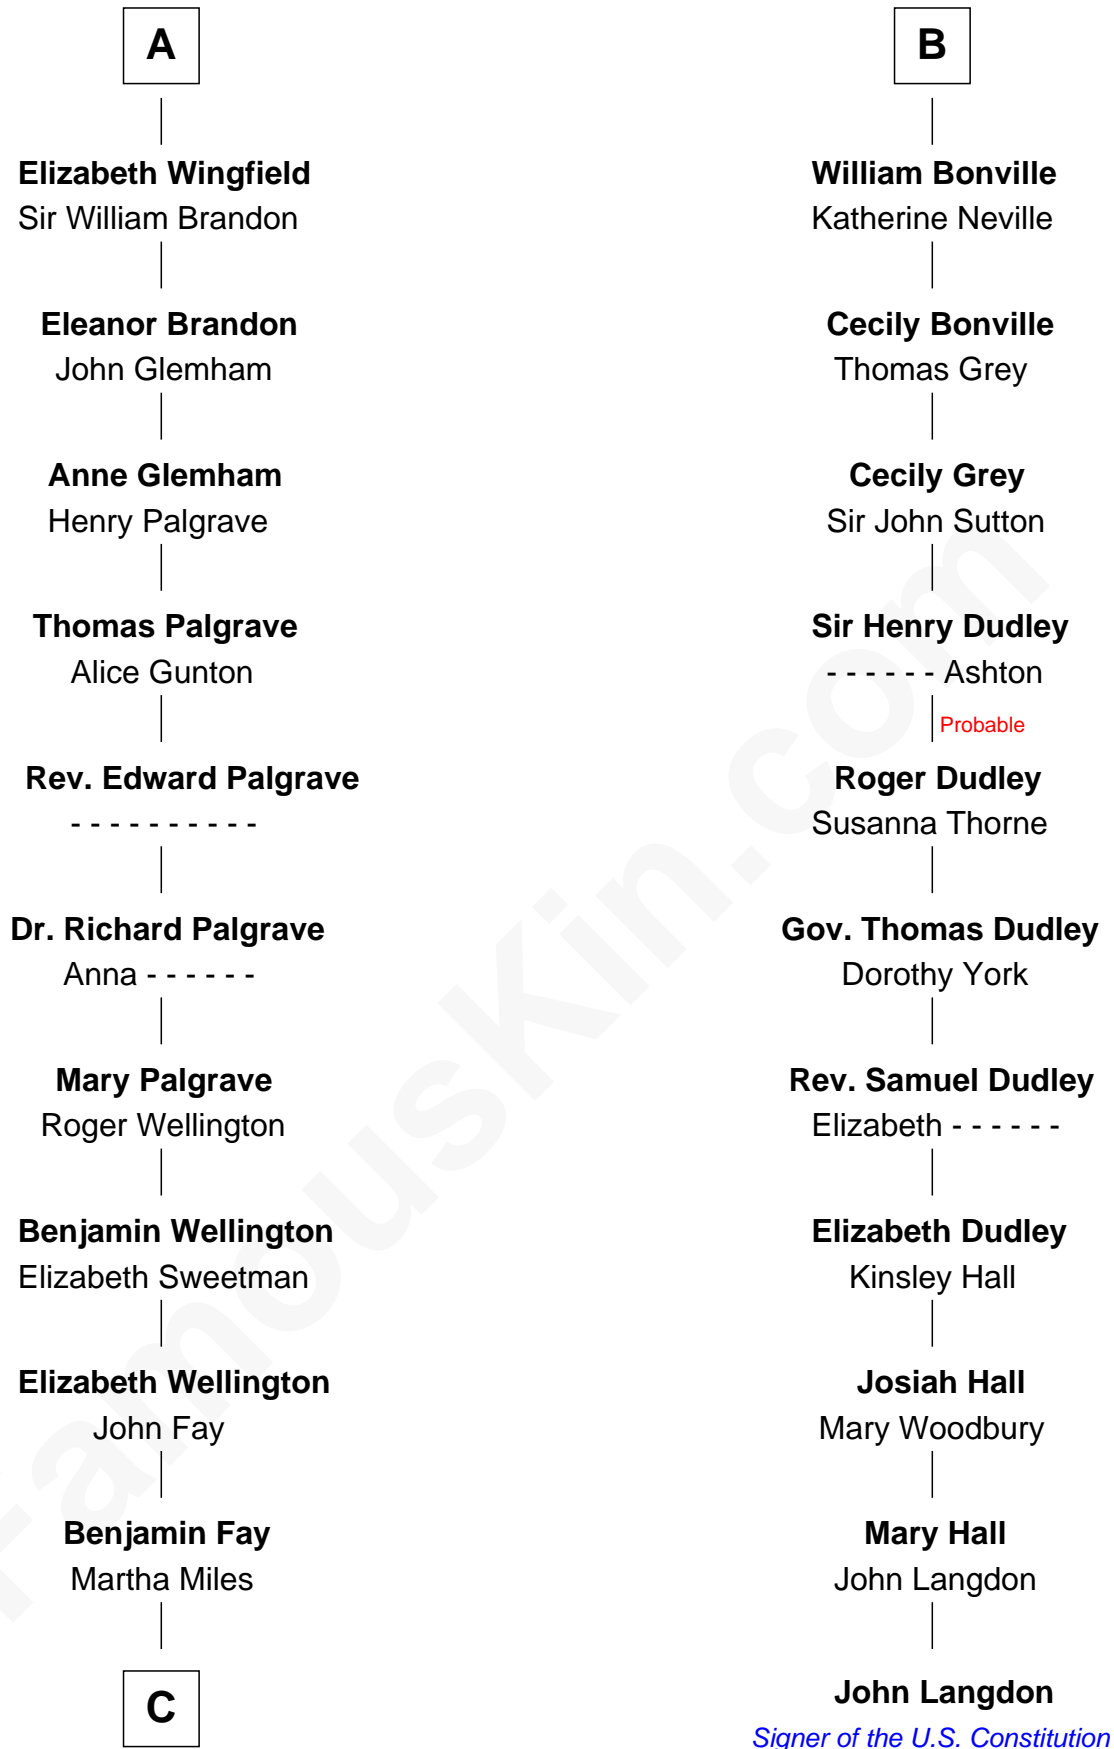

FamousKin.com

Relationship Chart of

Eli Whitney

Inventor of the Cotton Gin

17th cousin 1 time removed of

John Langdon

Signer of the U.S. Constitution

Sir Humphrey de Bohun

Eleanor de Bohun

Sir John de Verdun

Maud de Verdun

Sir John de Grey

Sir Roger de Grey

Elizabeth de Hastings

Sir Reynold de Grey

Eleanor le Strange

Sir Reynold Grey

Margaret de Ros

Margaret Grey

Sir William Bonville

William Bonville

Elizabeth Harington

B

C

—
Elizabeth Fay

Eli Whitney

—
Eli Whitney

Inventor of the Cotton Gin

FamousKin.com