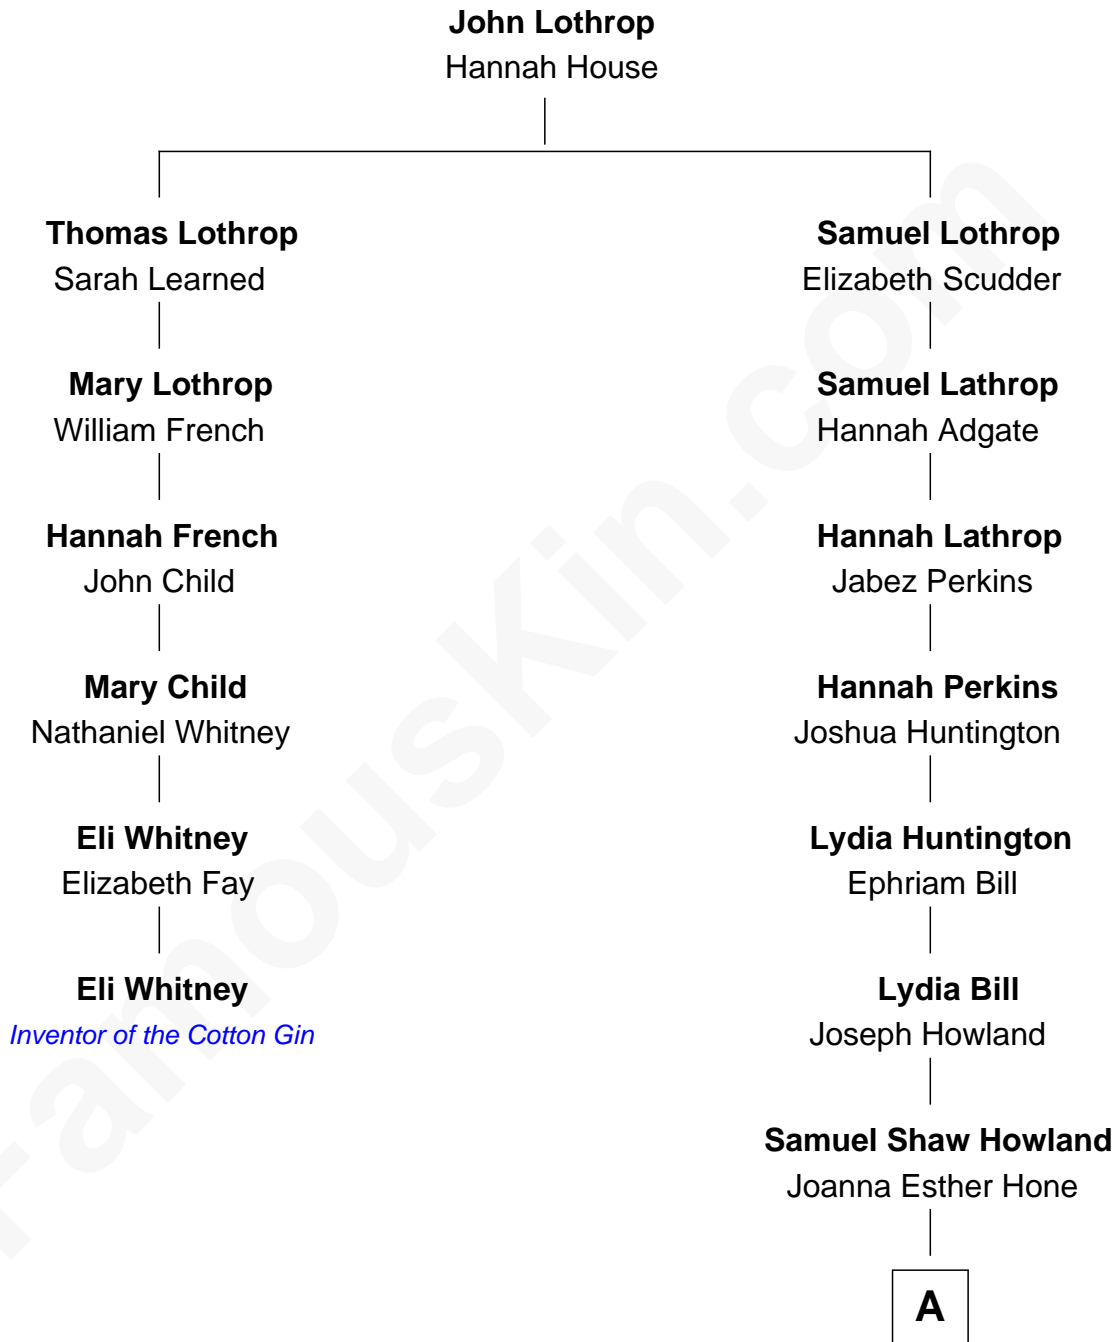

FamousKin.com

Relationship Chart of

Eli Whitney

Inventor of the Cotton Gin

5th cousin 5 times removed of

Louis Auchincloss

Author