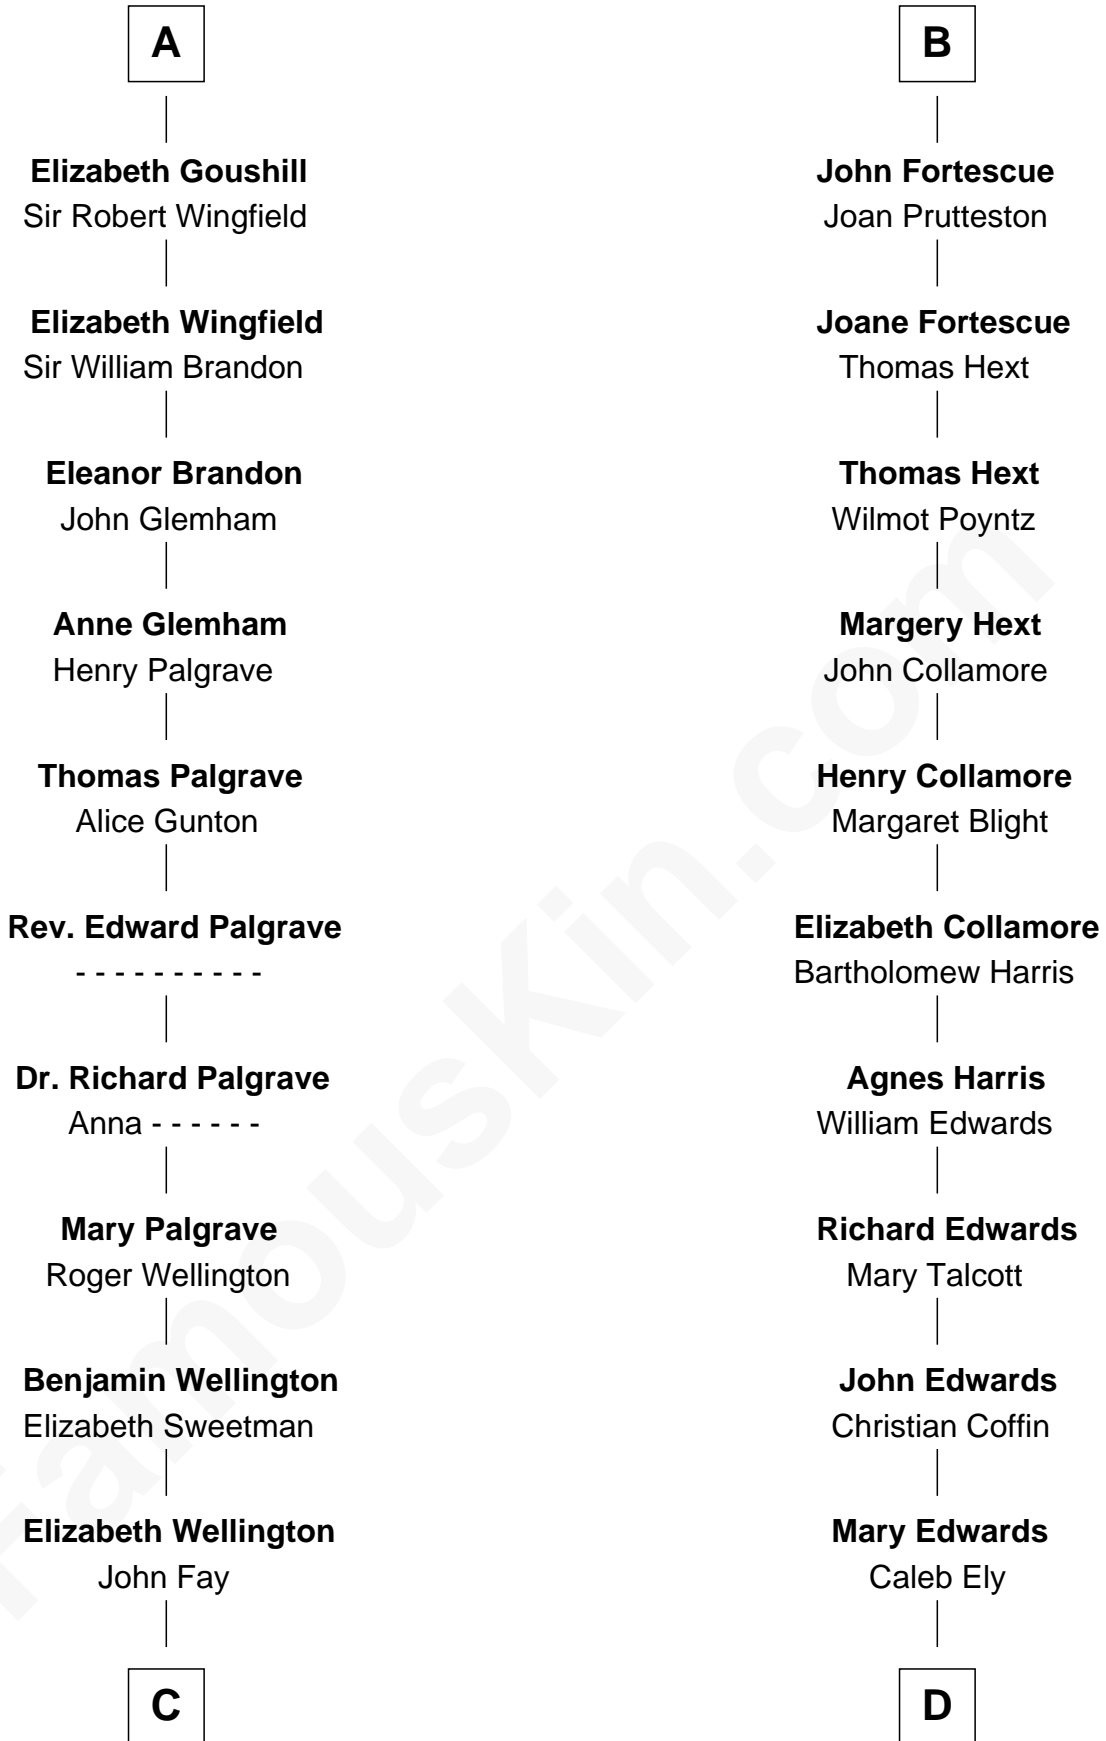

FamousKin.com

Relationship Chart of

Eli Whitney

Inventor of the Cotton Gin

19th cousin 2 times removed of

Clarence Day

Author of Life with Father

Sir Geoffrey FitzPiers

Aveline de Clare

C

Benjamin Fay
Martha Miles

Elizabeth Fay
Eli Whitney

Eli Whitney
Inventor of the Cotton Gin

D

William Ely
Drusilla Brewster

Mary Ely
Henry Day