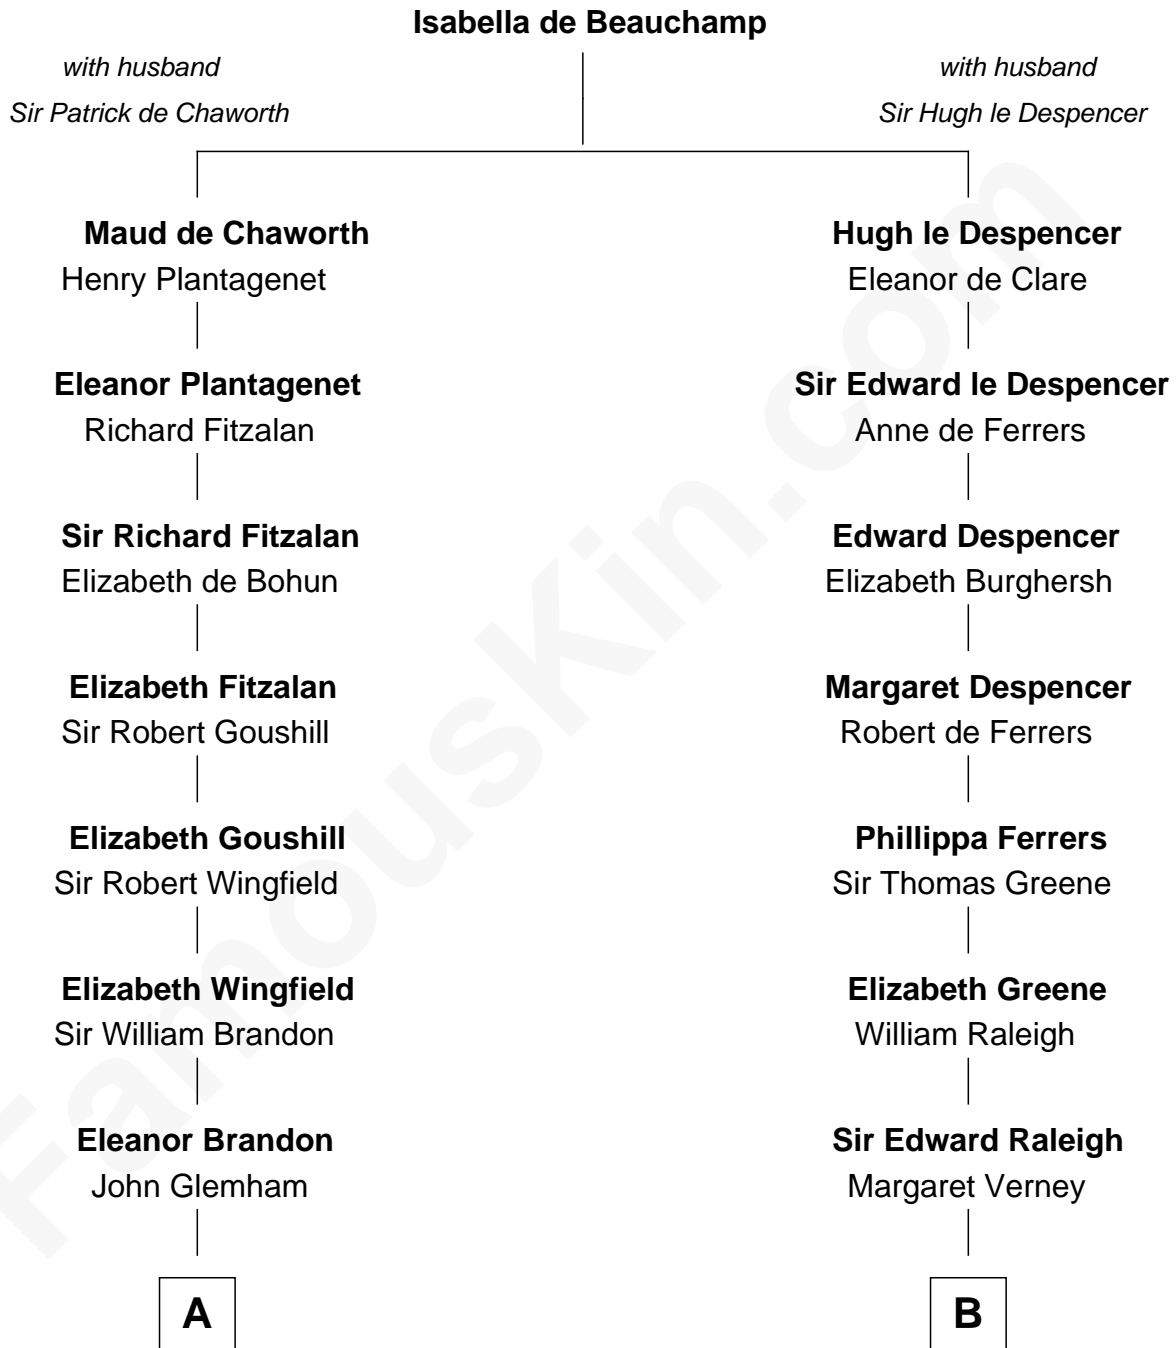

FamousKin.com

Relationship Chart of

Eli Whitney

Inventor of the Cotton Gin

16th cousin 3 times removed of

Shanghai Pierce
Texas Cattleman

C

Susanna Stoddard

Isaac Pearce

Jonathan D. Pearce

Hanna Phillips Head

Shanghai Pierce

Texas Cattleman

FamousKin.com