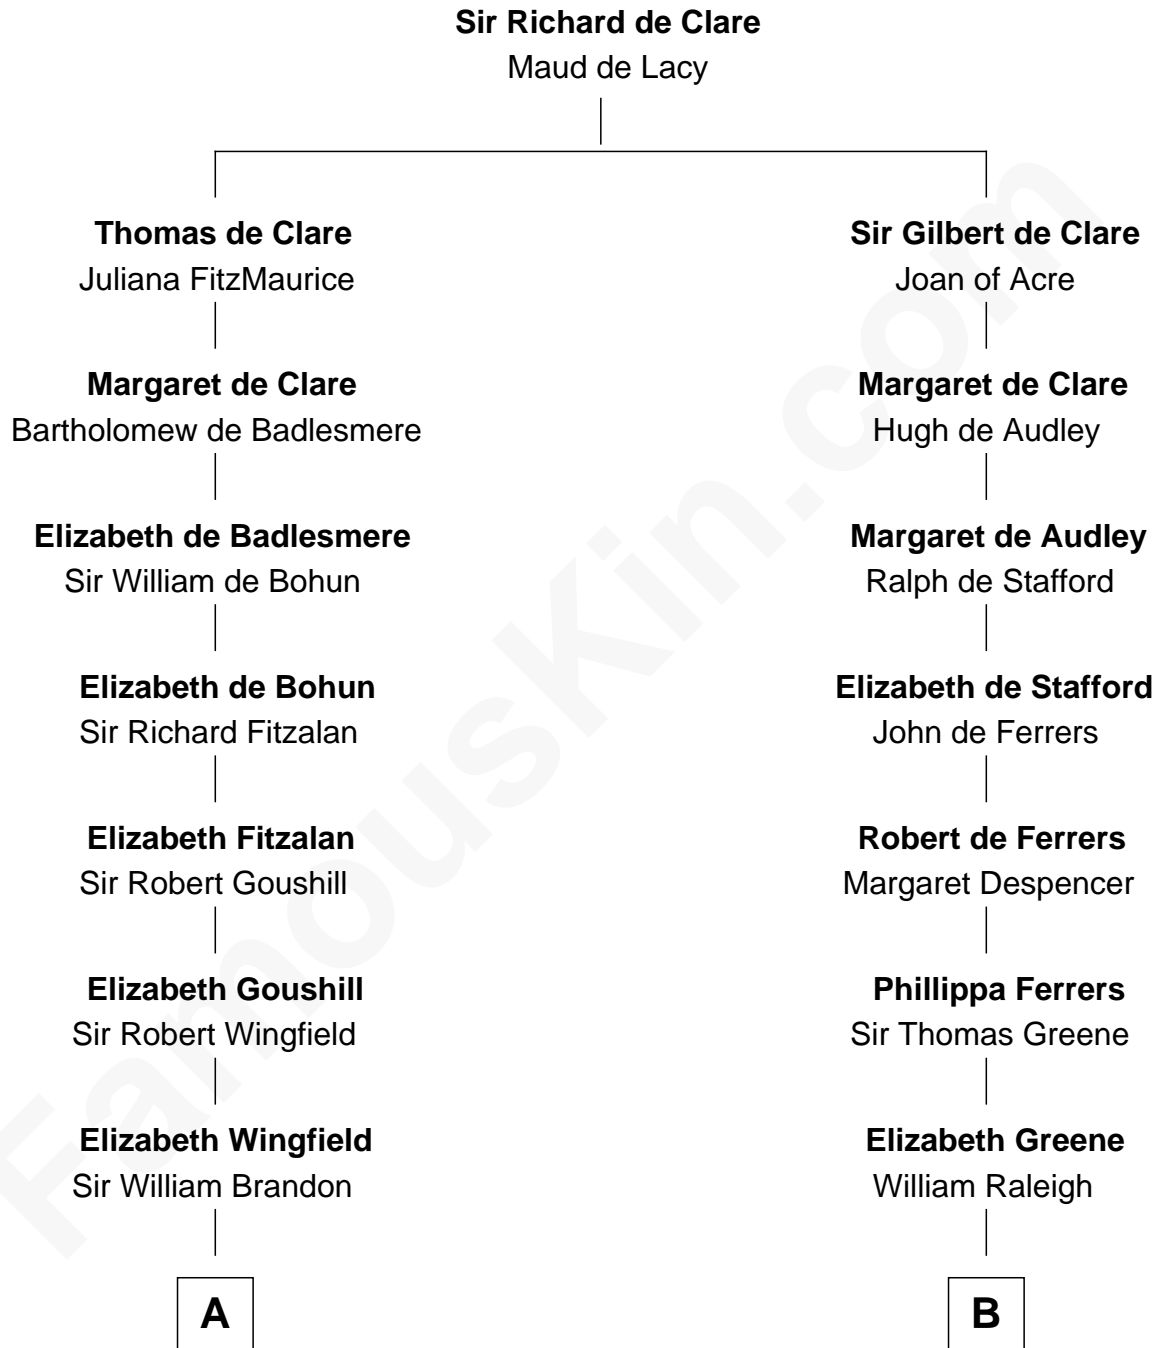

FamousKin.com

Relationship Chart of

Eli Whitney

Inventor of the Cotton Gin

17th cousin 3 times removed of

Shanghai Pierce
Texas Cattleman

C

—
Ambless Wilbore
Nathaniel Stoddard

—
Susanna Stoddard
Isaac Pearce

—
Jonathan D. Pearce
Hanna Phillips Head

—
Shanghai Pierce
Texas Cattleman

FamousKin.com