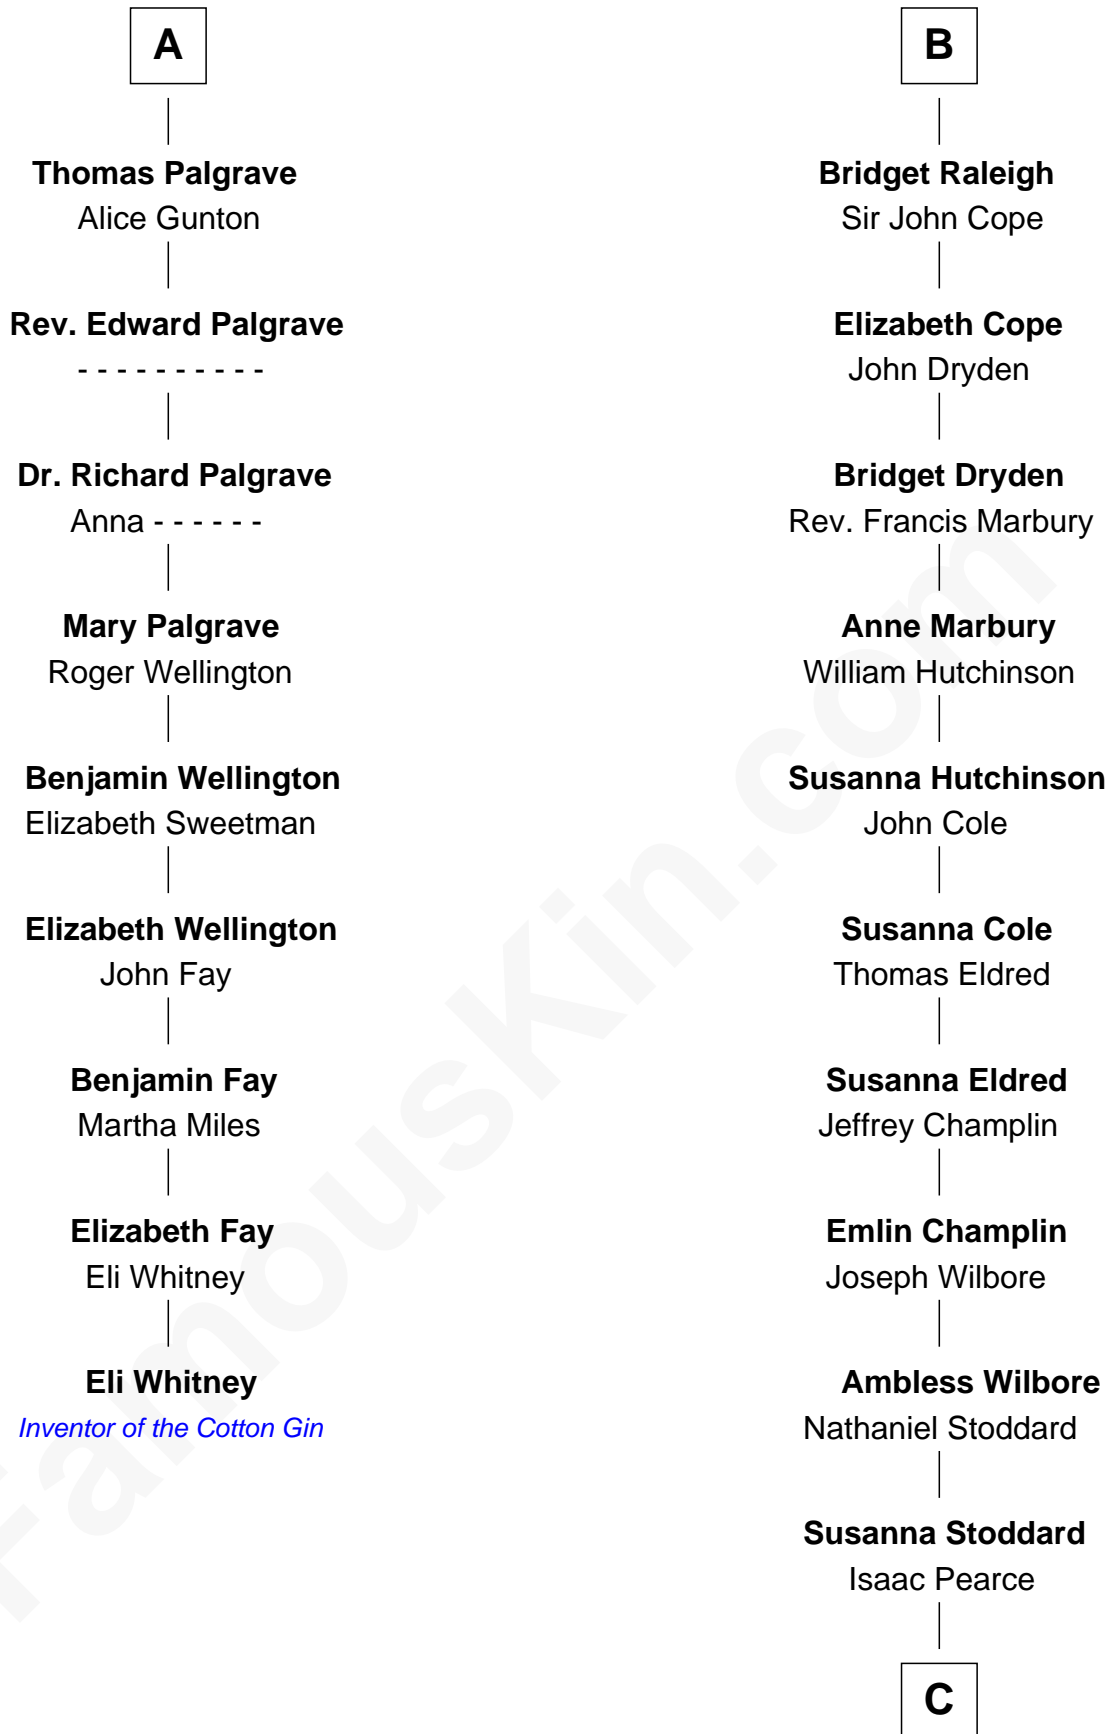

FamousKin.com

Relationship Chart of

Eli Whitney

Inventor of the Cotton Gin

15th cousin 3 times removed of

Shanghai Pierce
Texas Cattleman

Edmund Fitzalan
Alice de Warenne

Richard Fitzalan
Eleanor Plantagenet

Sir Richard Fitzalan
Elizabeth de Bohun

Elizabeth Fitzalan
Sir Robert Goushill

Elizabeth Goushill
Sir Robert Wingfield

Elizabeth Wingfield
Sir William Brandon

Eleanor Brandon
John Glemham

Anne Glemham
Henry Palgrave

A

Mary Fitzalan
John le Strange

Ankaret le Strange
Sir Richard Talbot

Mary Talbot
Sir Thomas Greene

Sir Thomas Greene
Phillippa Ferrers

Elizabeth Greene
William Raleigh

Sir Edward Raleigh
Margaret Verney

Sir Edward Raleigh
Anne Chamberlayne

B

C

Jonathan D. Pearce
Hanna Phillips Head

Shanghai Pierce
Texas Cattleman

FamousKin.com