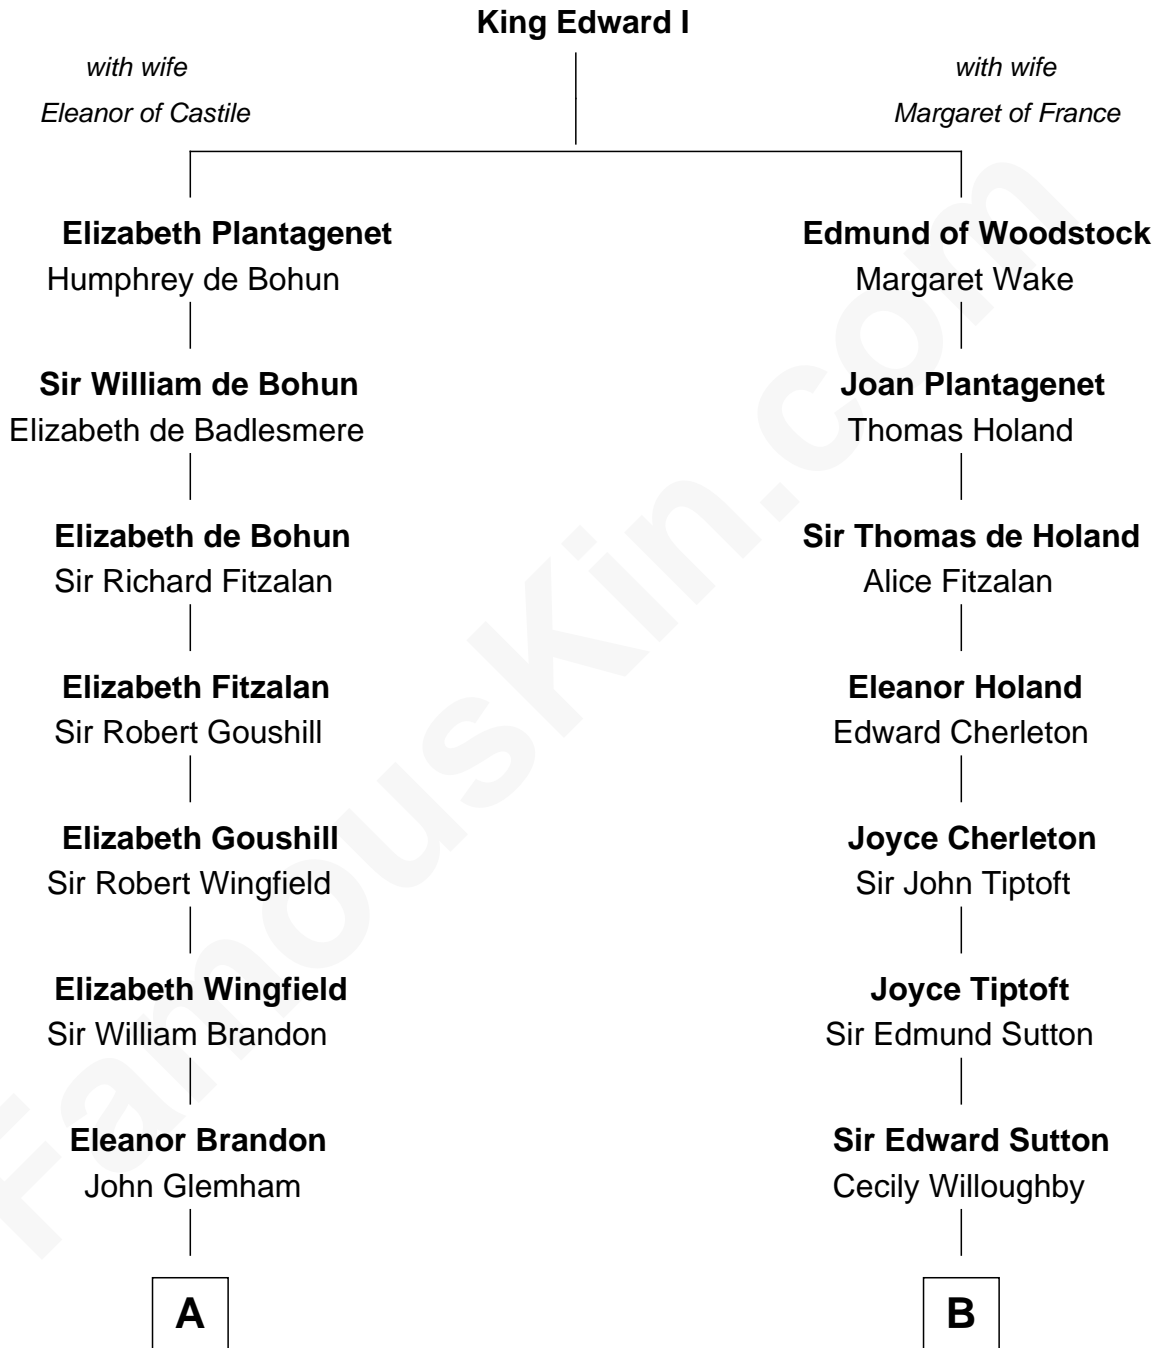

Alan Shepard

Mercury and Apollo Astronaut