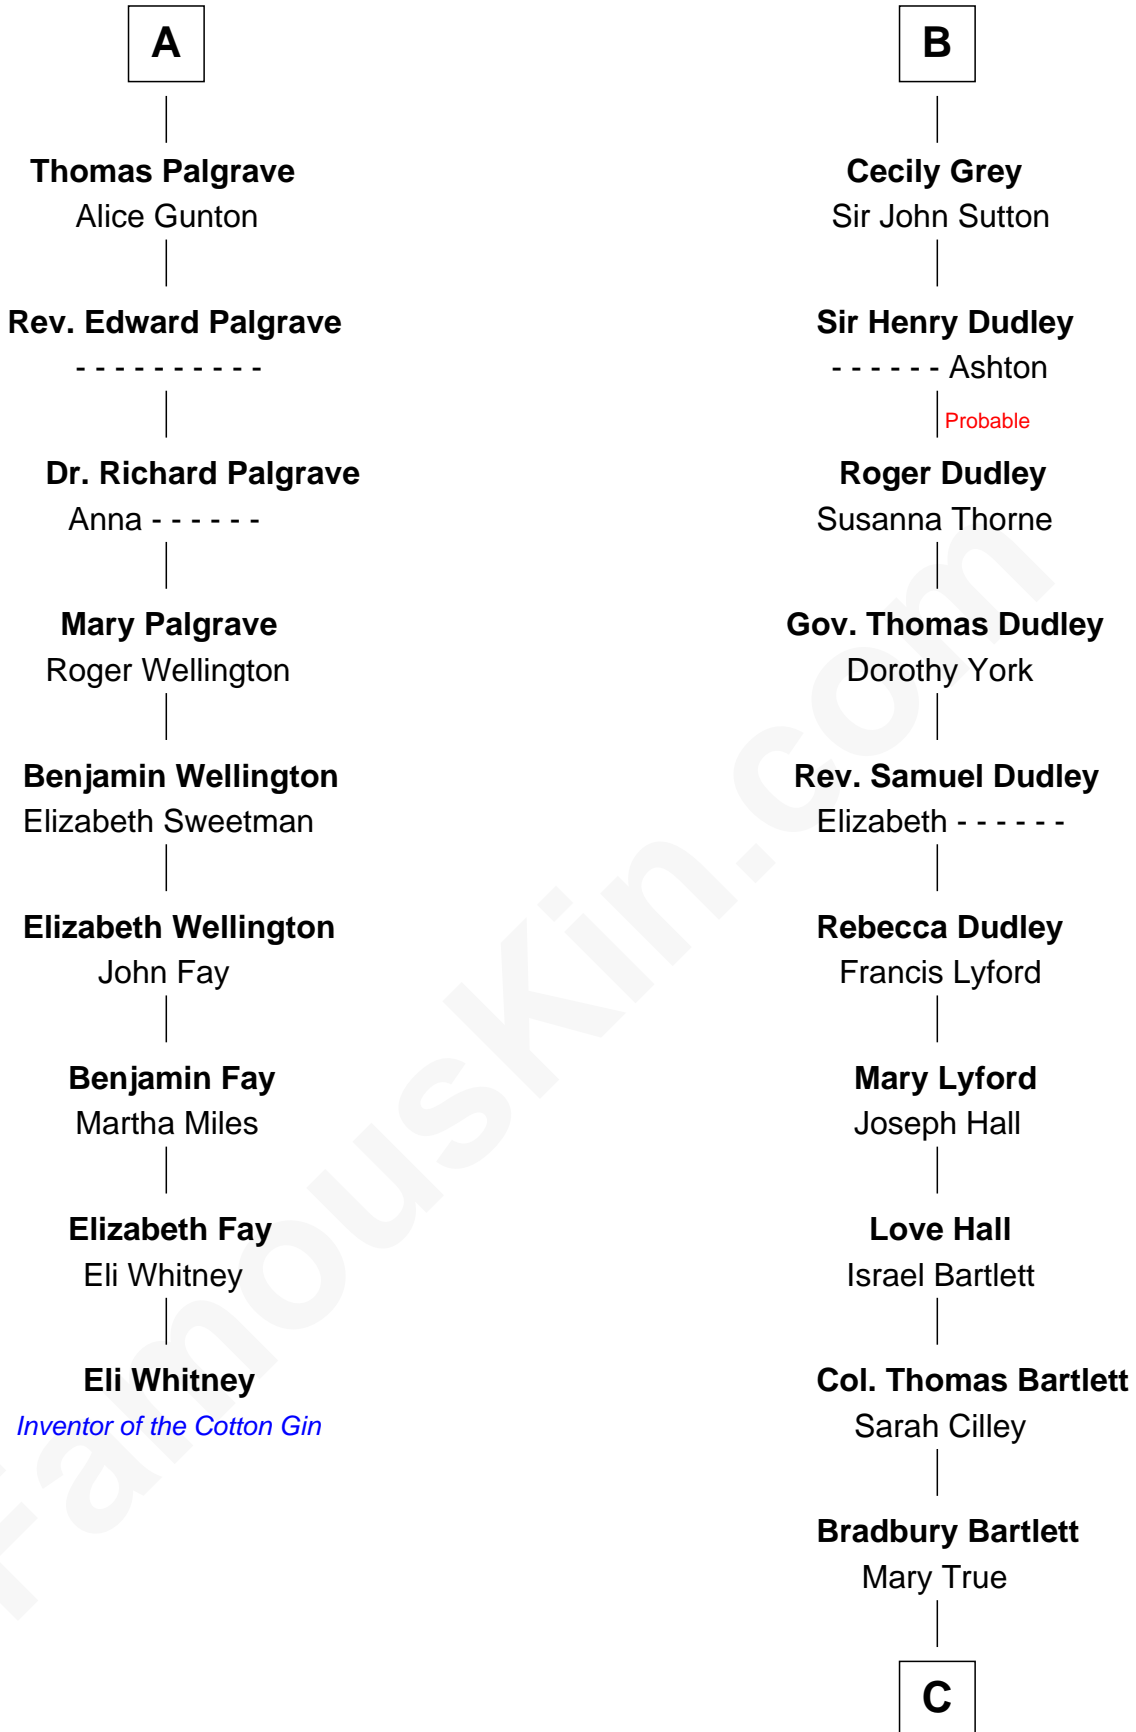

FamousKin.com

Relationship Chart of

Eli Whitney

Inventor of the Cotton Gin

15th cousin 5 times removed of

Alan Shepard

Mercury and Apollo Astronaut

Bartholomew de Badlesmere

Margery de Badlesmere

Sir William de Ros

Thomas de Ros

Beatrice de Stafford

Margaret de Ros

Sir Reynold Grey

Margaret Grey

Sir William Bonville

William Bonville

Elizabeth Harington

William Bonville

Katherine Neville

Cecily Bonville

Thomas Grey

B

C

—
Thomas Bradbury Bartlett
Victoria Elizabeth Williams Cilley

—
Annie Elizabeth Bartlett
Frederick Johnson Shepard

—
Alan Bartlett Shepard
Pauline Renza Emerson

—
Alan Shepard
Mercury and Apollo Astronaut