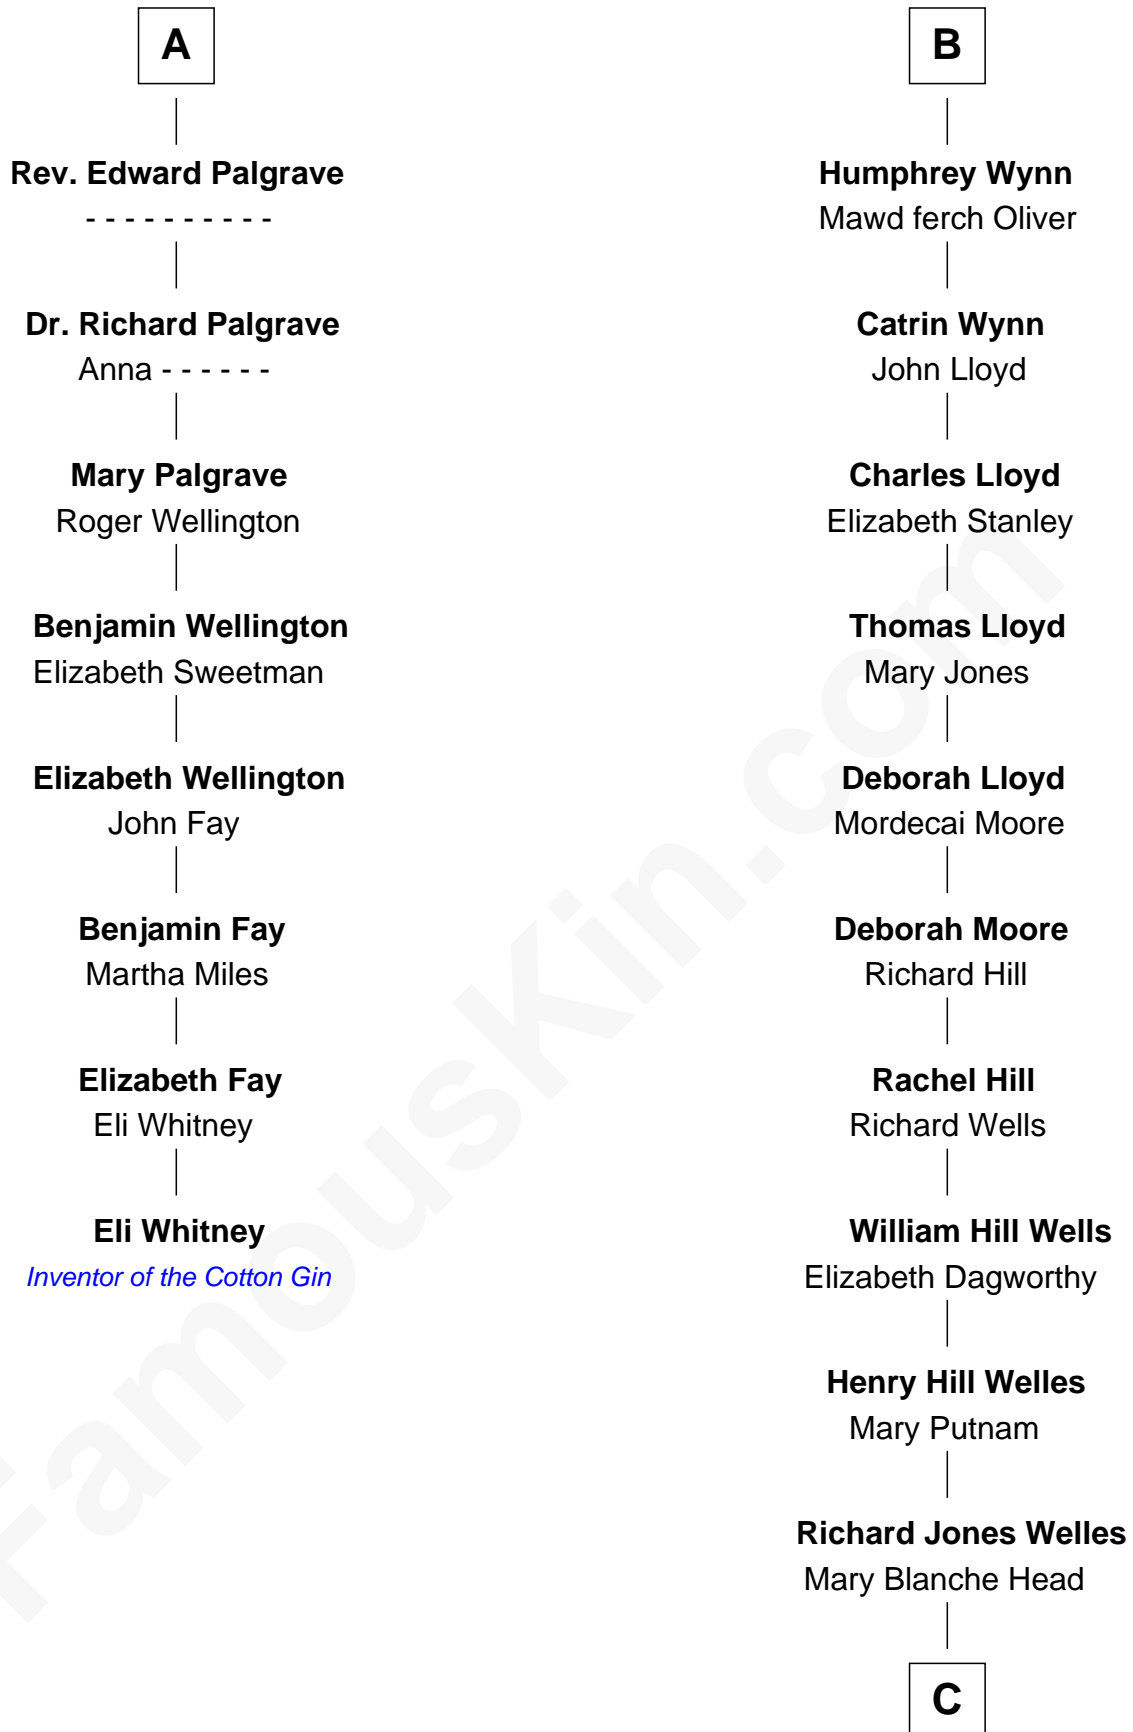

FamousKin.com

Relationship Chart of

Eli Whitney

Inventor of the Cotton Gin

14th cousin 4 times removed of

Orson Welles

Radio, Stage, and Movie Actor

Sir William de Bohun
Elizabeth de Badlesmere