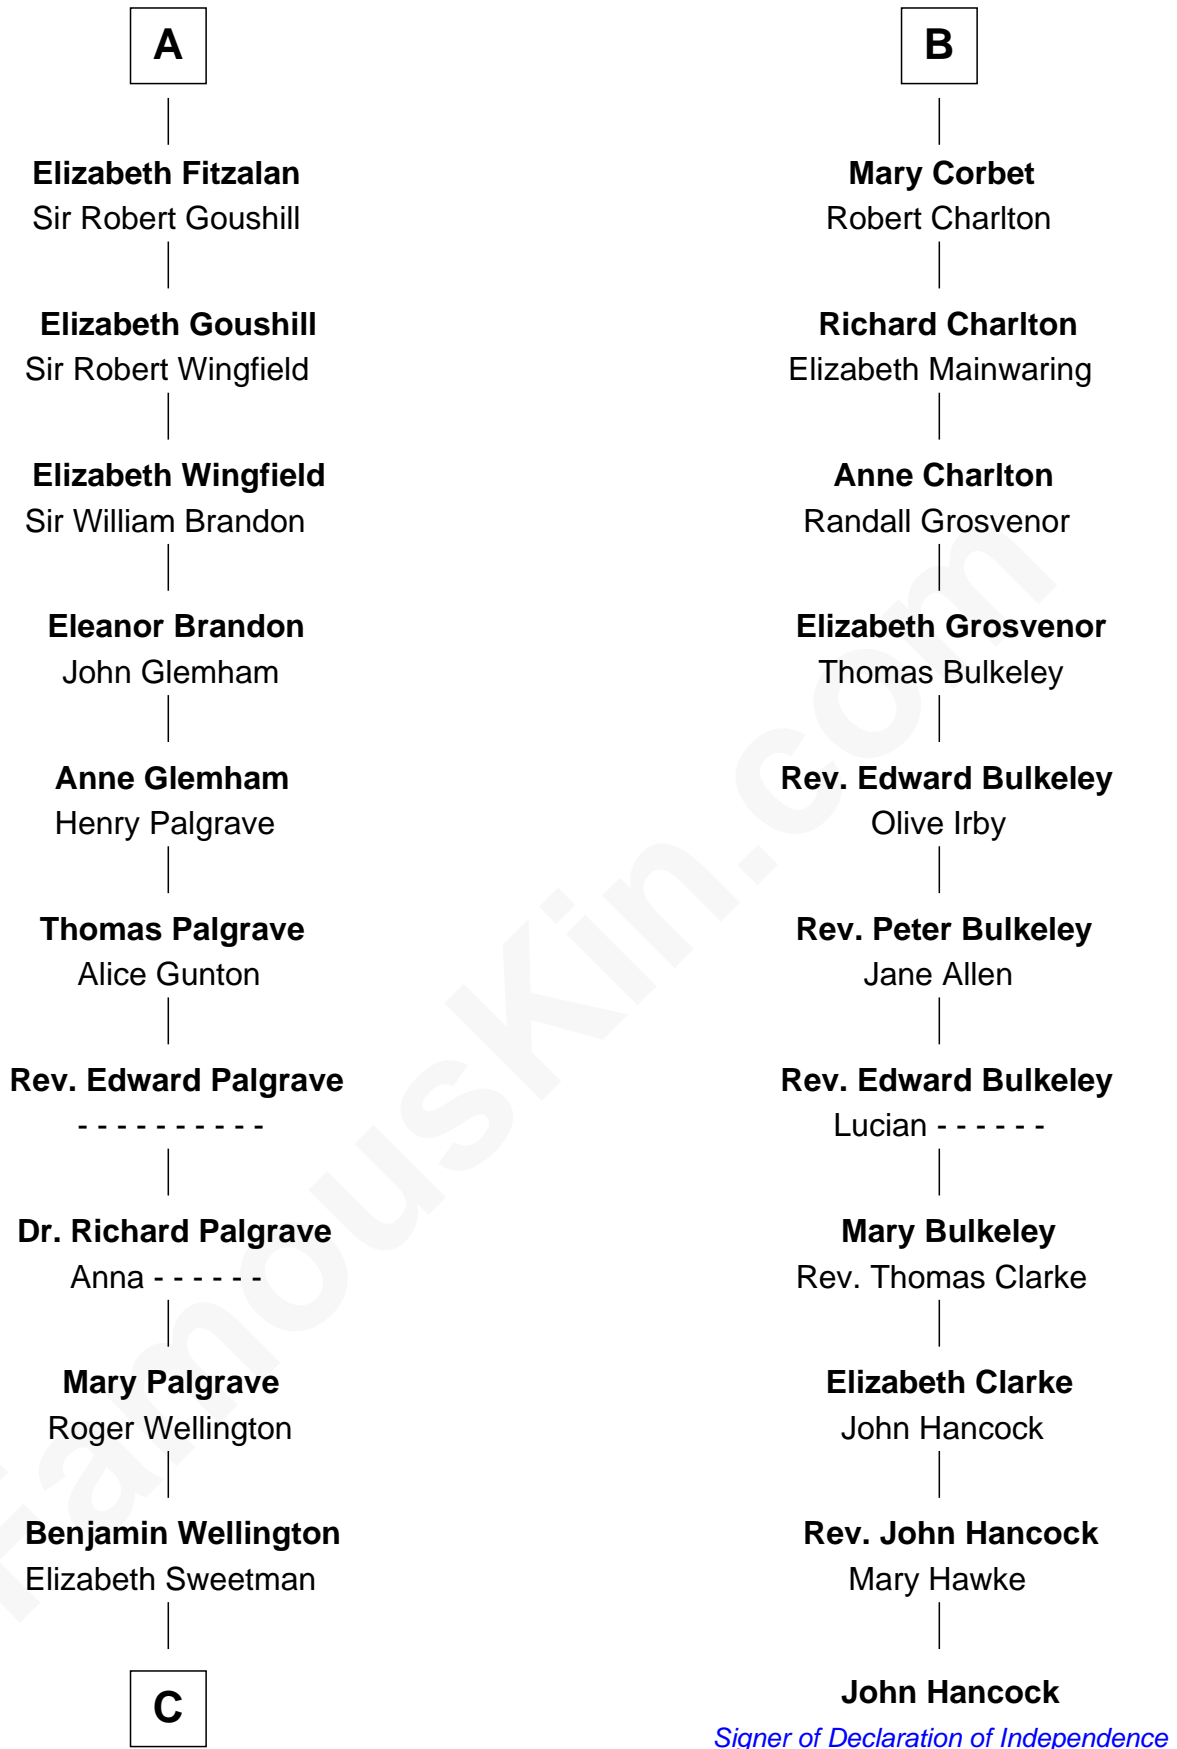

FamousKin.com

Relationship Chart of

Eli Whitney

Inventor of the Cotton Gin

17th cousin 3 times removed of

John Hancock

Signer of the Declaration of Independence

FamousKin.com