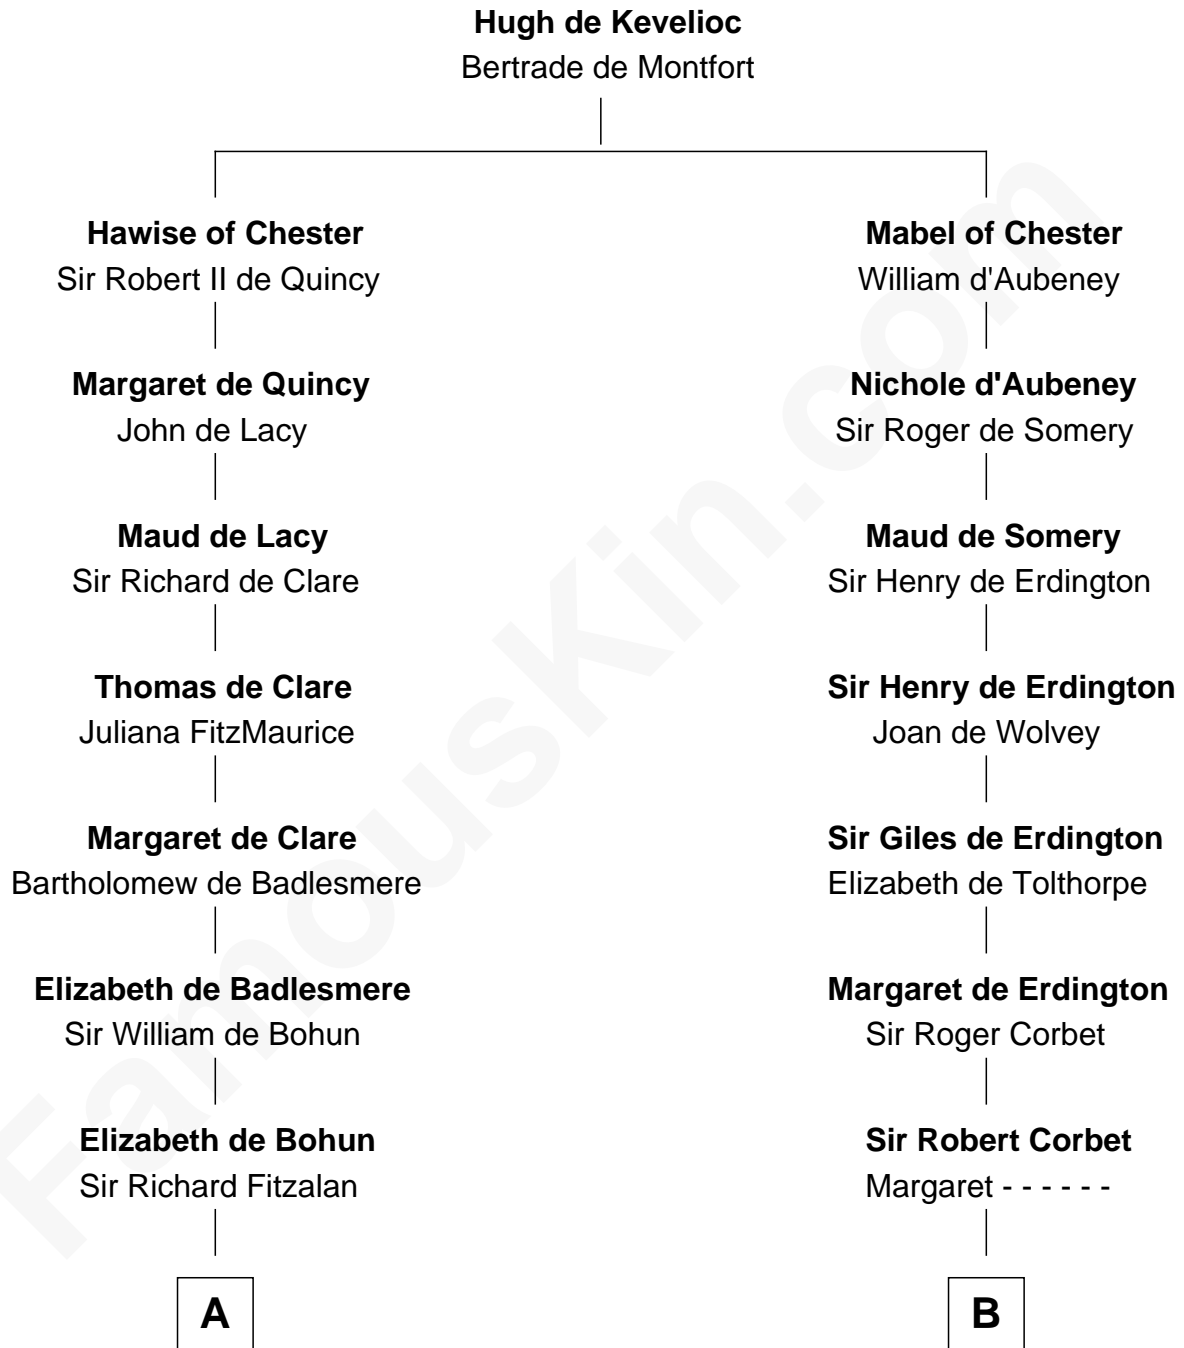

FamousKin.com

Relationship Chart of

Eli Whitney

Inventor of the Cotton Gin

17th cousin 3 times removed of

John Hancock

Signer of the Declaration of Independence

FamousKin.com