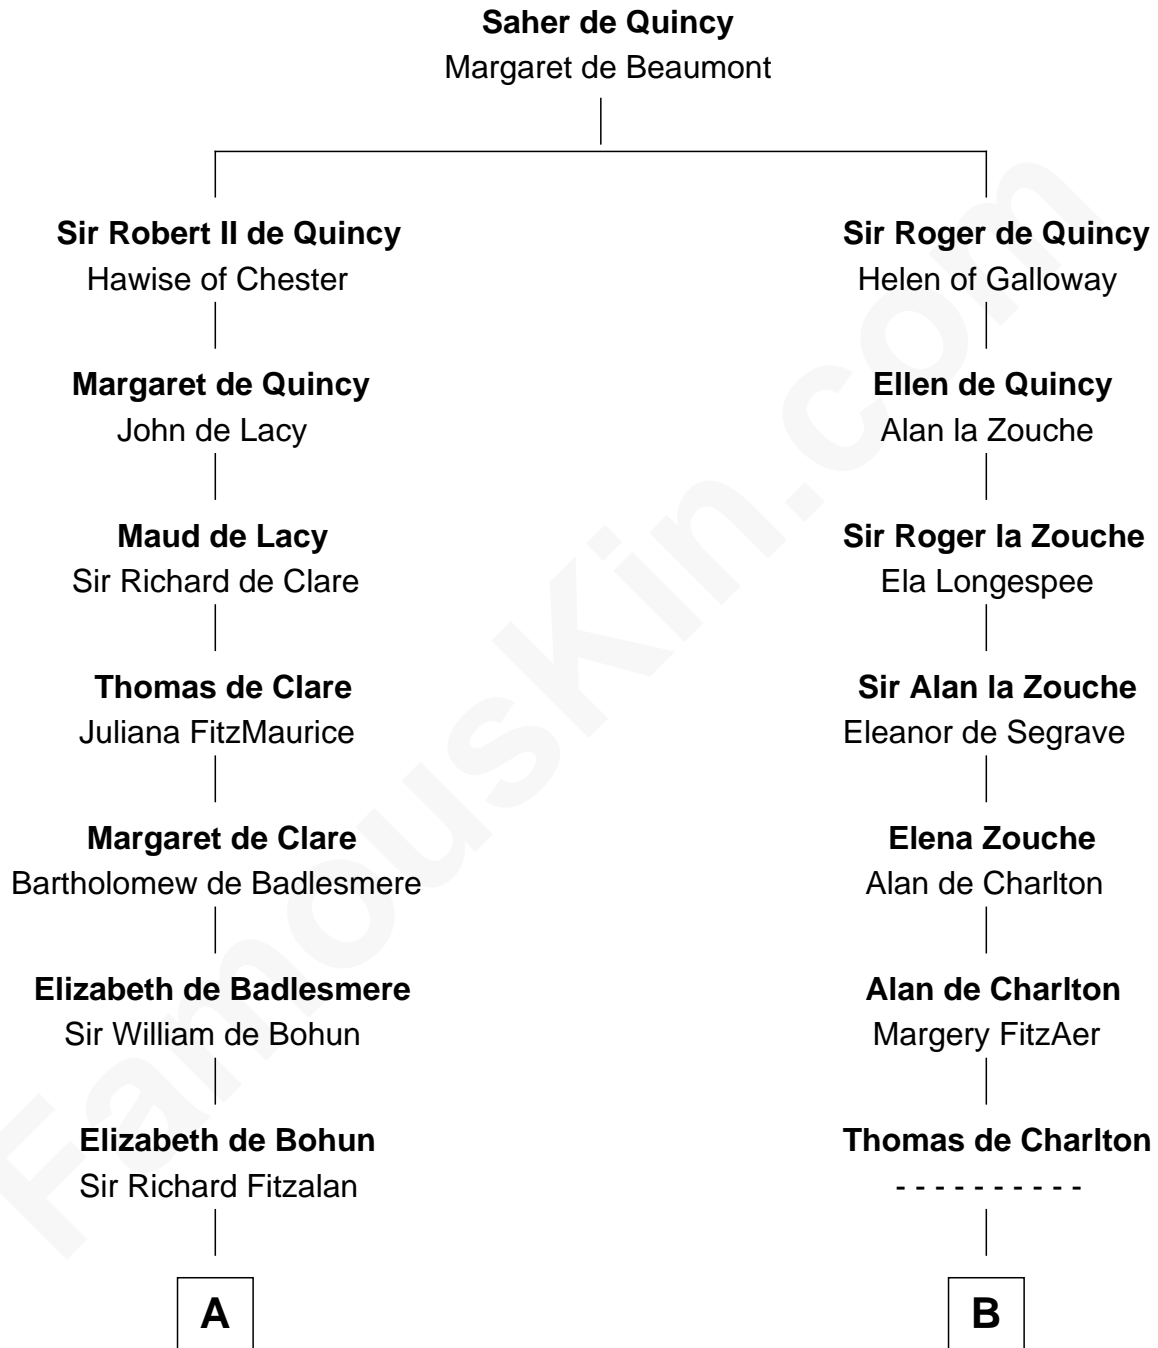

FamousKin.com

Relationship Chart of

Eli Whitney

Inventor of the Cotton Gin

19th cousin 1 time removed of

John Hancock

Signer of the Declaration of Independence

C

Elizabeth Wellington

John Fay

Benjamin Fay

Martha Miles

Elizabeth Fay

Eli Whitney

Eli Whitney

Inventor of the Cotton Gin