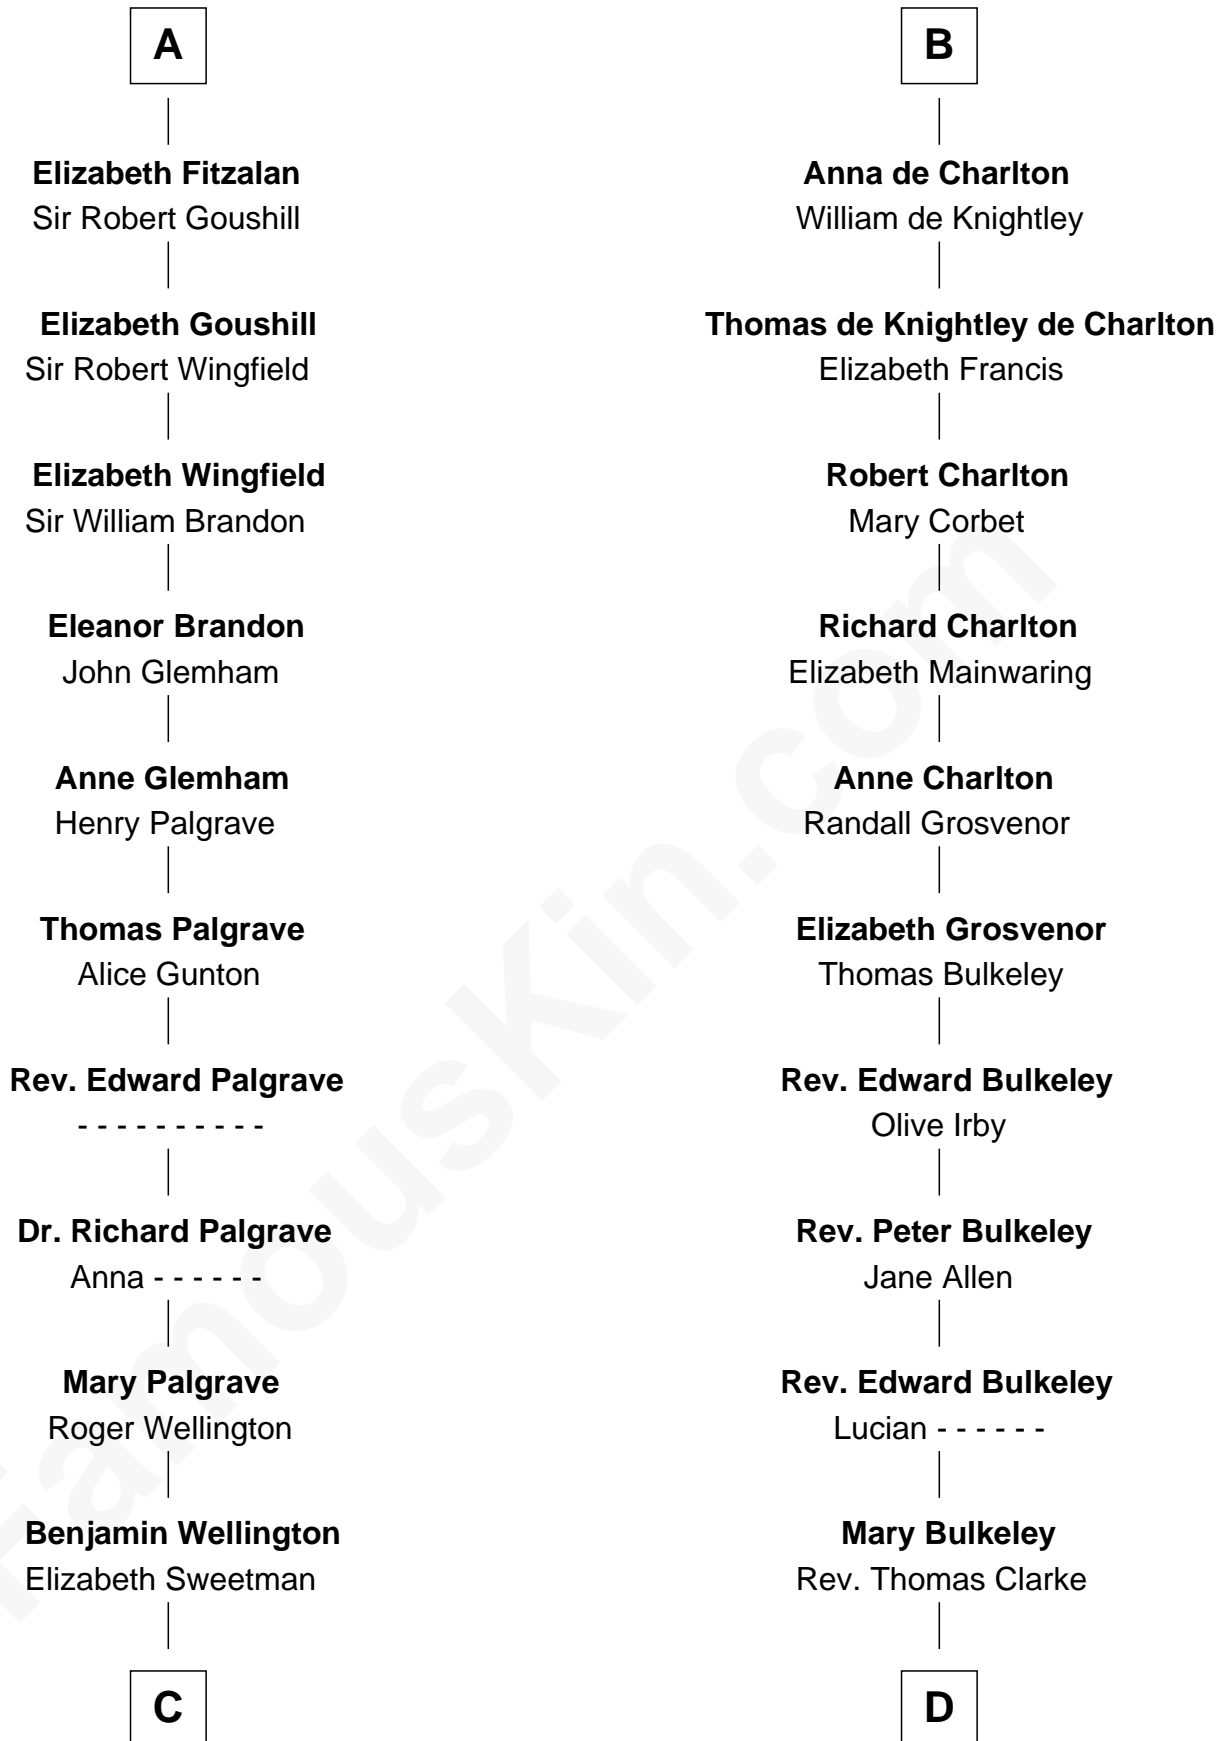

FamousKin.com

Relationship Chart of

Eli Whitney

Inventor of the Cotton Gin

19th cousin 1 time removed of

John Hancock

Signer of the Declaration of Independence

C

Elizabeth Wellington

John Fay

Benjamin Fay

Martha Miles

Elizabeth Fay

Eli Whitney

Eli Whitney

Inventor of the Cotton Gin