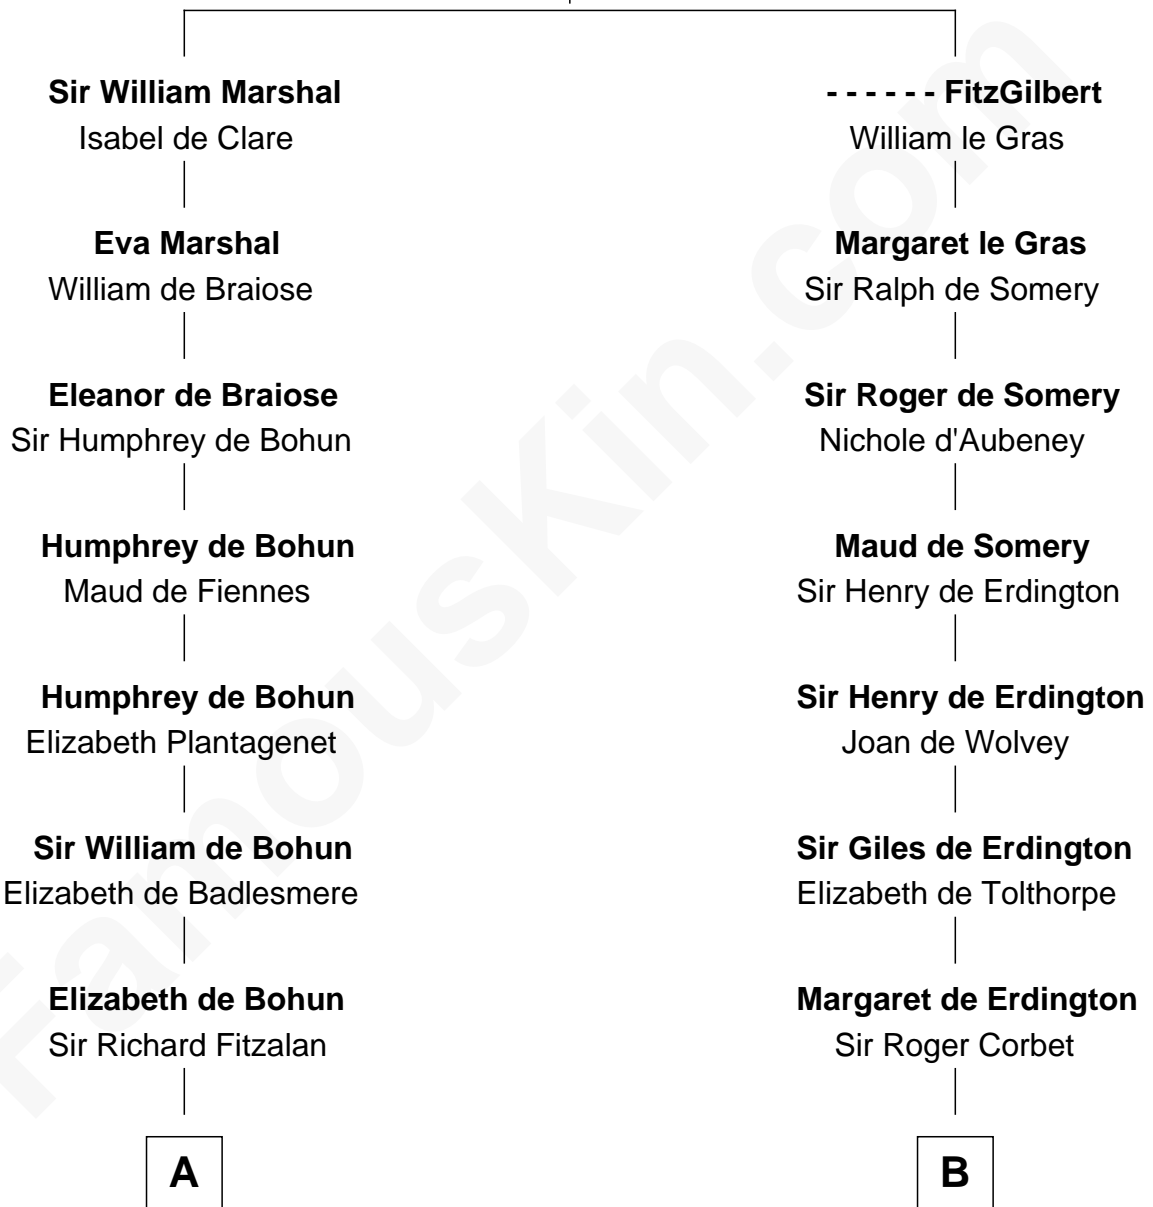

FamousKin.com

Relationship Chart of

Eli Whitney

Inventor of the Cotton Gin

18th cousin 2 times removed of

John Hancock

Signer of the Declaration of Independence

John FitzGilbert
Sybilla of Salisbury

FamousKin.com