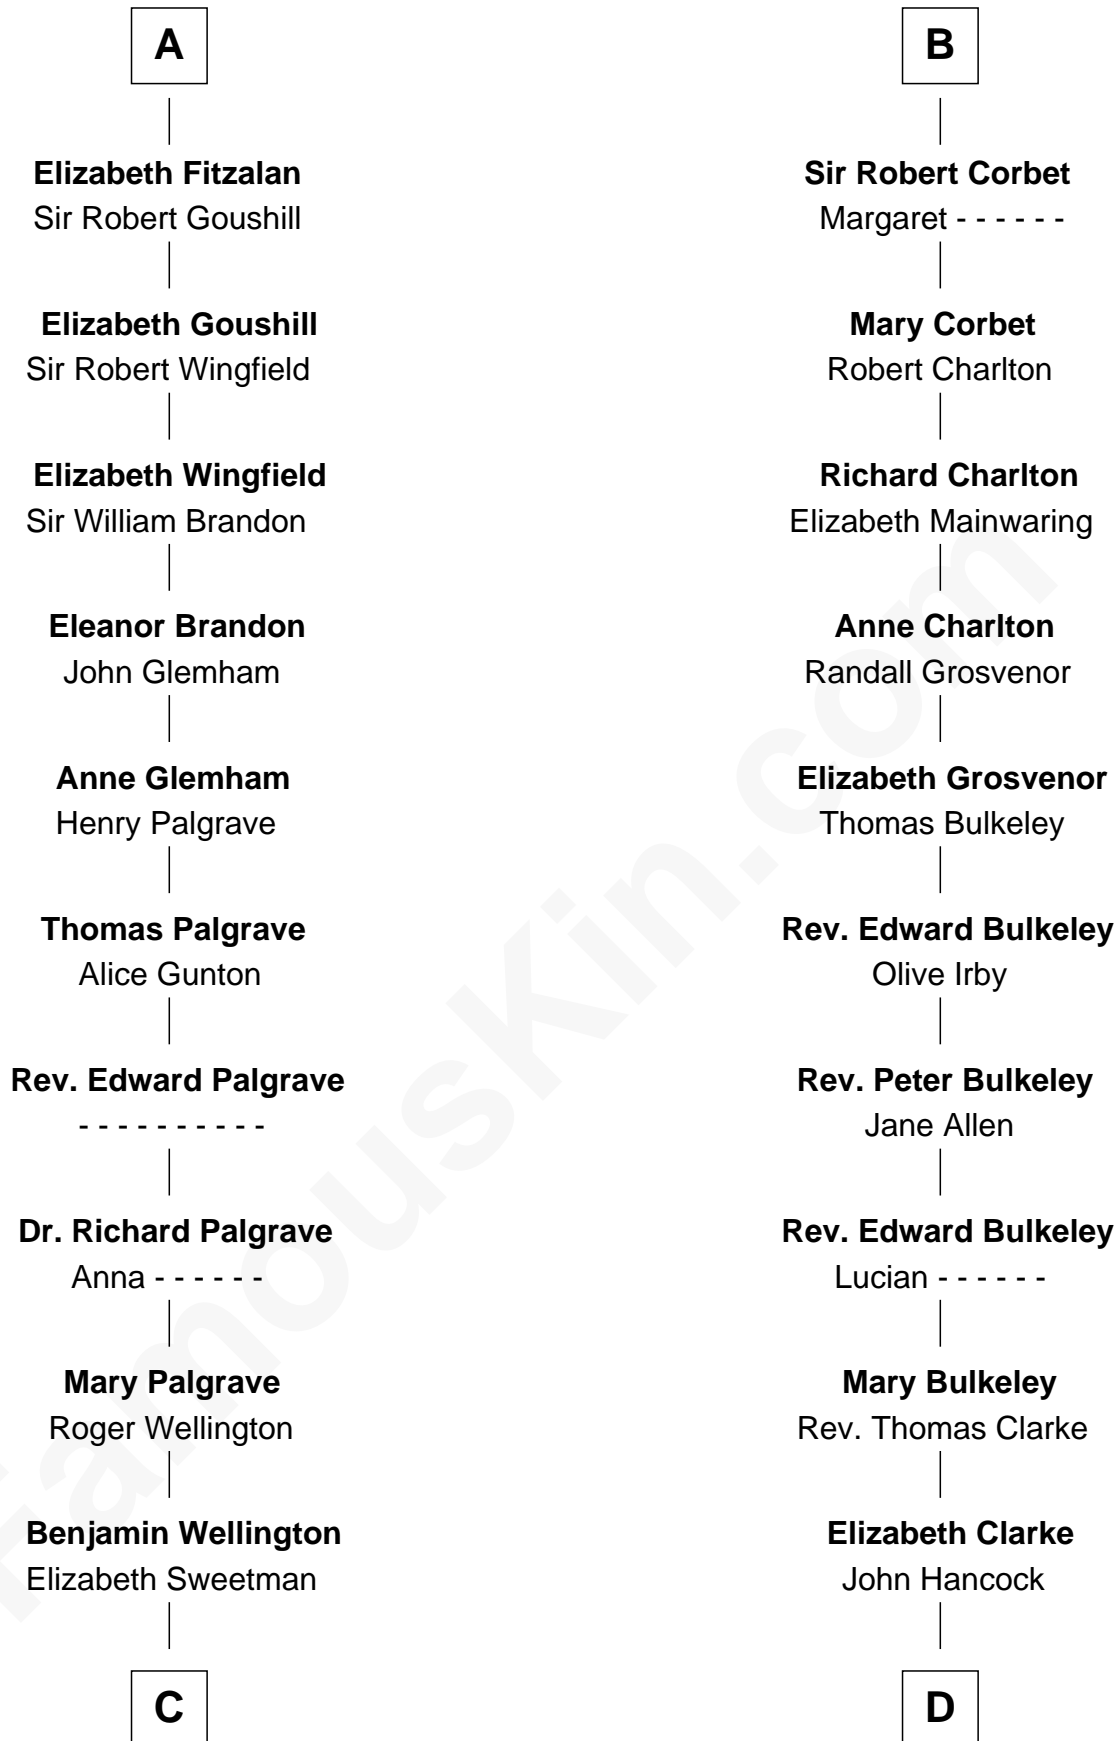

FamousKin.com

Relationship Chart of

Eli Whitney

Inventor of the Cotton Gin

18th cousin 2 times removed of

John Hancock

Signer of the Declaration of Independence

John FitzGilbert
Sybilla of Salisbury

FamousKin.com