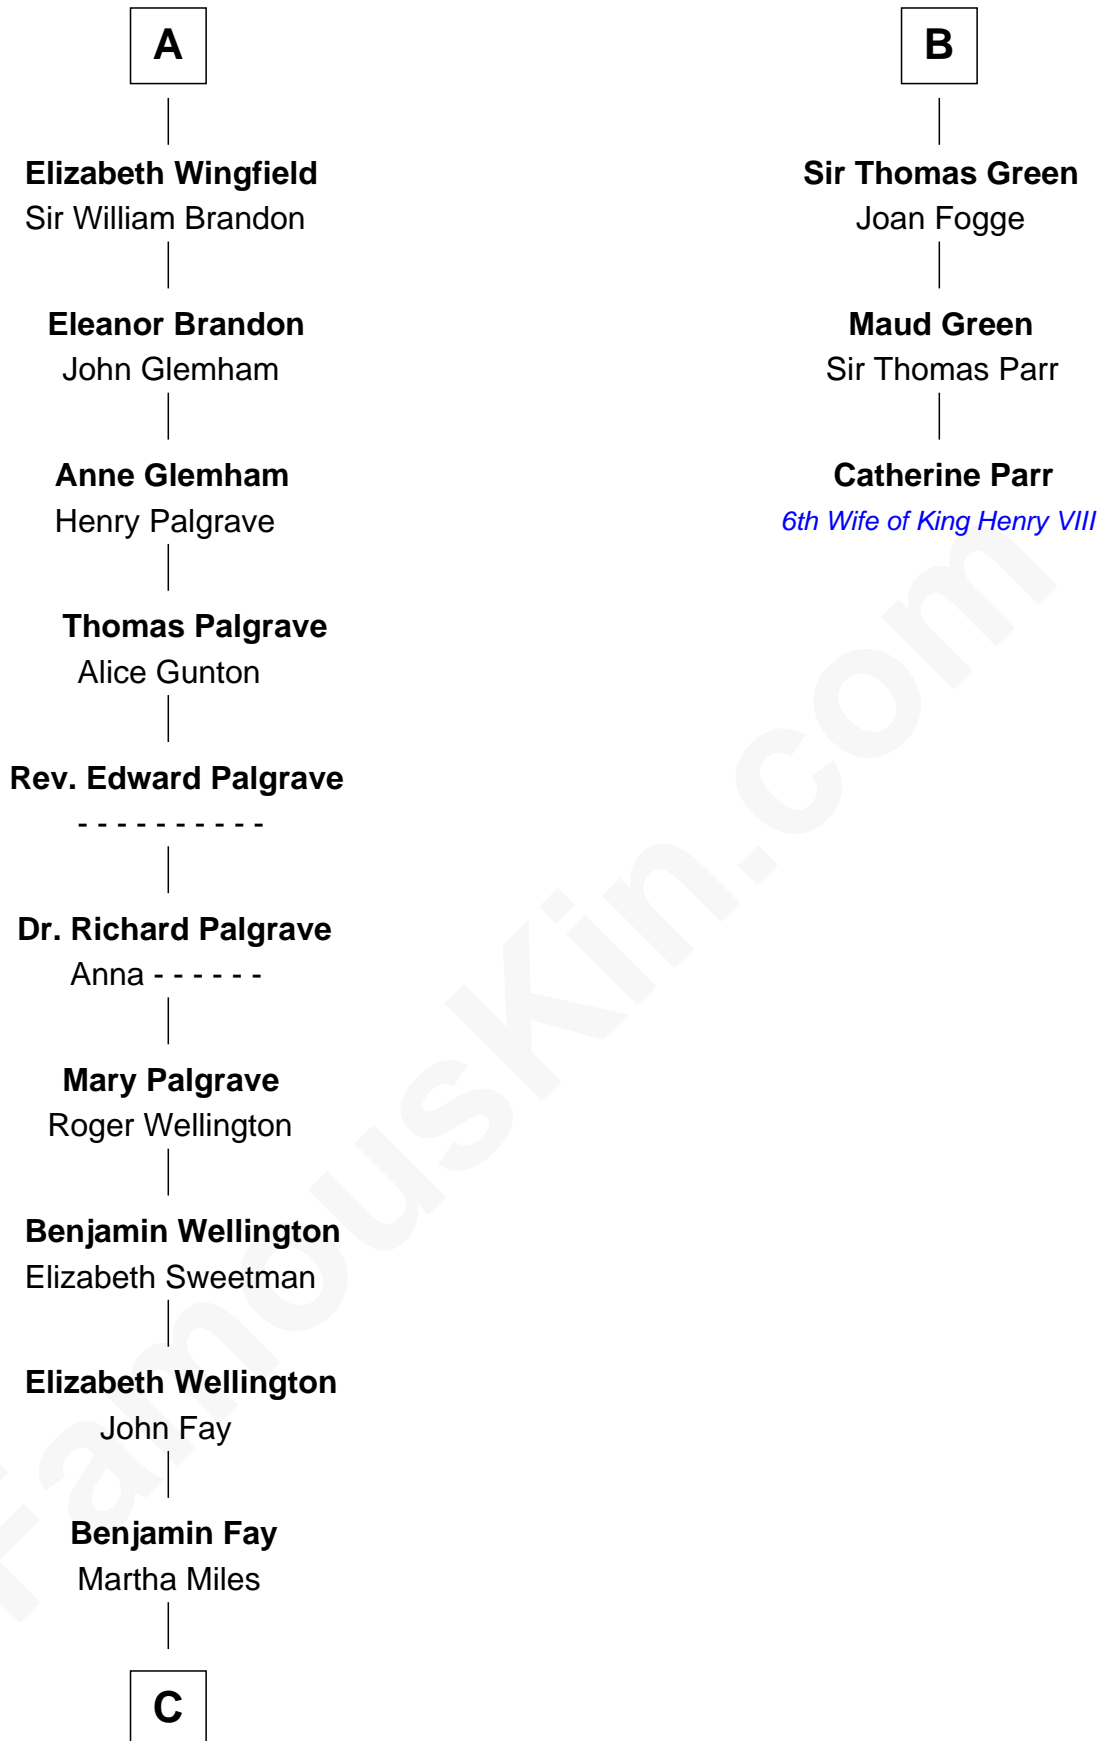

FamousKin.com

Relationship Chart of

Eli Whitney

Inventor of the Cotton Gin

9th cousin 9 times removed of

Catherine Parr

6th Wife of King Henry VIII

Sir John FitzGeoffrey

Isabel le Bigod

C

—
Elizabeth Fay

Eli Whitney

—
Eli Whitney

Inventor of the Cotton Gin

FamousKin.com