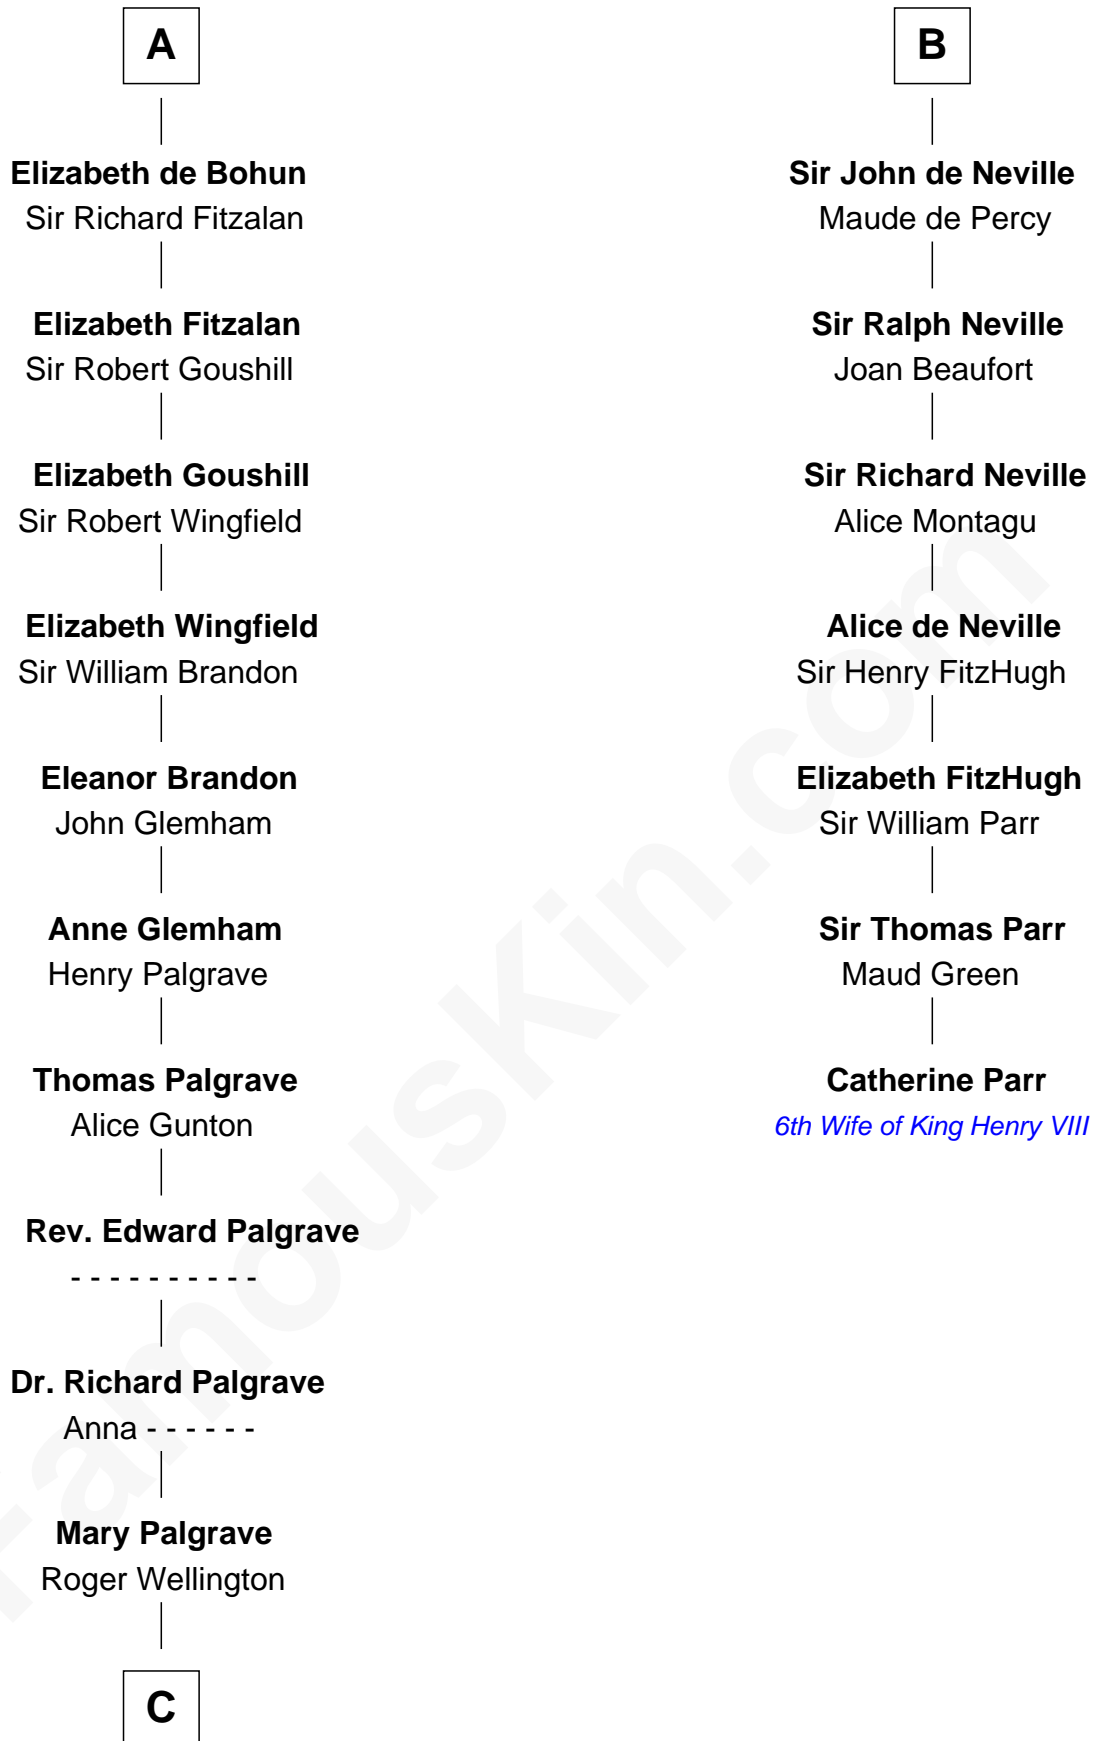

FamousKin.com

Relationship Chart of

Eli Whitney

Inventor of the Cotton Gin

13th cousin 8 times removed of

Catherine Parr

6th Wife of King Henry VIII

C