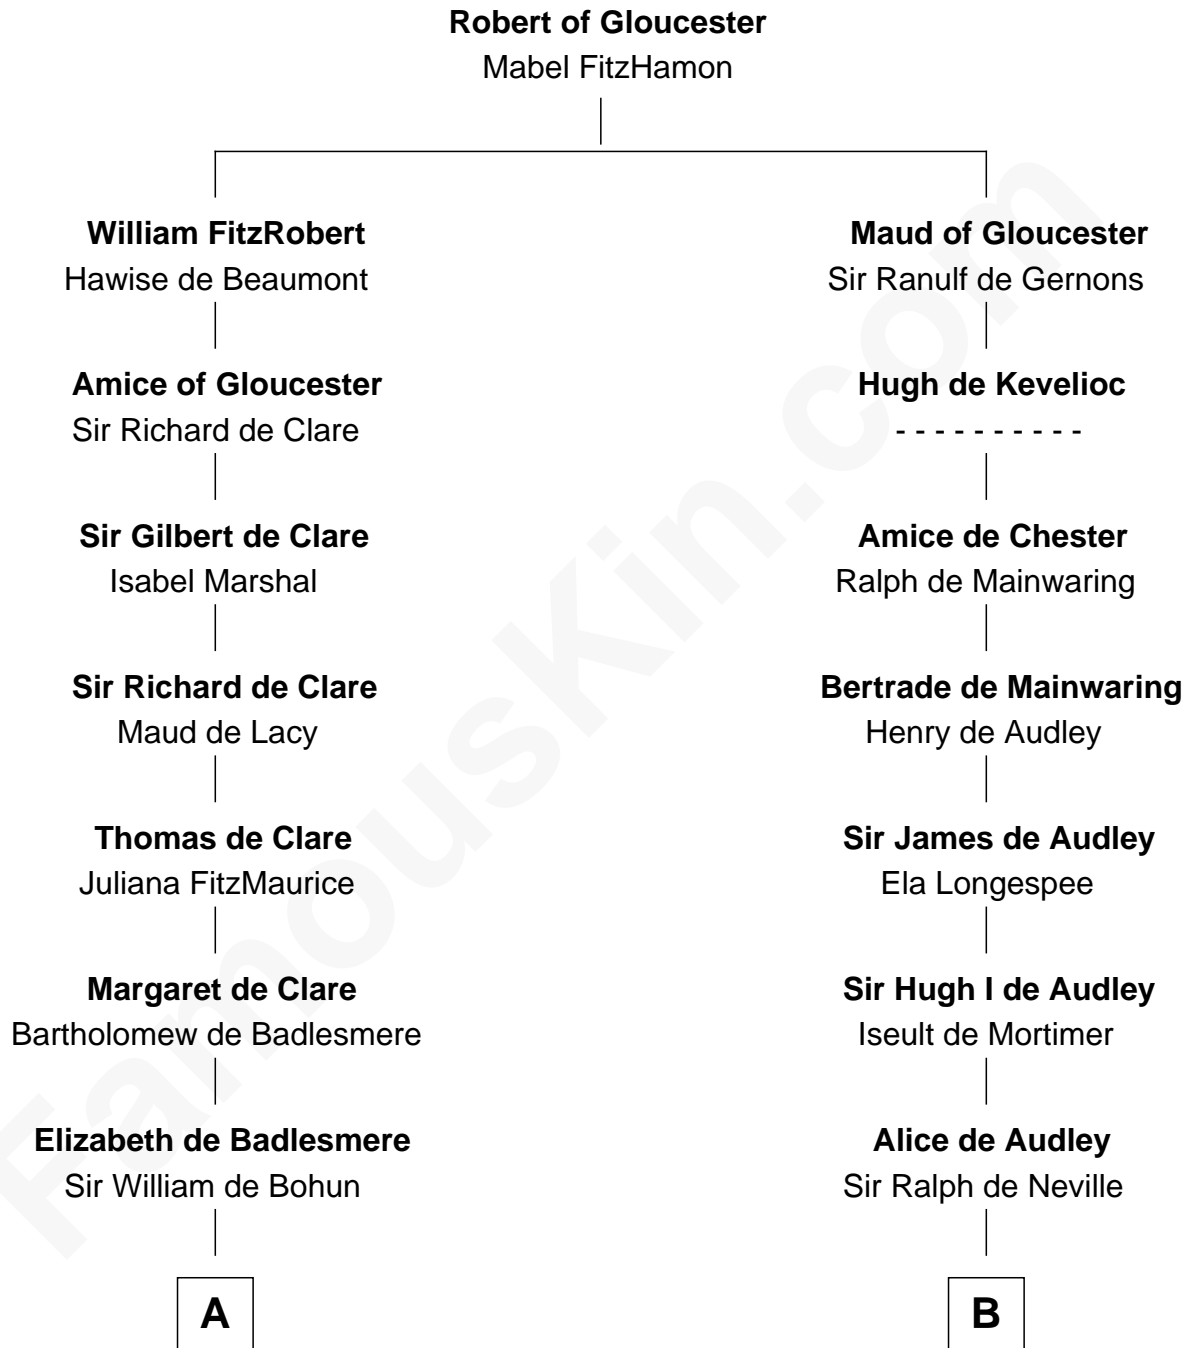

FamousKin.com

Relationship Chart of

Eli Whitney

Inventor of the Cotton Gin

13th cousin 8 times removed of

Catherine Parr

6th Wife of King Henry VIII

C

—
Benjamin Wellington

Elizabeth Sweetman

—
Elizabeth Wellington

John Fay

—
Benjamin Fay

Martha Miles

—
Elizabeth Fay

Eli Whitney

—
Eli Whitney

Inventor of the Cotton Gin

FamousKin.com