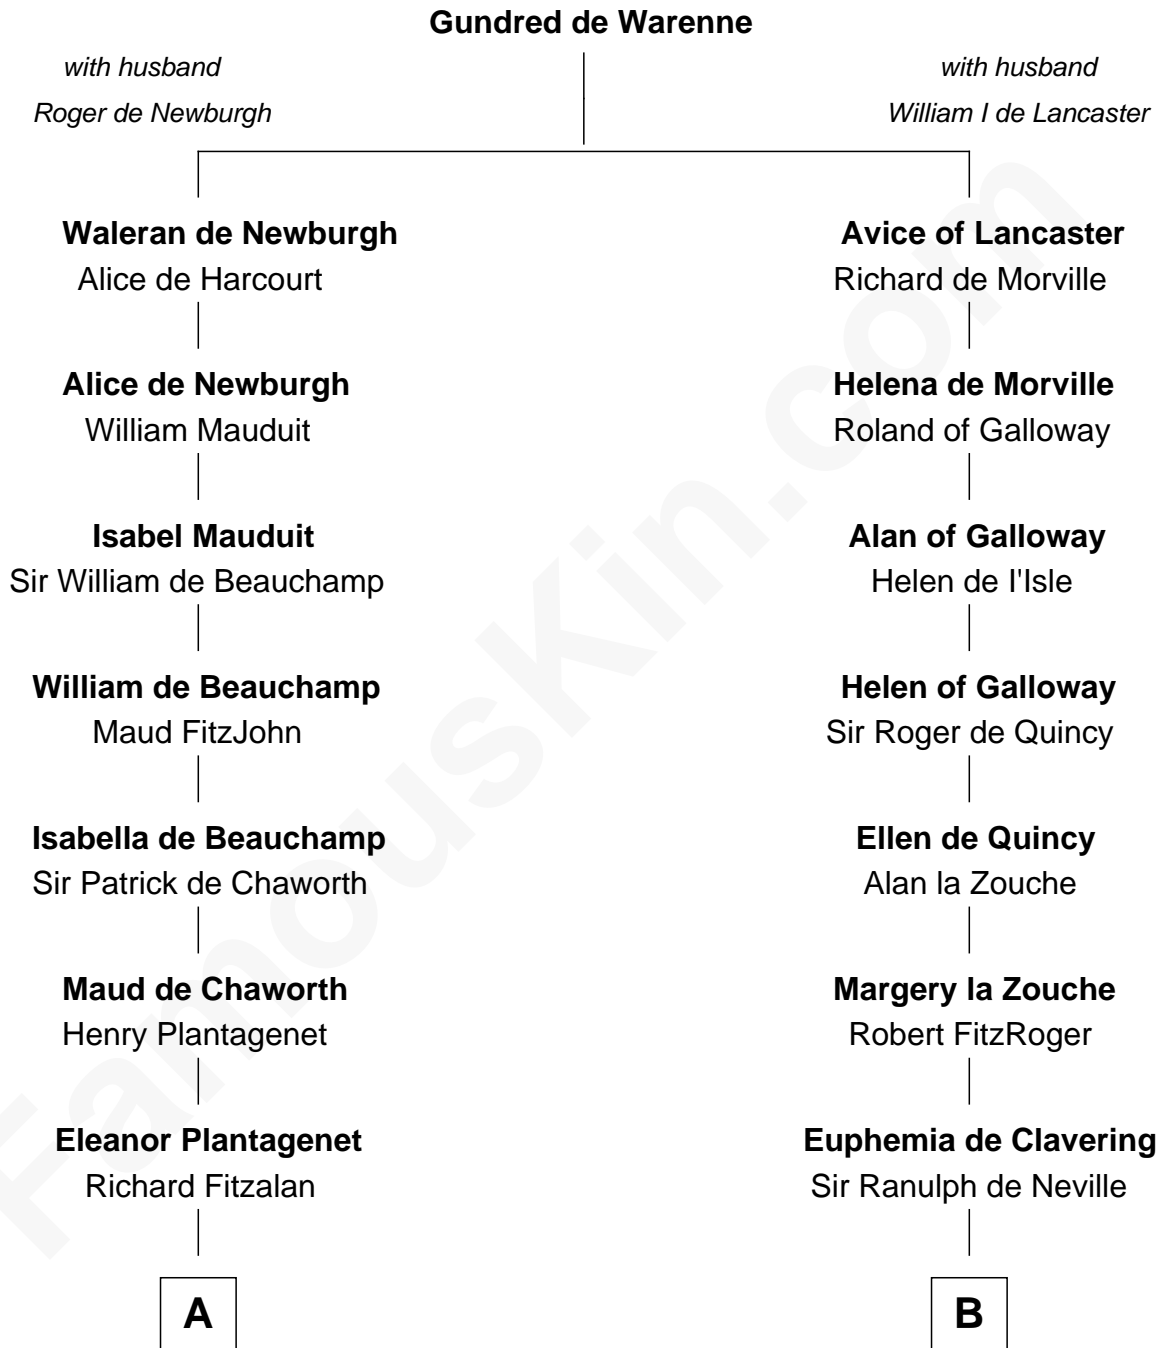

FamousKin.com

Relationship Chart of

Eli Whitney

Inventor of the Cotton Gin

14th cousin 7 times removed of

Catherine Parr

6th Wife of King Henry VIII

C

—
Benjamin Wellington

Elizabeth Sweetman

—
Elizabeth Wellington

John Fay

—
Benjamin Fay

Martha Miles

—
Elizabeth Fay

Eli Whitney

—
Eli Whitney

Inventor of the Cotton Gin

FamousKin.com