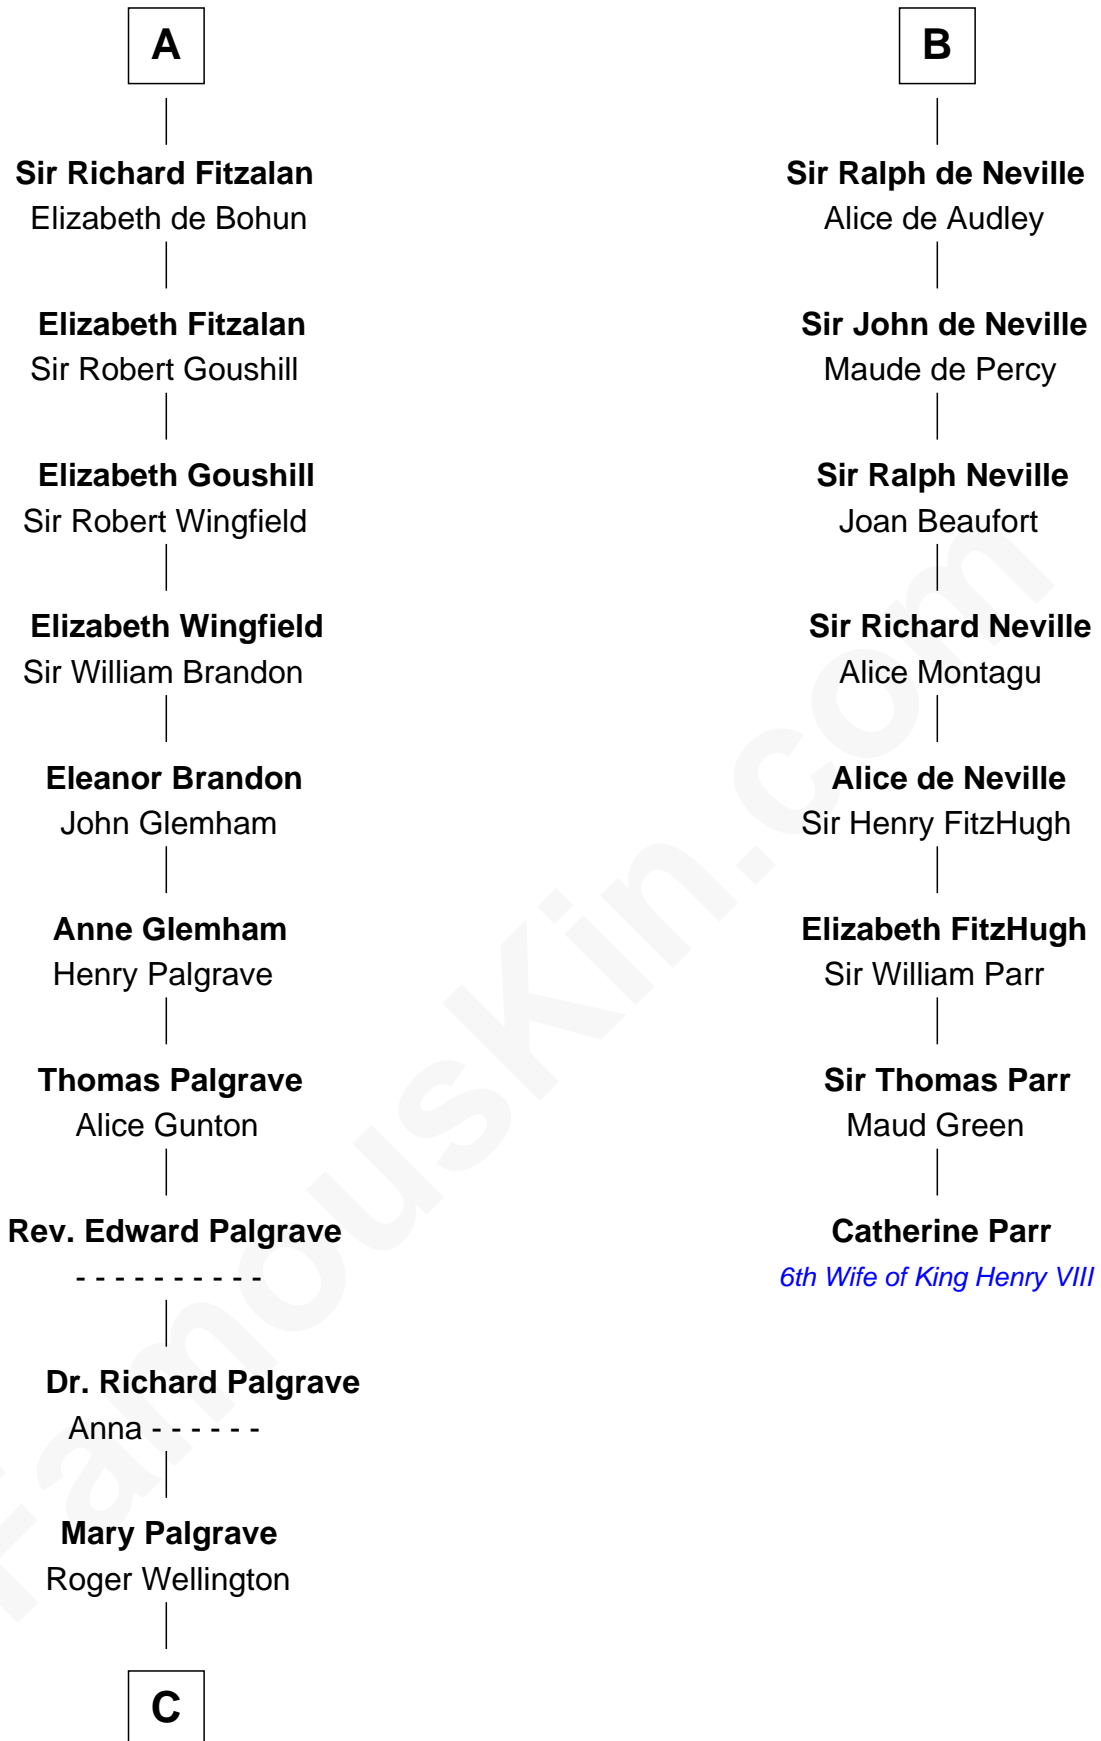

FamousKin.com

Relationship Chart of

Eli Whitney

Inventor of the Cotton Gin

14th cousin 7 times removed of

Catherine Parr

6th Wife of King Henry VIII

C

—
Eli Whitney

Inventor of the Cotton Gin

FamousKin.com