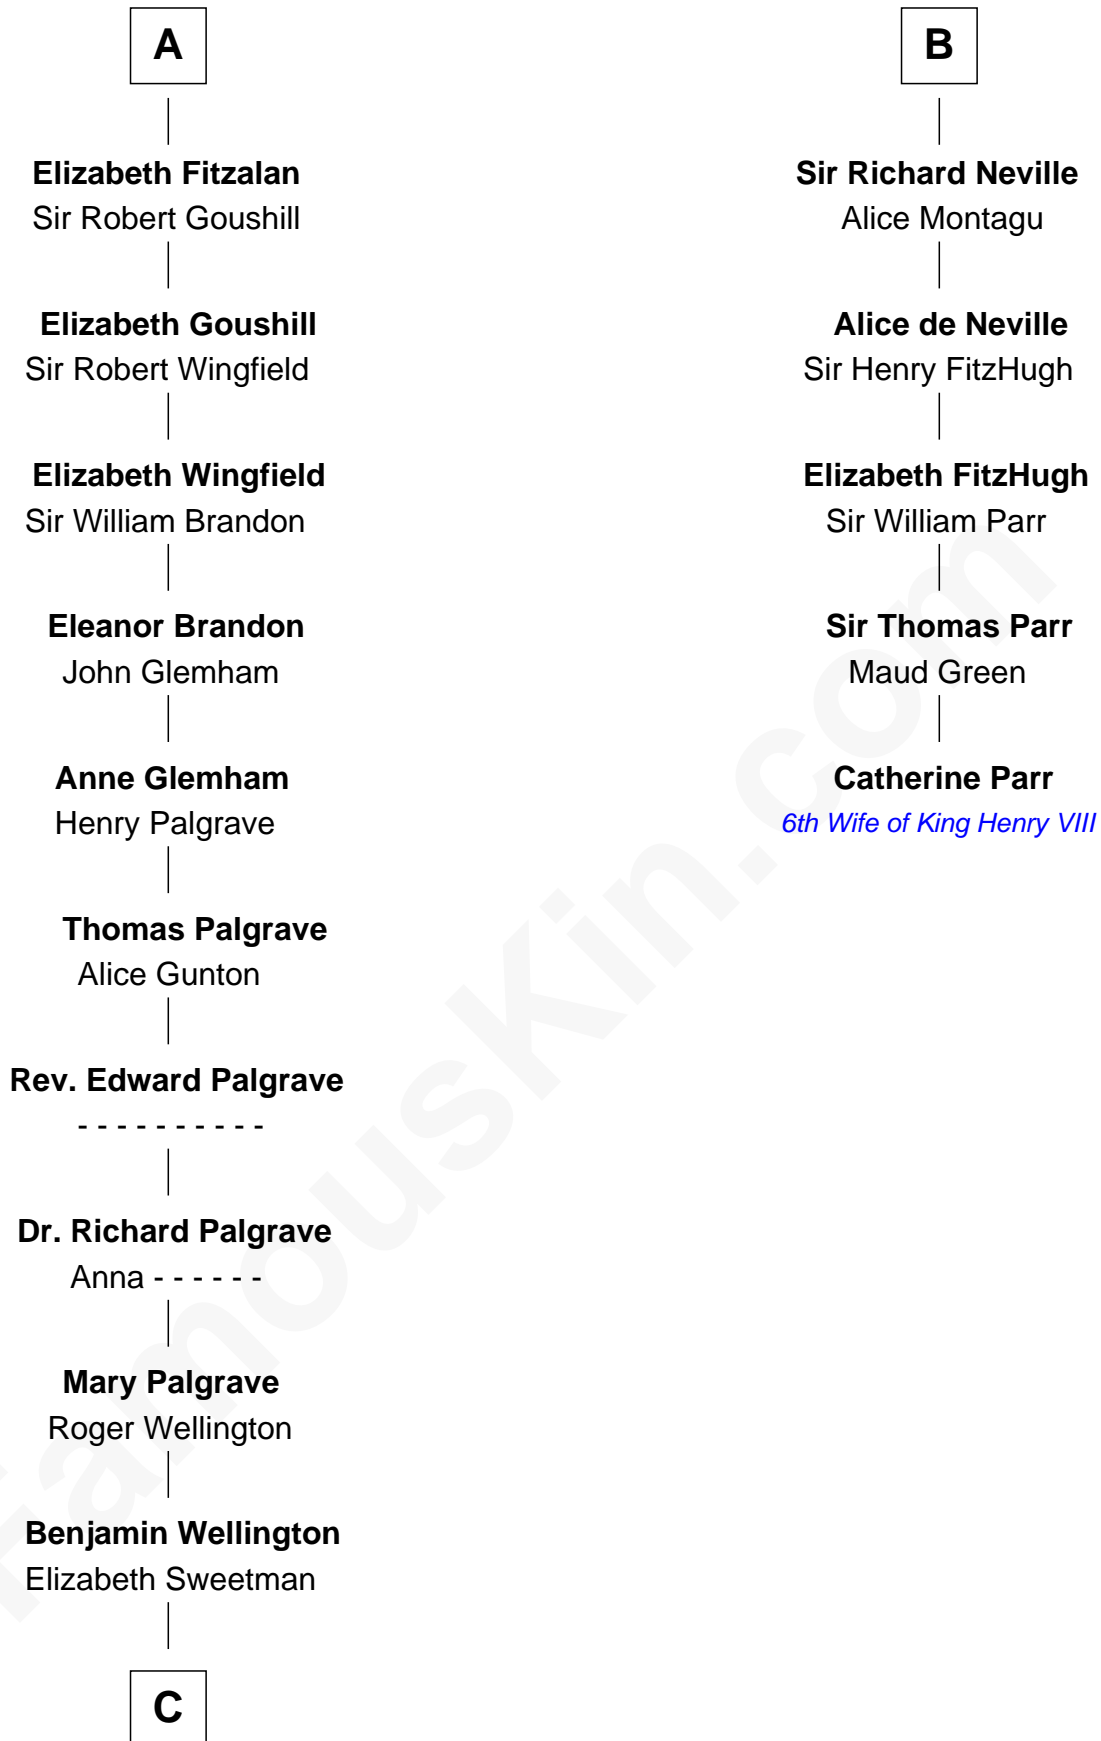

FamousKin.com

Relationship Chart of

Eli Whitney

Inventor of the Cotton Gin

11th cousin 9 times removed of

Catherine Parr

6th Wife of King Henry VIII

FamousKin.com