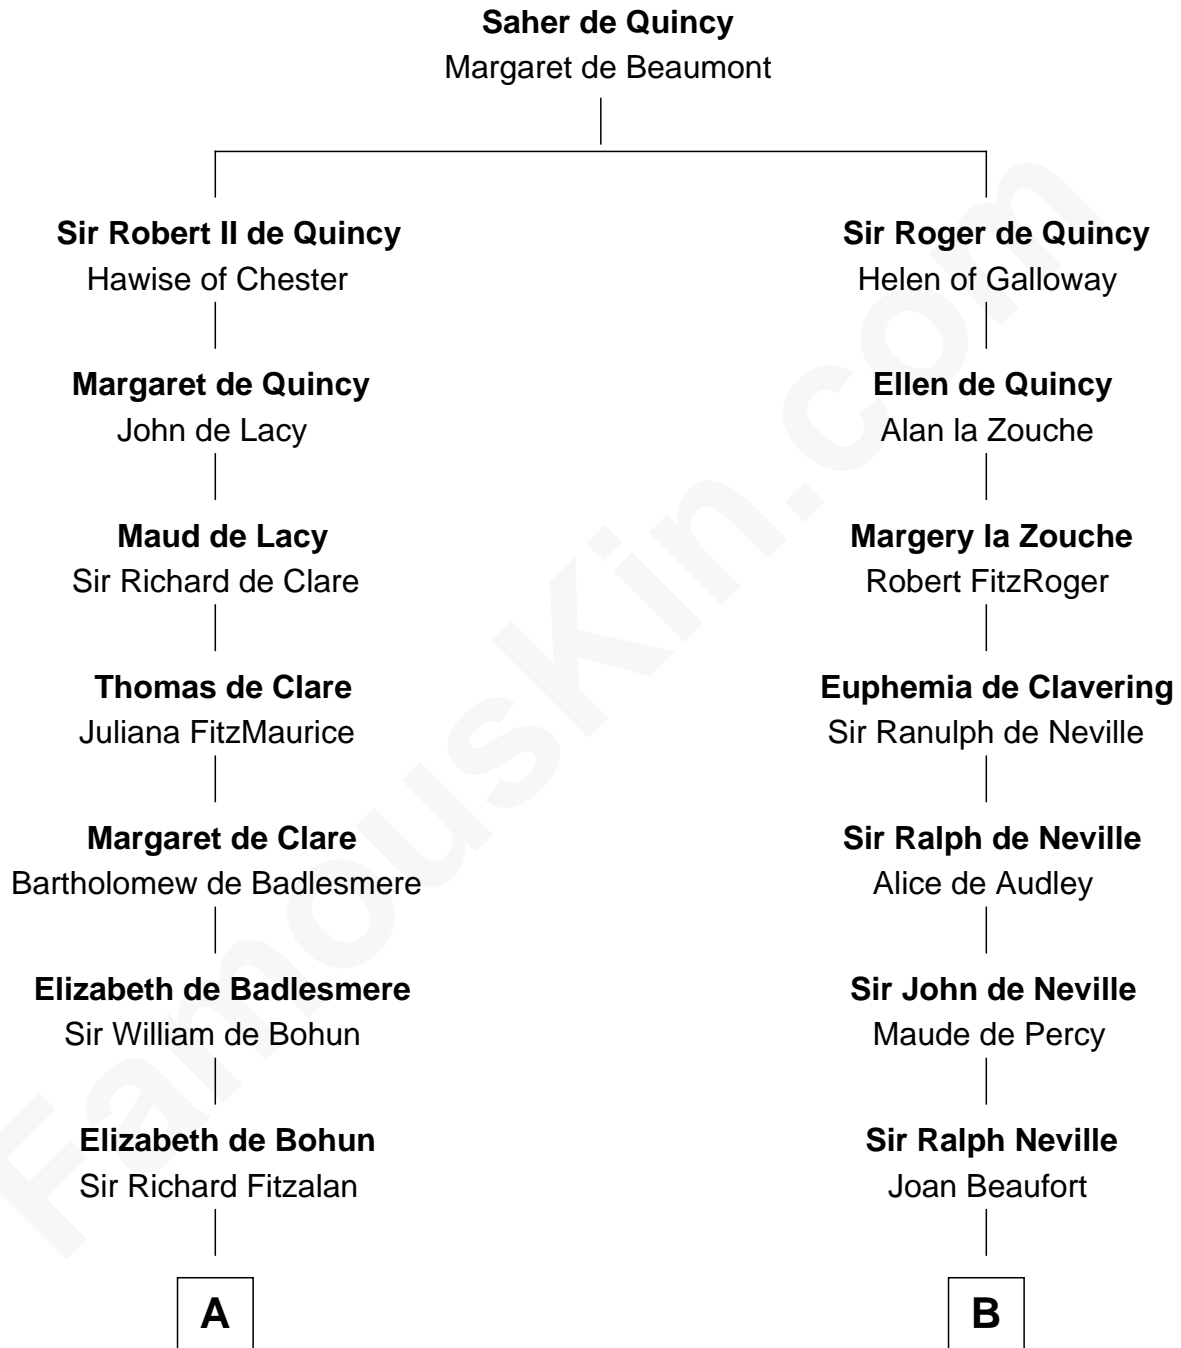

FamousKin.com

Relationship Chart of

Eli Whitney

Inventor of the Cotton Gin

11th cousin 9 times removed of

Catherine Parr

6th Wife of King Henry VIII

FamousKin.com