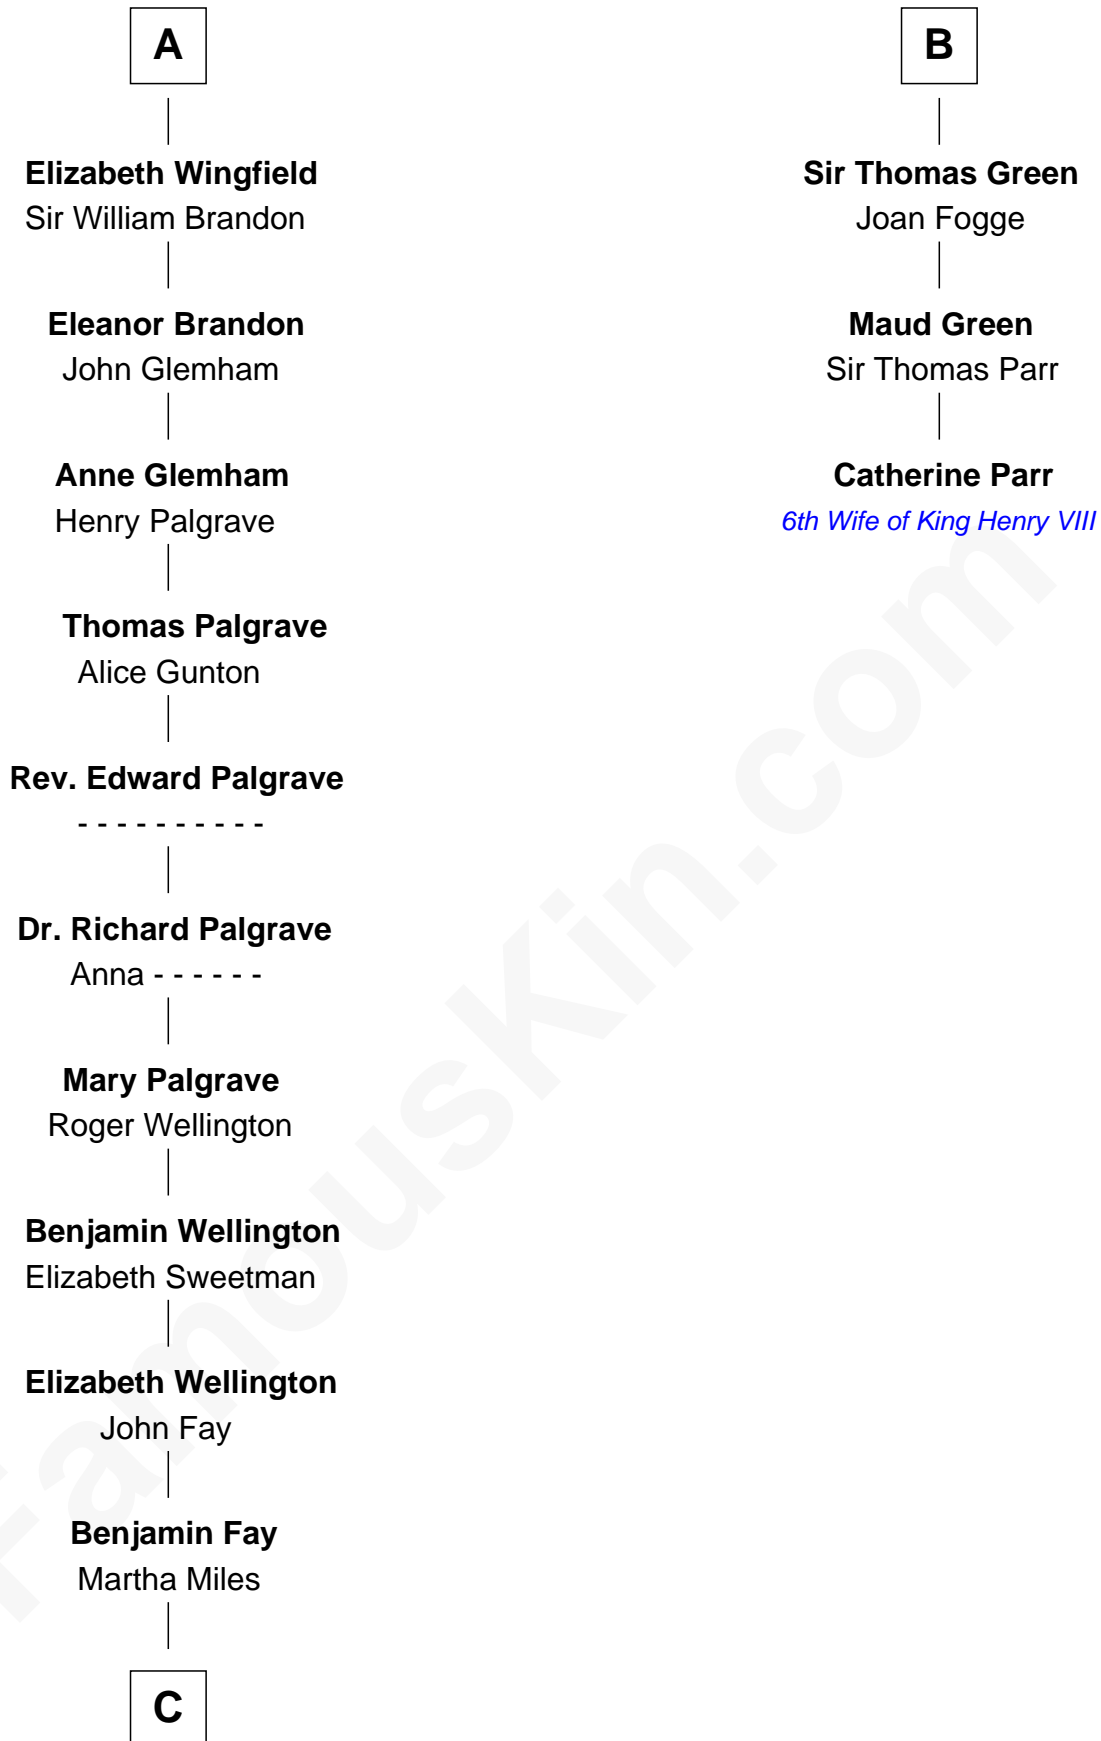

FamousKin.com

Relationship Chart of

Eli Whitney

Inventor of the Cotton Gin

9th cousin 9 times removed of

Catherine Parr

6th Wife of King Henry VIII

Sir William de Beauchamp

Richard Talbot
Elizabeth Comyn

Eleanor Plantagenet
Richard Fitzalan

Sir Gilbert Talbot
Pernel le Boteler

Sir Richard Fitzalan
Elizabeth de Bohun

Sir Richard Talbot
Ankaret le Strange

Elizabeth Fitzalan
Sir Robert Goushill

Mary Talbot
Sir Thomas Greene

Elizabeth Goushill
Sir Robert Wingfield

Sir Thomas Greene
Marine Bellers

A

B

C

—
Elizabeth Fay

Eli Whitney