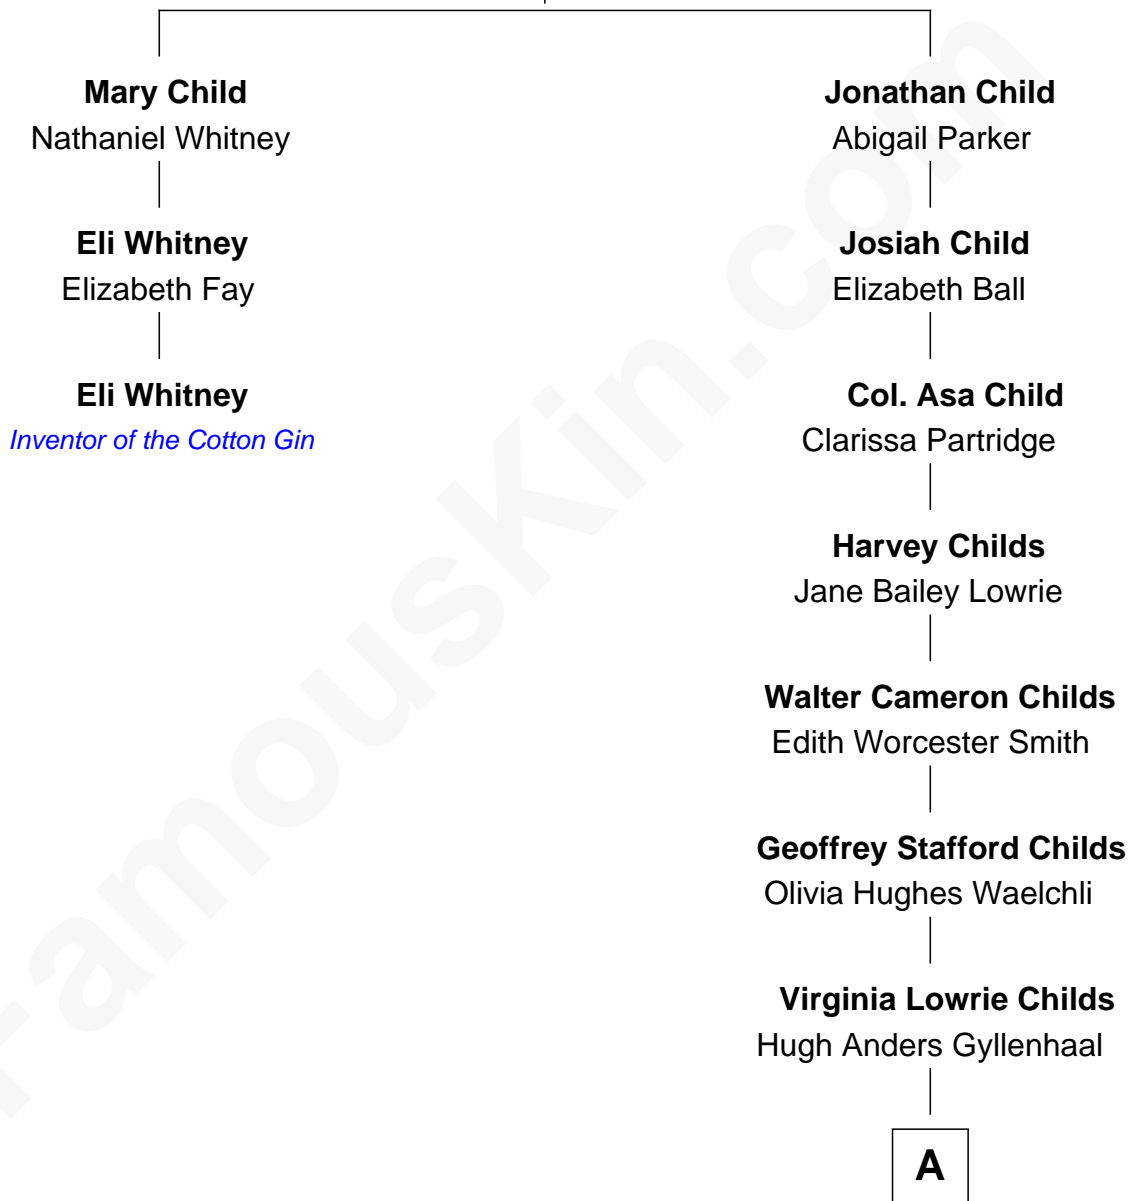

# FamousKin.com Relationship Chart of

**Eli Whitney**

*Inventor of the Cotton Gin*

2nd cousin 6 times removed of

**Jake Gyllenhaal**

*Movie Actor*

**John Child**  
Hannah French

FamousKin.com

Jake Gyllenhaal photo by [Siebbi](#) (CC BY 3.0)