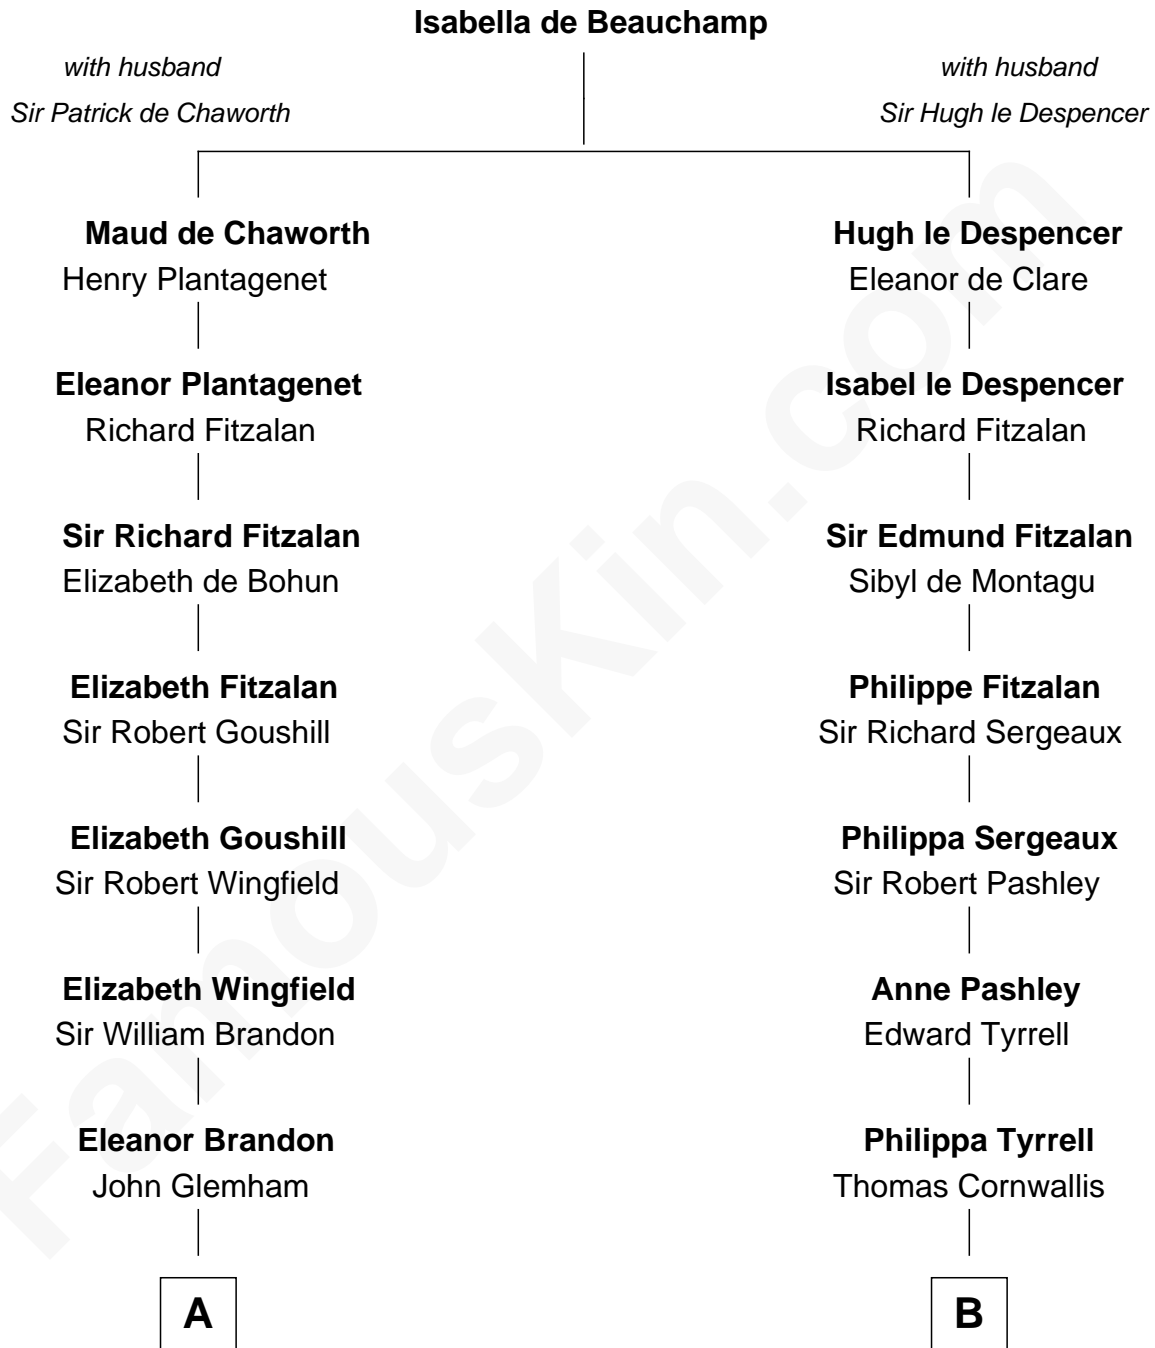

FamousKin.com

Relationship Chart of

Eli Whitney

Inventor of the Cotton Gin

16th cousin 3 times removed of

General James Longstreet
Confederate Army - U.S. Civil War

C

Hannah FitzRandolph

William Longstreet

James Longstreet

Mary Anna Dent

General James Longstreet

Confederate Army - U.S. Civil War

FamousKin.com