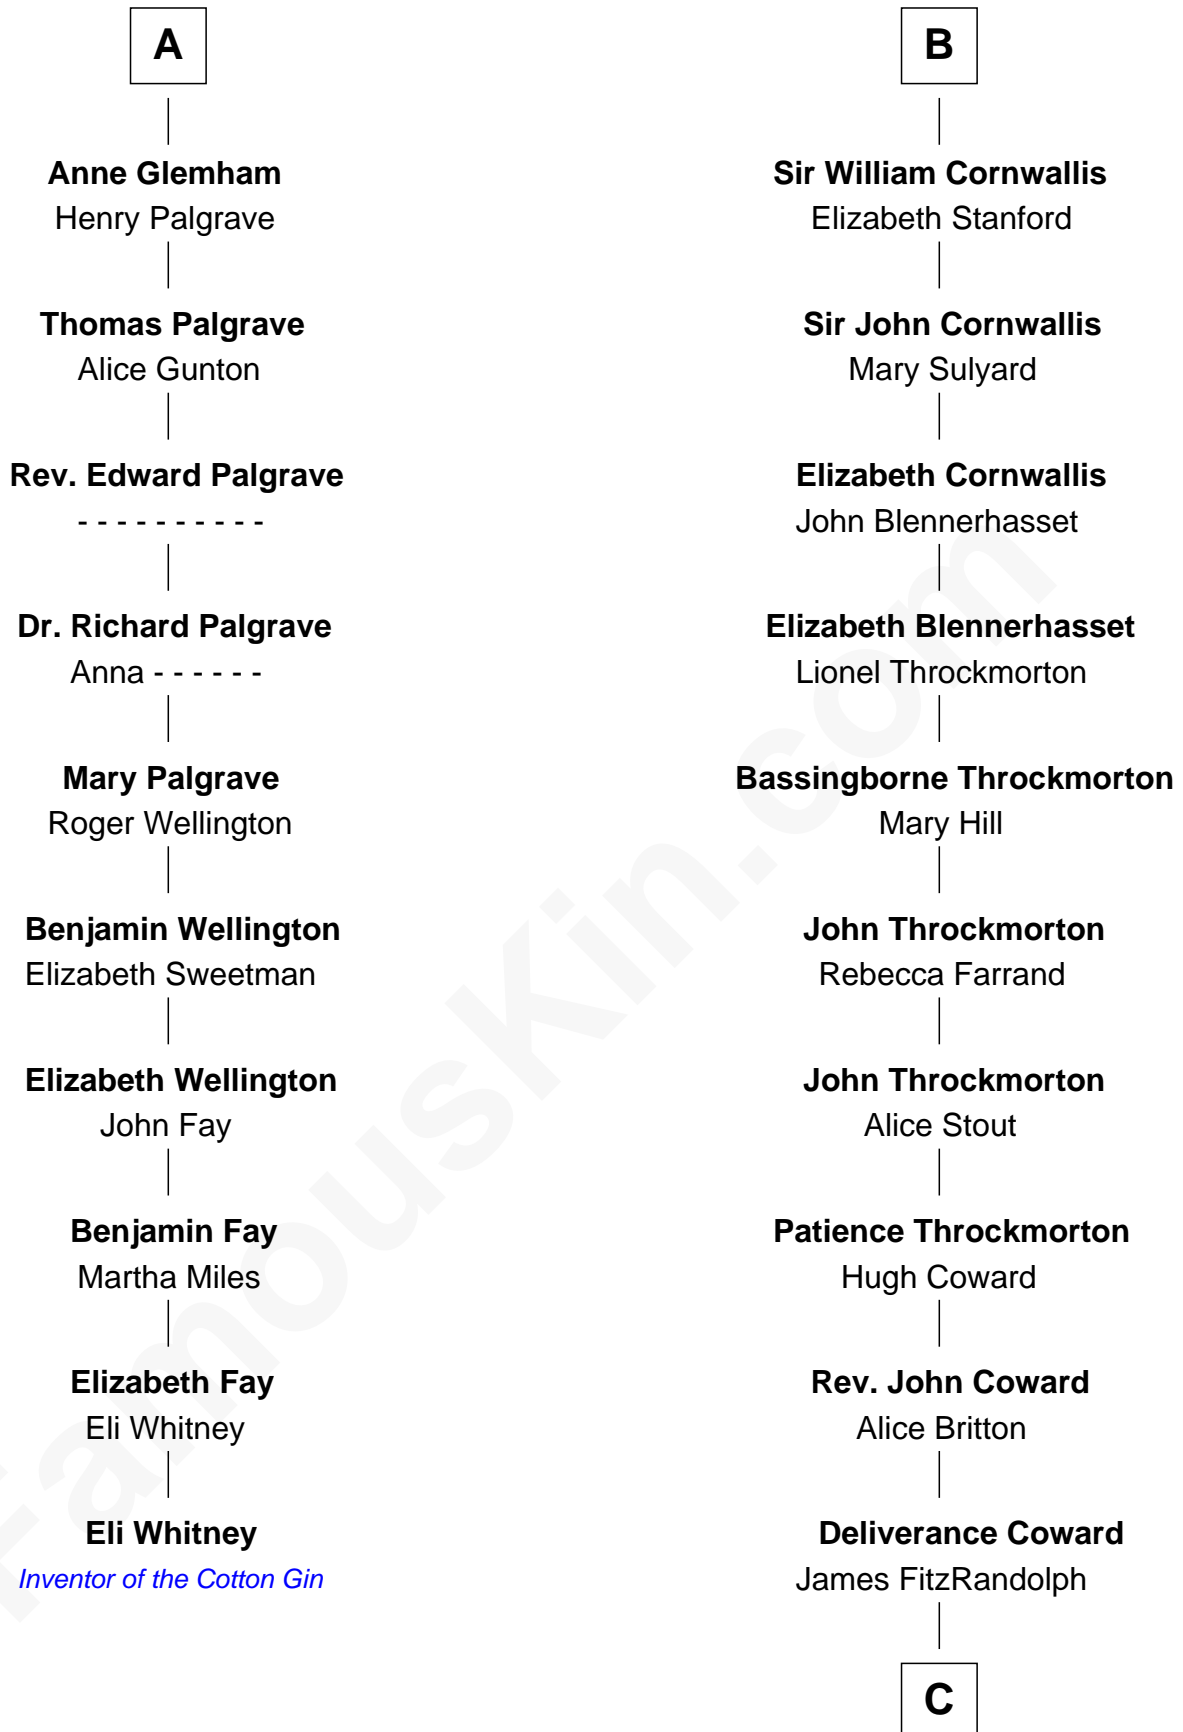

FamousKin.com

Relationship Chart of

Eli Whitney

Inventor of the Cotton Gin

16th cousin 3 times removed of

General James Longstreet
Confederate Army - U.S. Civil War

C

Hannah FitzRandolph

William Longstreet

James Longstreet

Mary Anna Dent

General James Longstreet

Confederate Army - U.S. Civil War

FamousKin.com