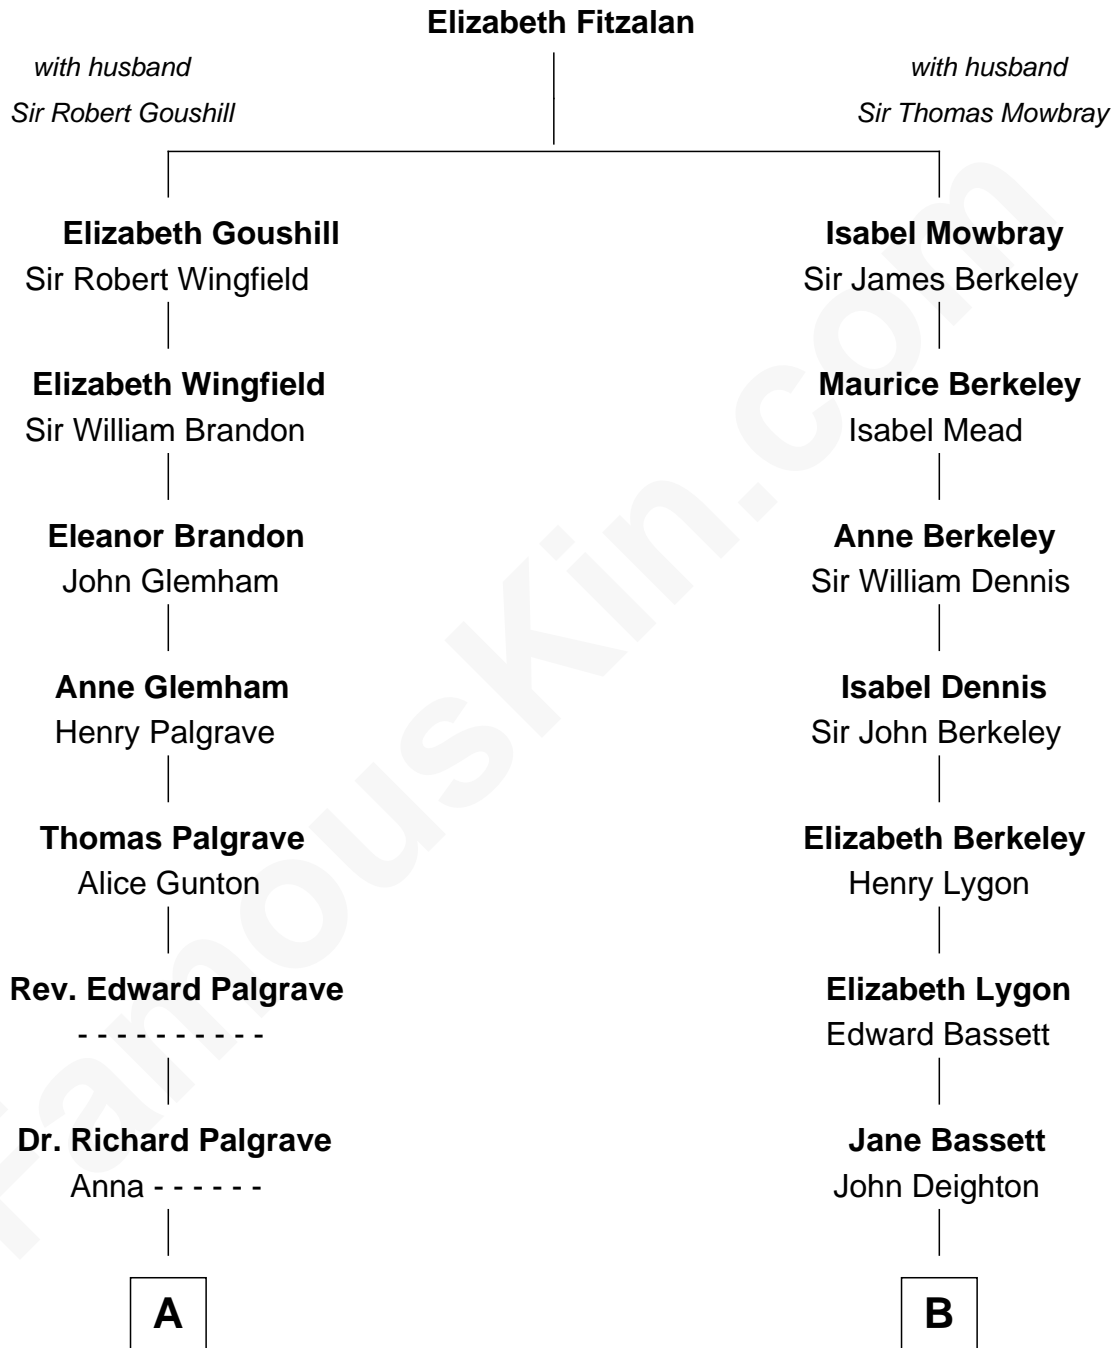

FamousKin.com

Relationship Chart of

Eli Whitney

Inventor of the Cotton Gin

12th cousin 3 times removed of

Jack London

Author of "The Call of the Wild"