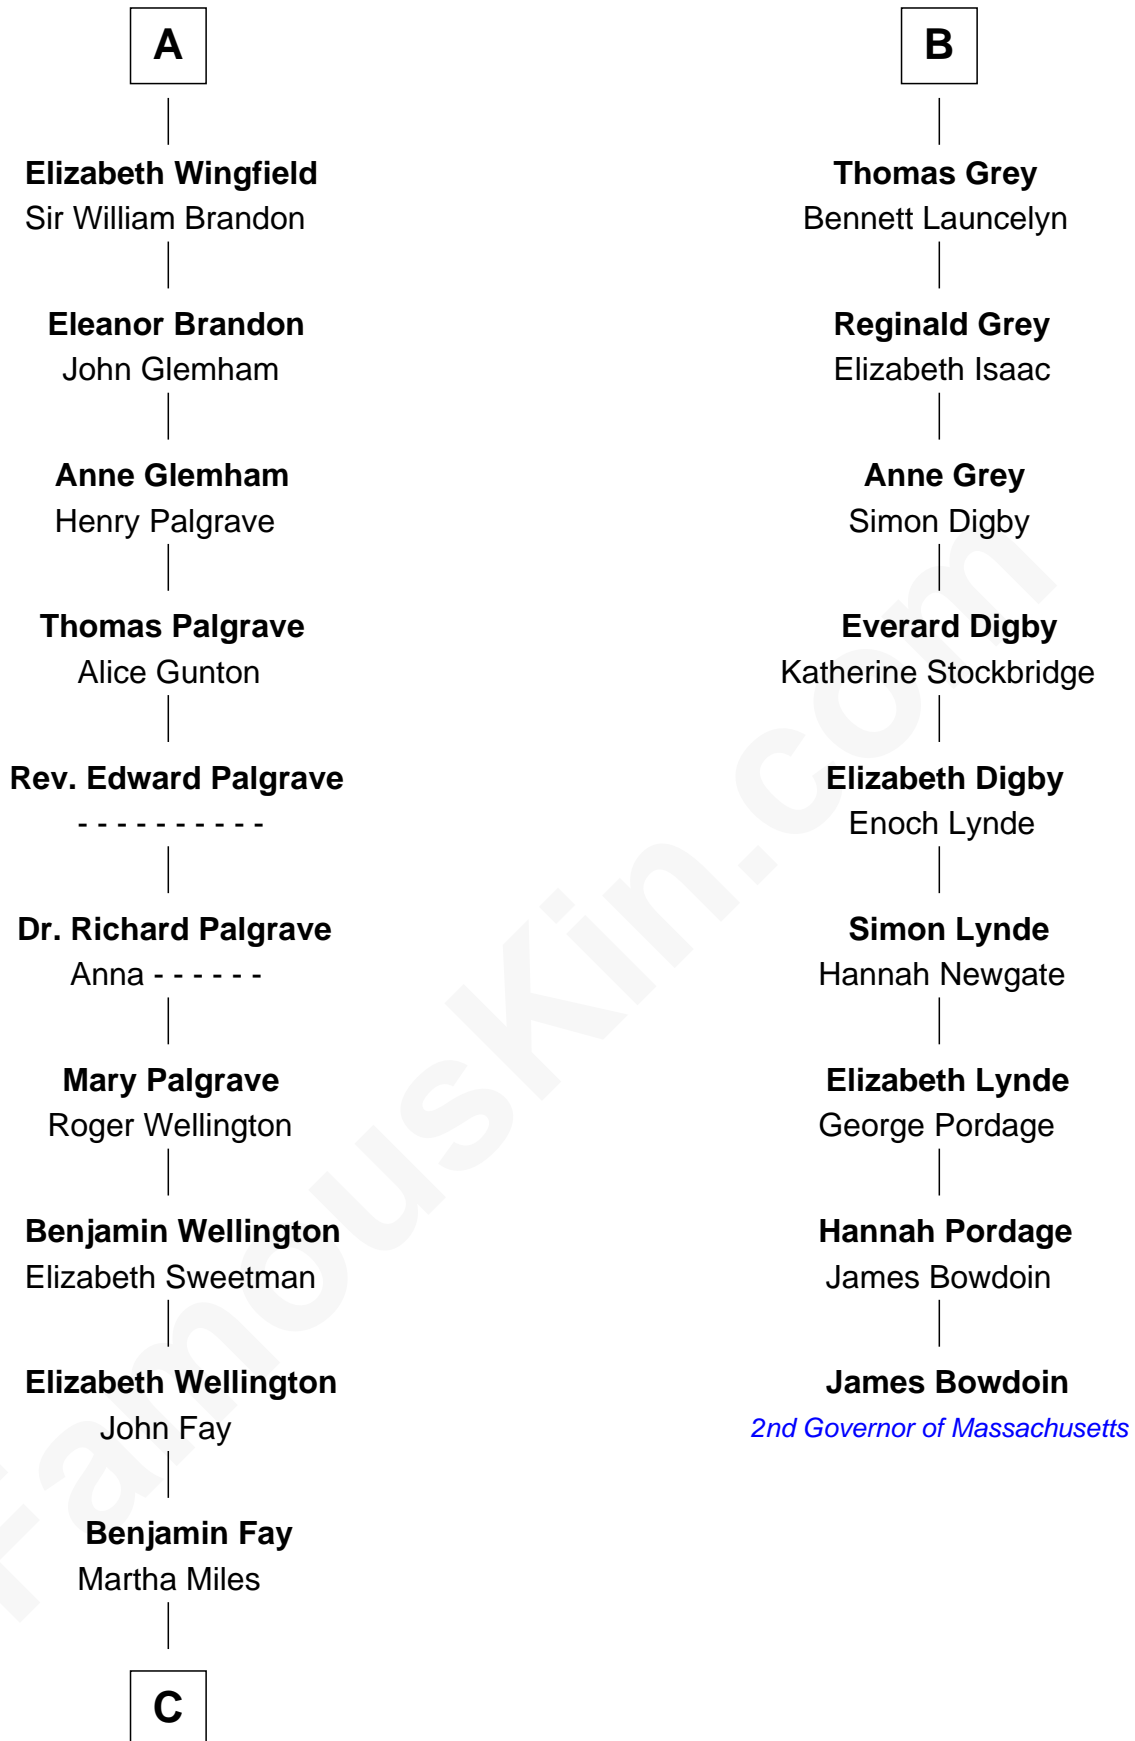

## Relationship Chart of

### Eli Whitney

*Inventor of the Cotton Gin*

15th cousin 3 times removed of

### James Bowdoin

*2nd Governor of Massachusetts*

**C**

—  
**Elizabeth Fay**

Eli Whitney

—  
**Eli Whitney**

*Inventor of the Cotton Gin*

FamousKin.com