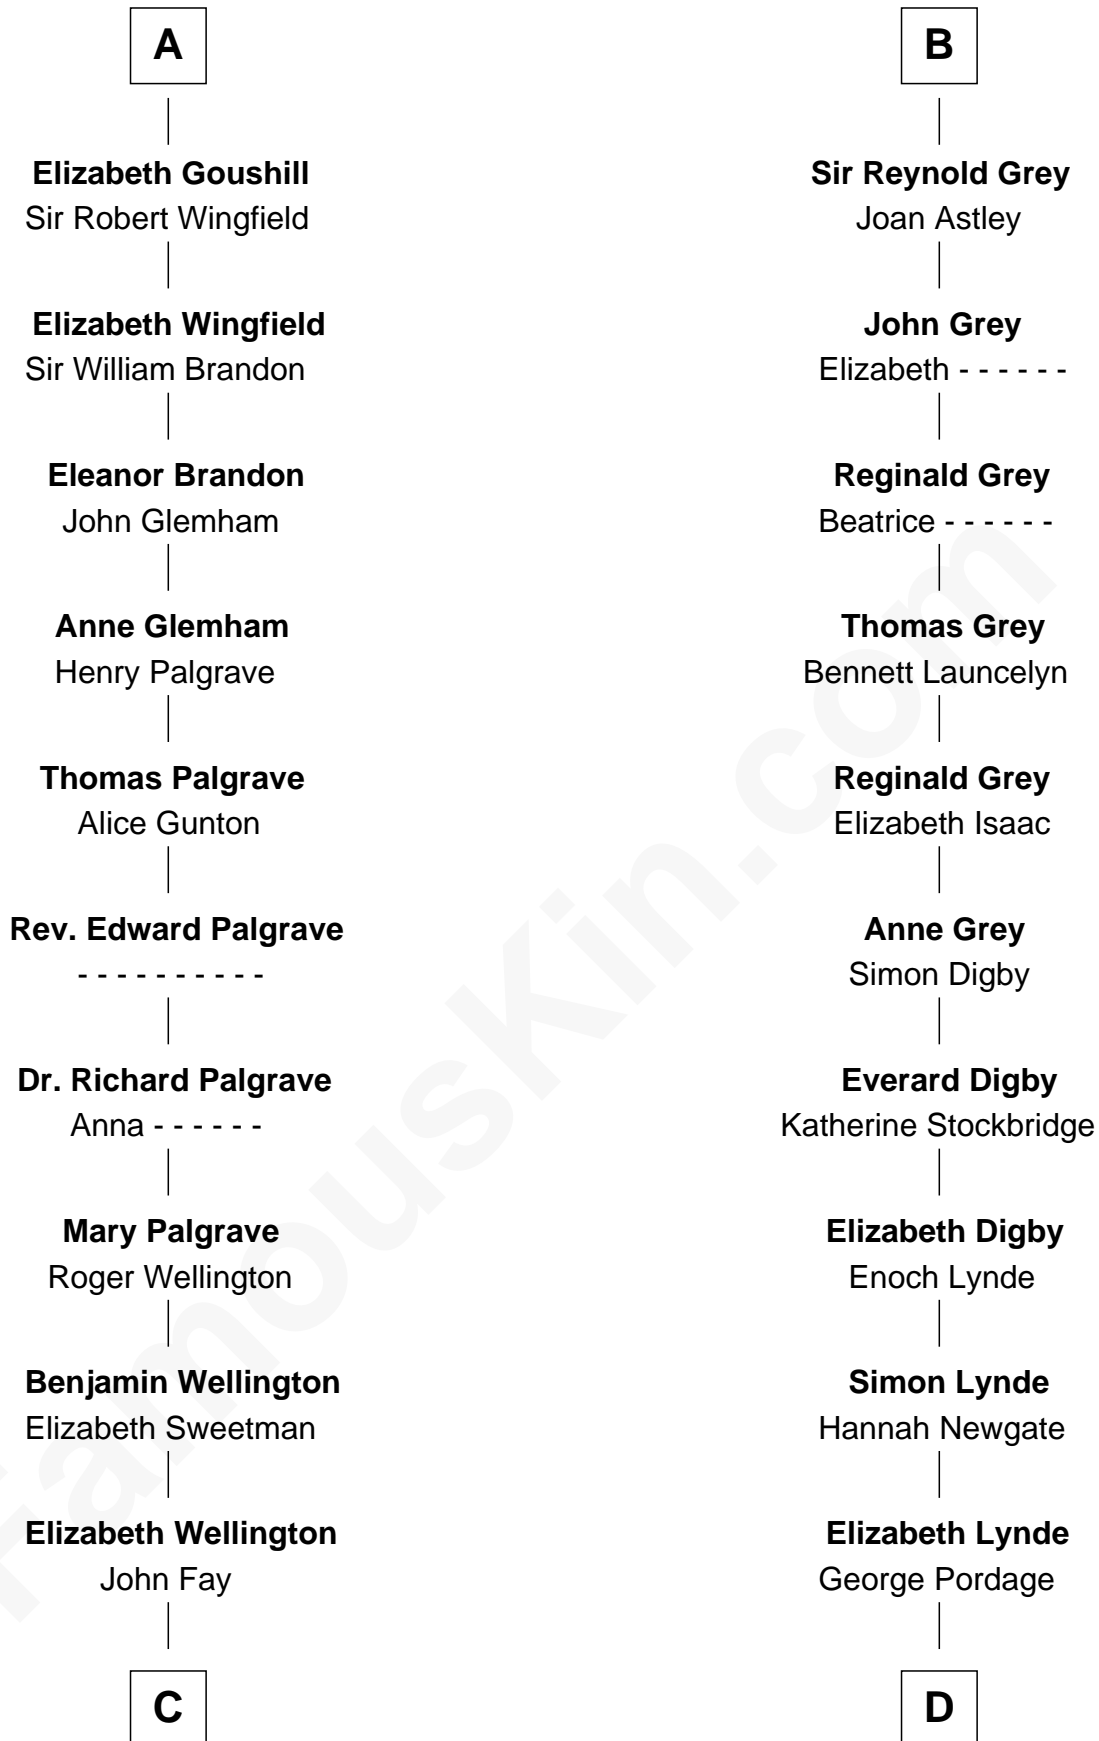

FamousKin.com

Relationship Chart of

Eli Whitney

Inventor of the Cotton Gin

18th cousin 1 time removed of

James Bowdoin

2nd Governor of Massachusetts

C

Benjamin Fay
Martha Miles

Elizabeth Fay
Eli Whitney

Eli Whitney
Inventor of the Cotton Gin

D

Hannah Pordage
James Bowdoin

James Bowdoin
2nd Governor of Massachusetts

FamousKin.com