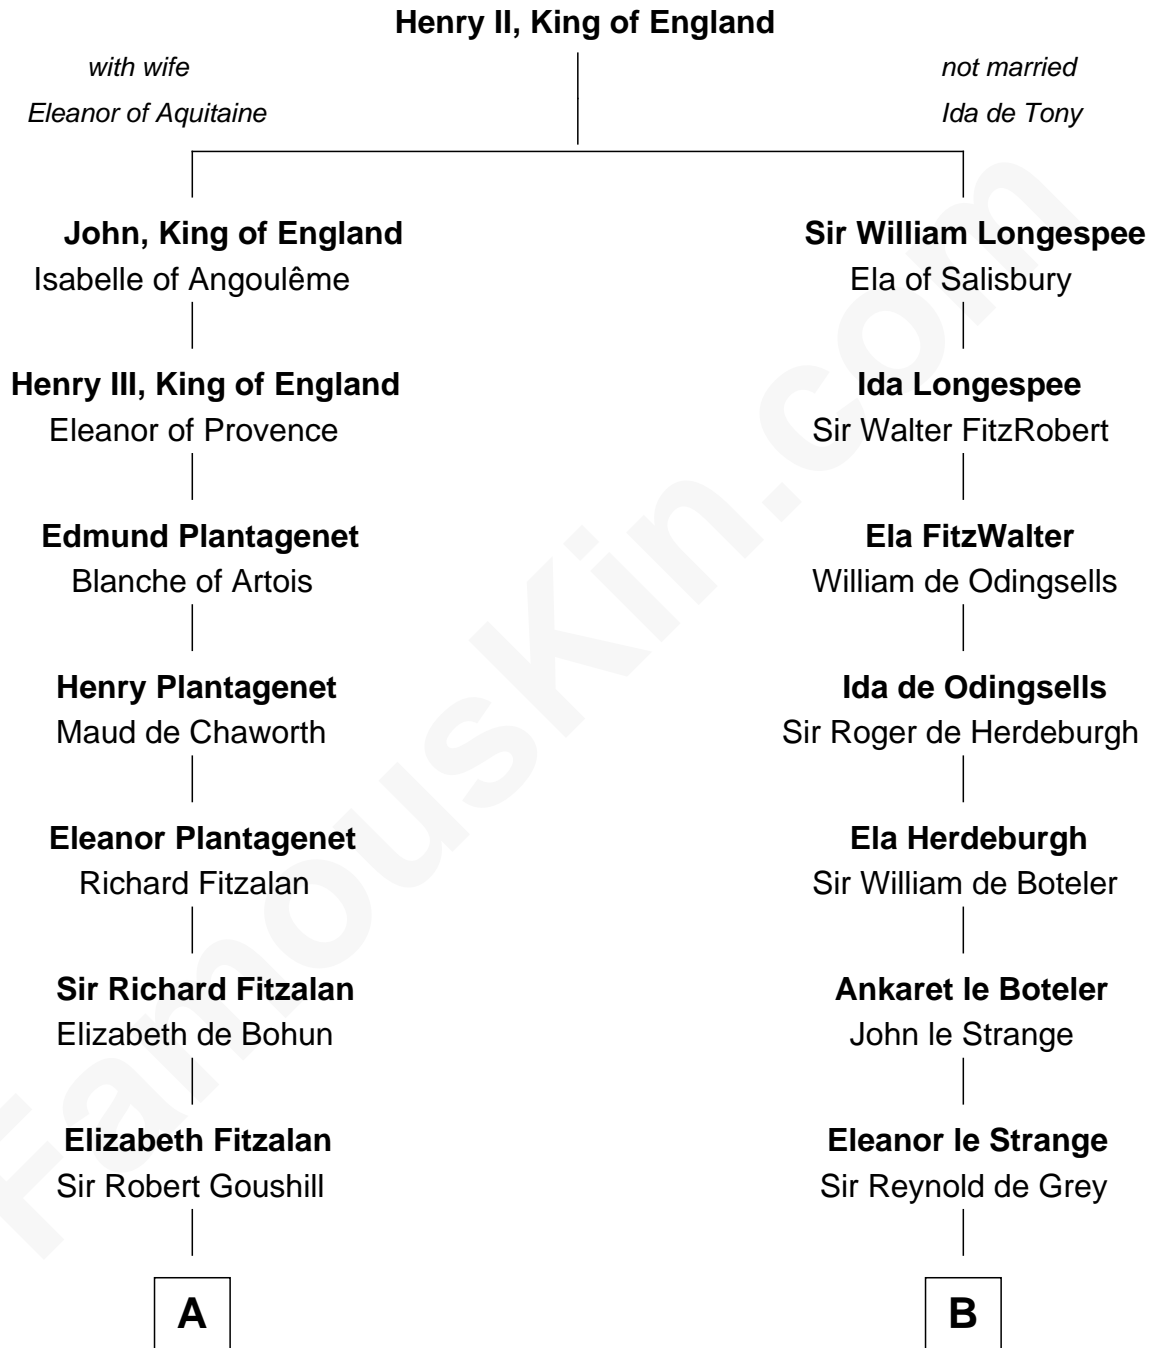

FamousKin.com

Relationship Chart of

Eli Whitney

Inventor of the Cotton Gin

18th cousin 1 time removed of

James Bowdoin

2nd Governor of Massachusetts

C

Benjamin Fay
Martha Miles

Elizabeth Fay
Eli Whitney

Eli Whitney
Inventor of the Cotton Gin

D

Hannah Pordage
James Bowdoin

James Bowdoin
2nd Governor of Massachusetts

FamousKin.com