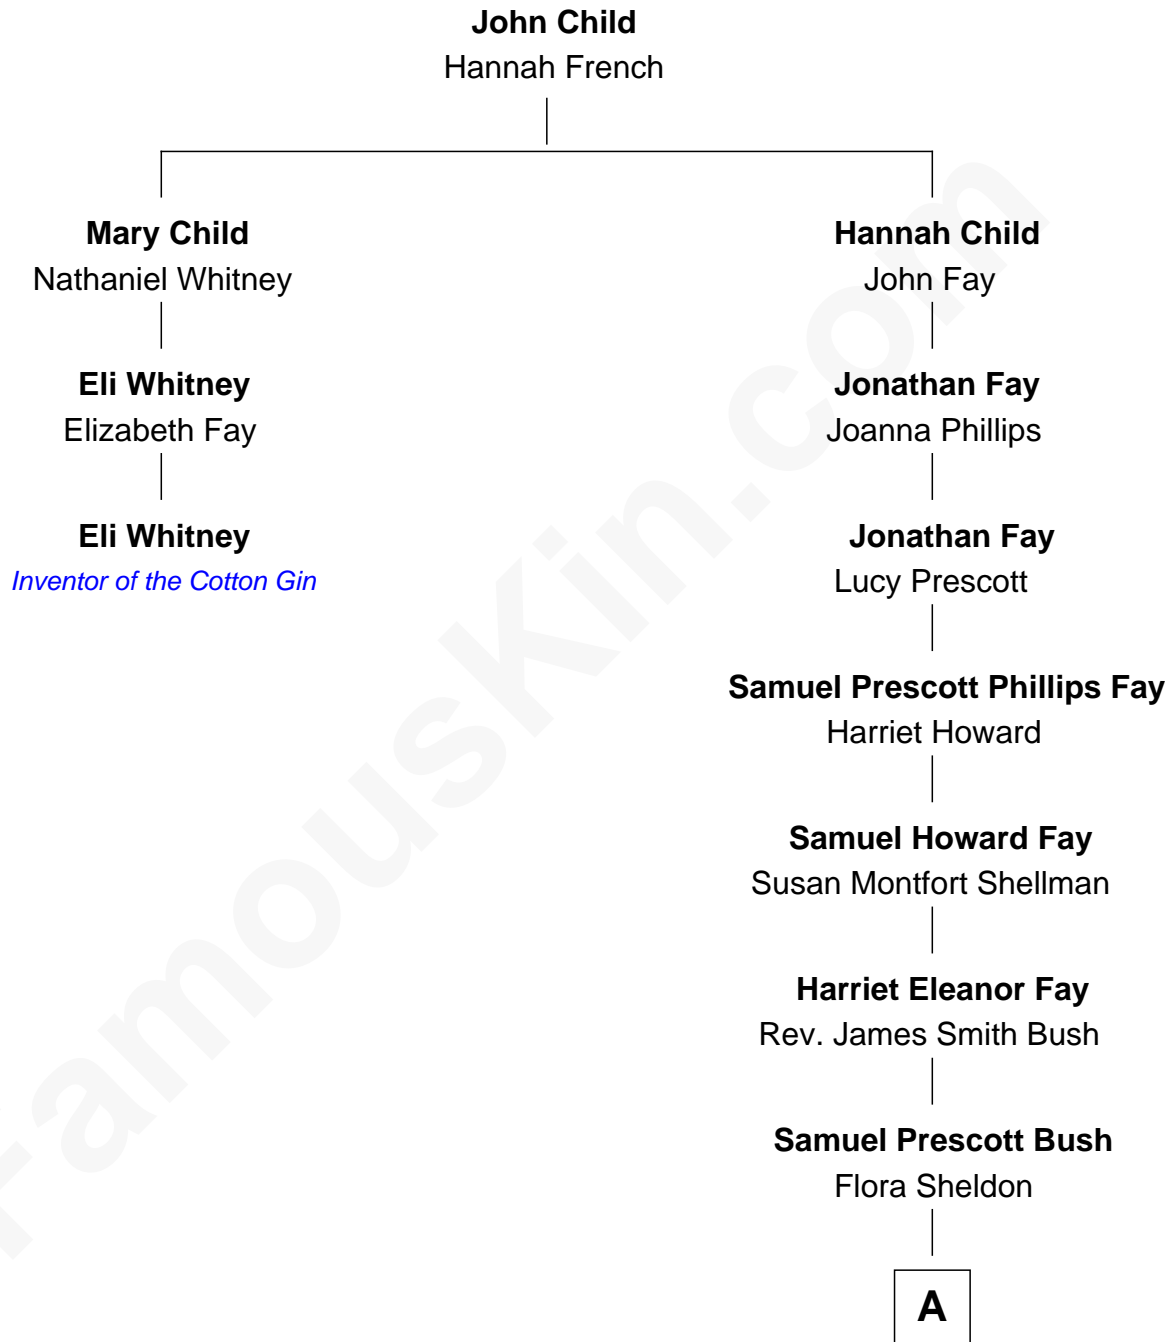

# FamousKin.com Relationship Chart of

**Eli Whitney**

*Inventor of the Cotton Gin*

2nd cousin 7 times removed of

**Jeb Bush**

*43rd Governor of Florida*

**A**

Prescott Sheldon Bush

Dorothy Wear Walker

George Herbert Walker Bush

Barbara Pierce

Jeb Bush

*43rd Governor of Florida*

FamousKin.com