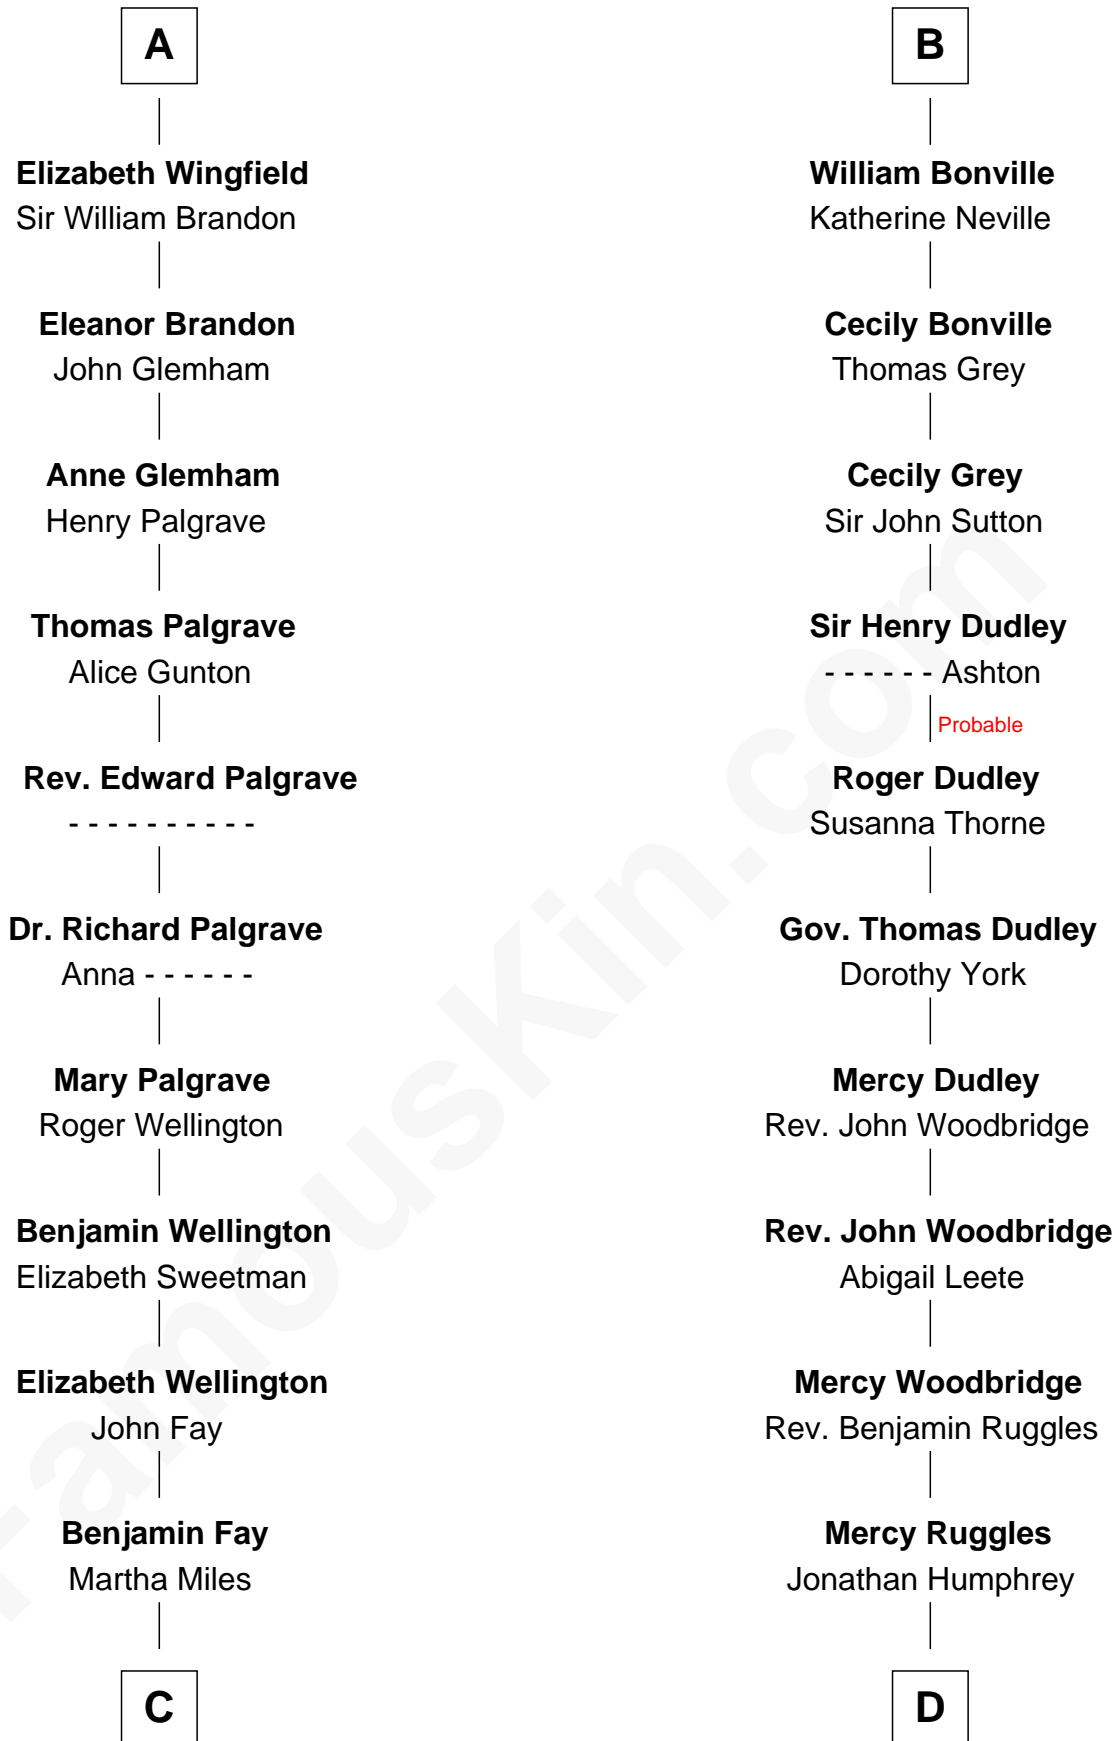

FamousKin.com

Relationship Chart of

Eli Whitney

Inventor of the Cotton Gin

18th cousin 2 times removed of

John Brown

American Abolitionist

Sir Humphrey de Bohun

Eleanor de Bohun

Sir John de Verdun

Maud de Verdun

Sir John de Grey

Sir Roger de Grey

Elizabeth de Hastings

Sir Reynold de Grey

Eleanor le Strange

Sir Reynold Grey

Margaret de Ros

Margaret Grey

Sir William Bonville

William Bonville

Elizabeth Harington

B

C

Elizabeth Fay

Eli Whitney

Eli Whitney

Inventor of the Cotton Gin

D

Oliver Humphrey

Sarah Garrett

Ruth Humphrey