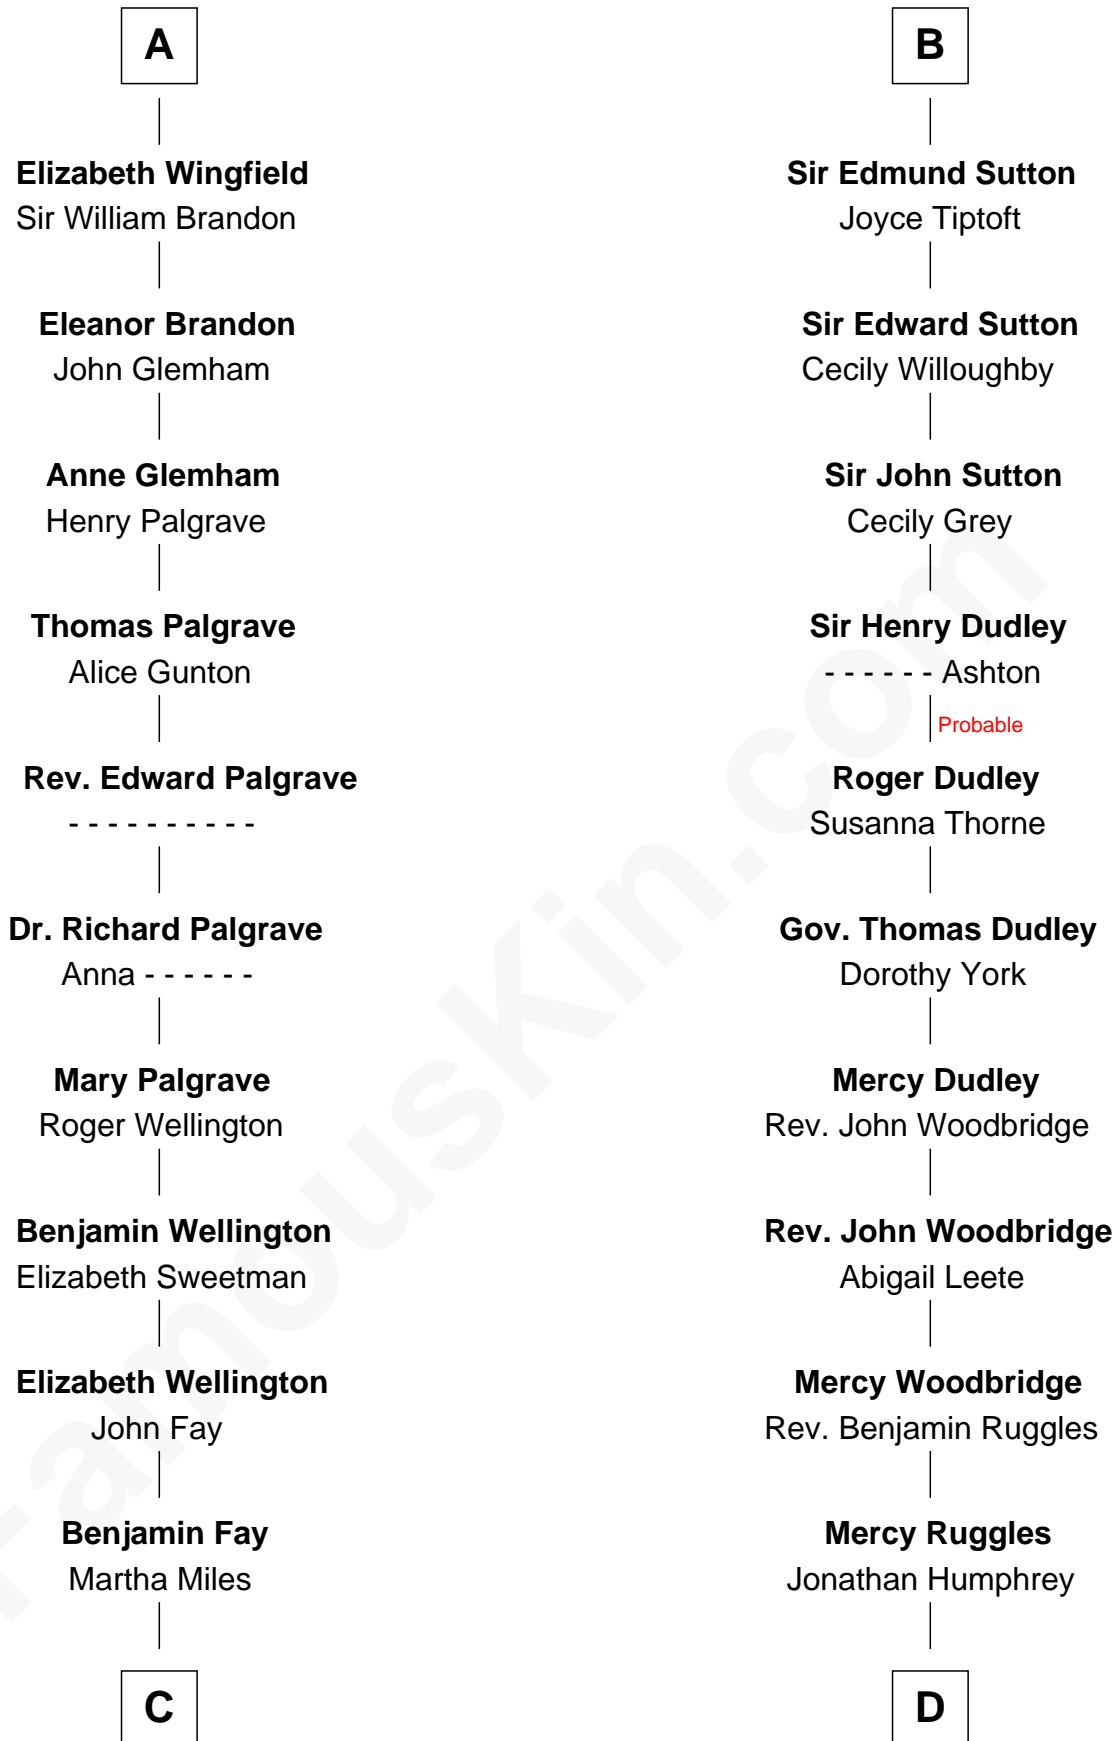

FamousKin.com

Relationship Chart of

Eli Whitney

Inventor of the Cotton Gin

18th cousin 2 times removed of

John Brown

American Abolitionist

C

Elizabeth Fay

Eli Whitney

Eli Whitney

Inventor of the Cotton Gin

D

Oliver Humphrey

Sarah Garrett

Ruth Humphrey