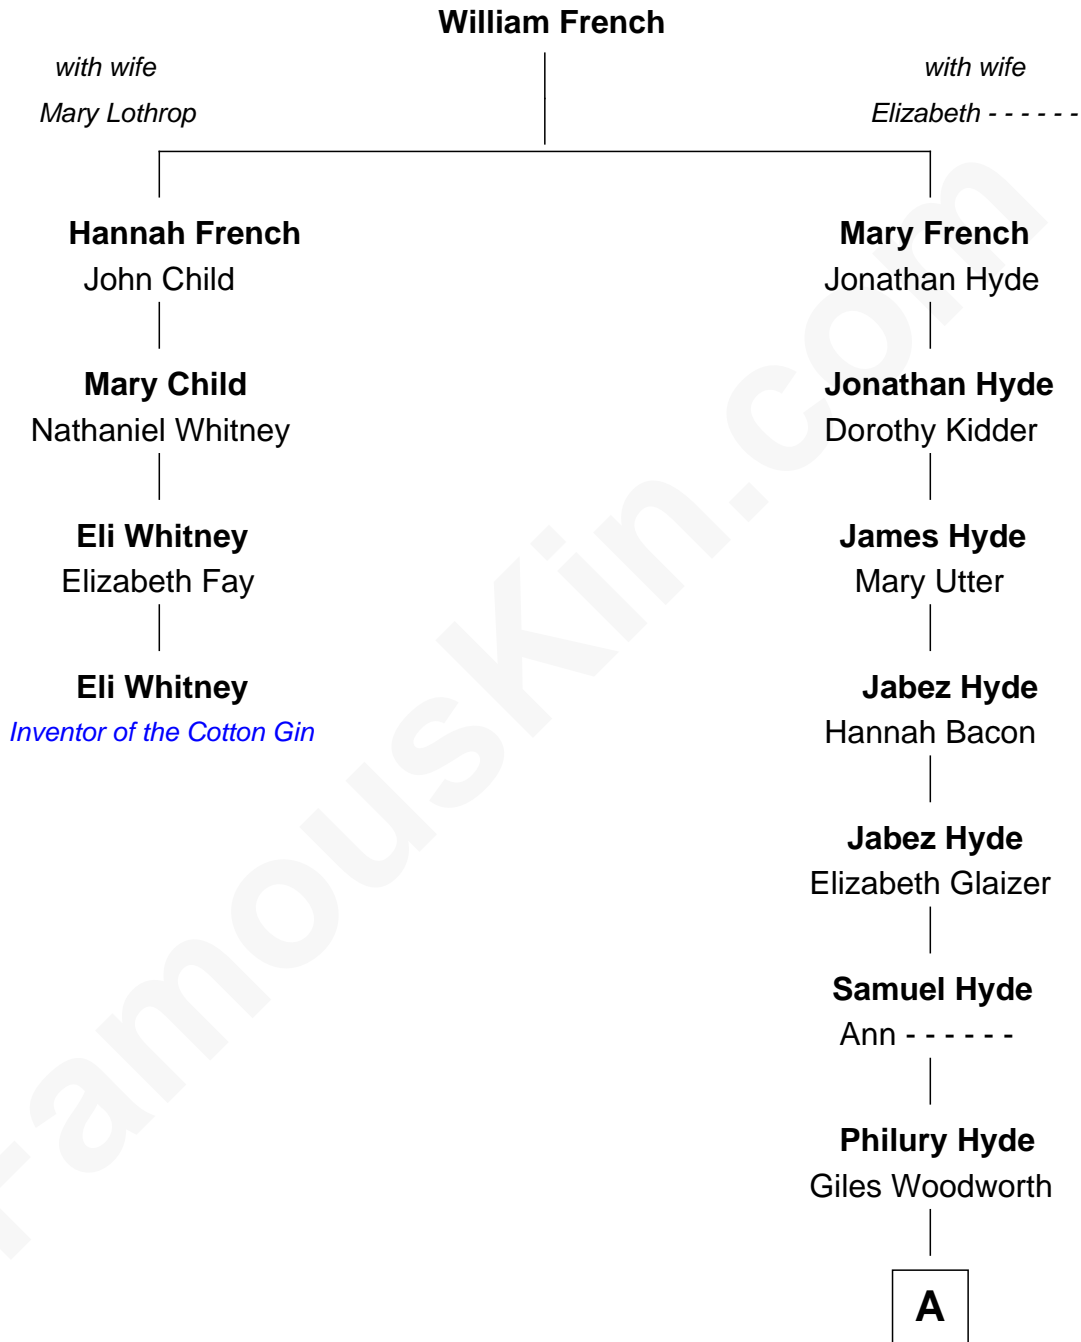

FamousKin.com

Relationship Chart of

Eli Whitney

Inventor of the Cotton Gin

3rd cousin 7 times removed of

Thomas Pynchon
American Novelist

A

—
Elizabeth A. Woodworth

Joseph Moyses

—
Carrie Susan Moyses

William Henry Chichele Pynchon

—
Thomas Ruggles Pynchon

Catherine Frances Bennett

—
Thomas Pynchon

Novelist

FamousKin.com