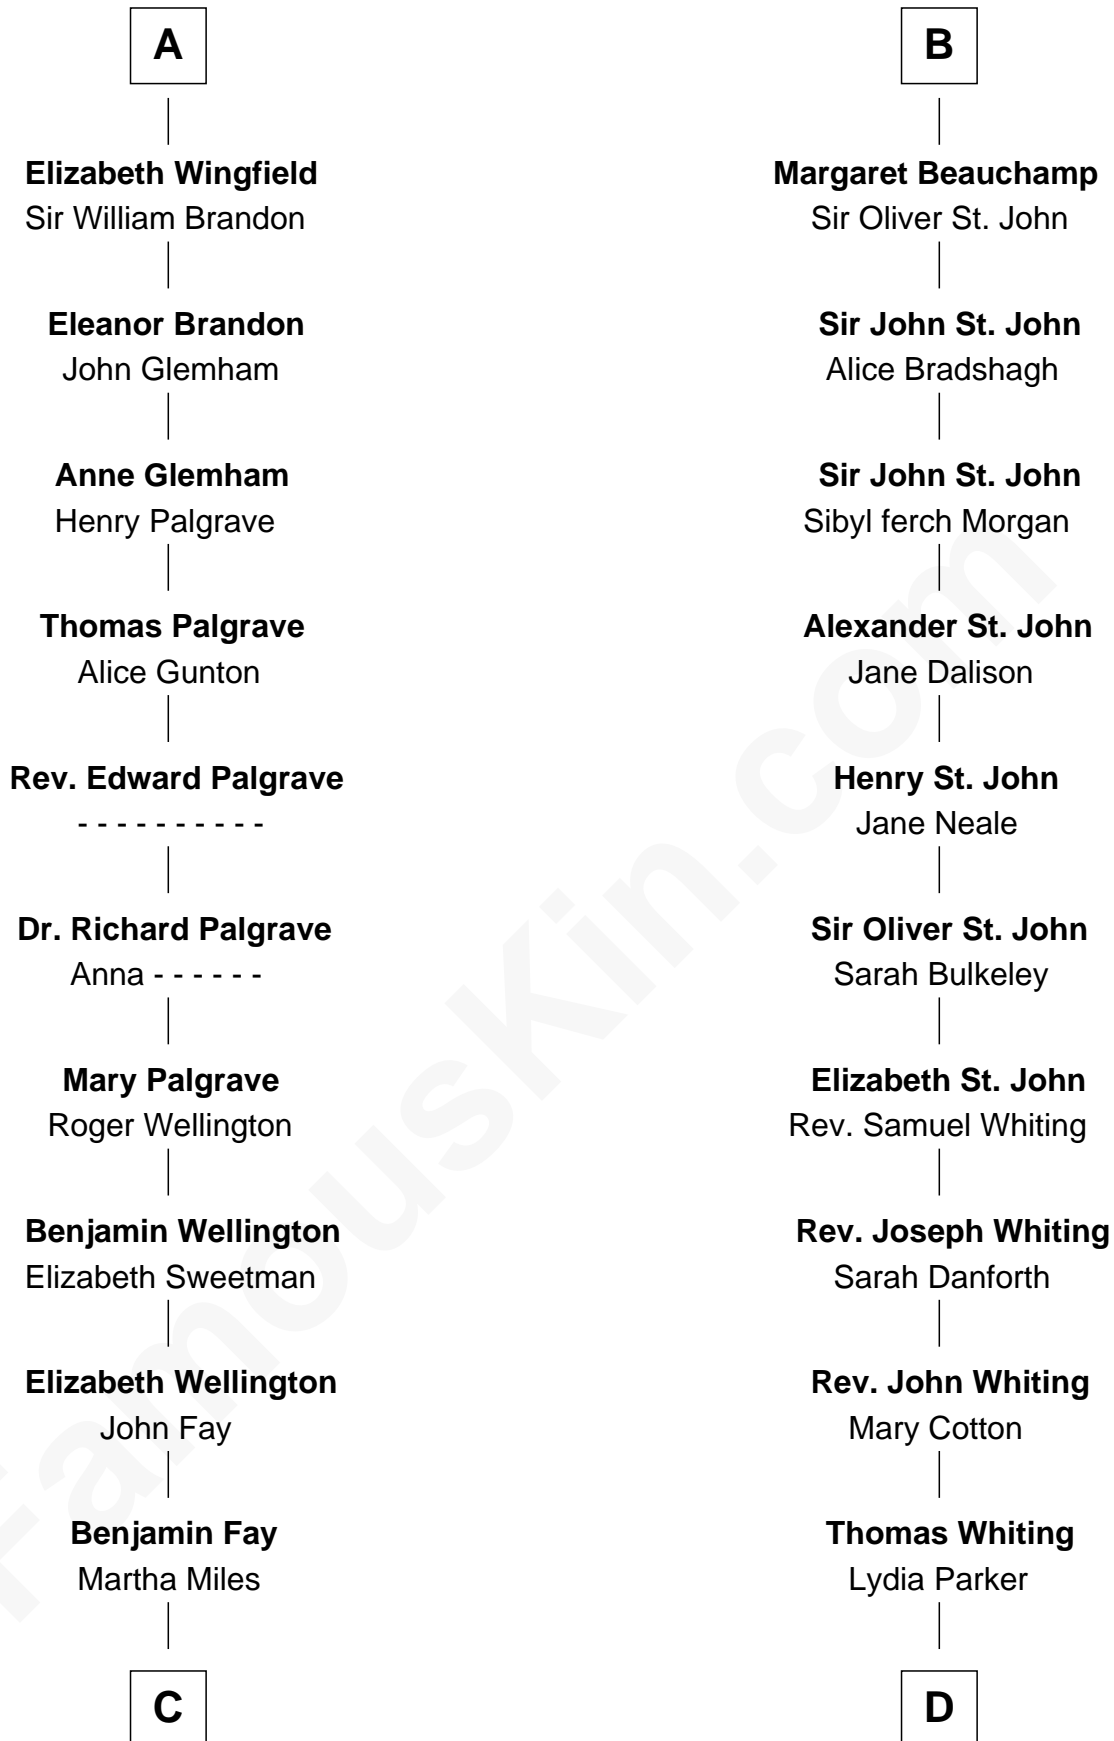

FamousKin.com

Relationship Chart of

Eli Whitney

Inventor of the Cotton Gin

18th cousin 3 times removed of

James Sherman

27th U.S. Vice-President

Sir Humphrey de Bohun

Alice de Bohun

Roger de Tony

Alice de Tony

Sir Walter de Beauchamp

Roger de Beauchamp

Sir Roger de Beauchamp

Sibyl de Pateshulle

Sir Roger de Beauchamp

Joan de Clopton

Sir Roger Beauchamp

Mary -----

Sir John Beauchamp

Edith Stourton

B

C

Elizabeth Fay

Eli Whitney

Eli Whitney

Inventor of the Cotton Gin

D

Mary Whiting

William Barron

Mary Augusta Barron

Stalham Williams