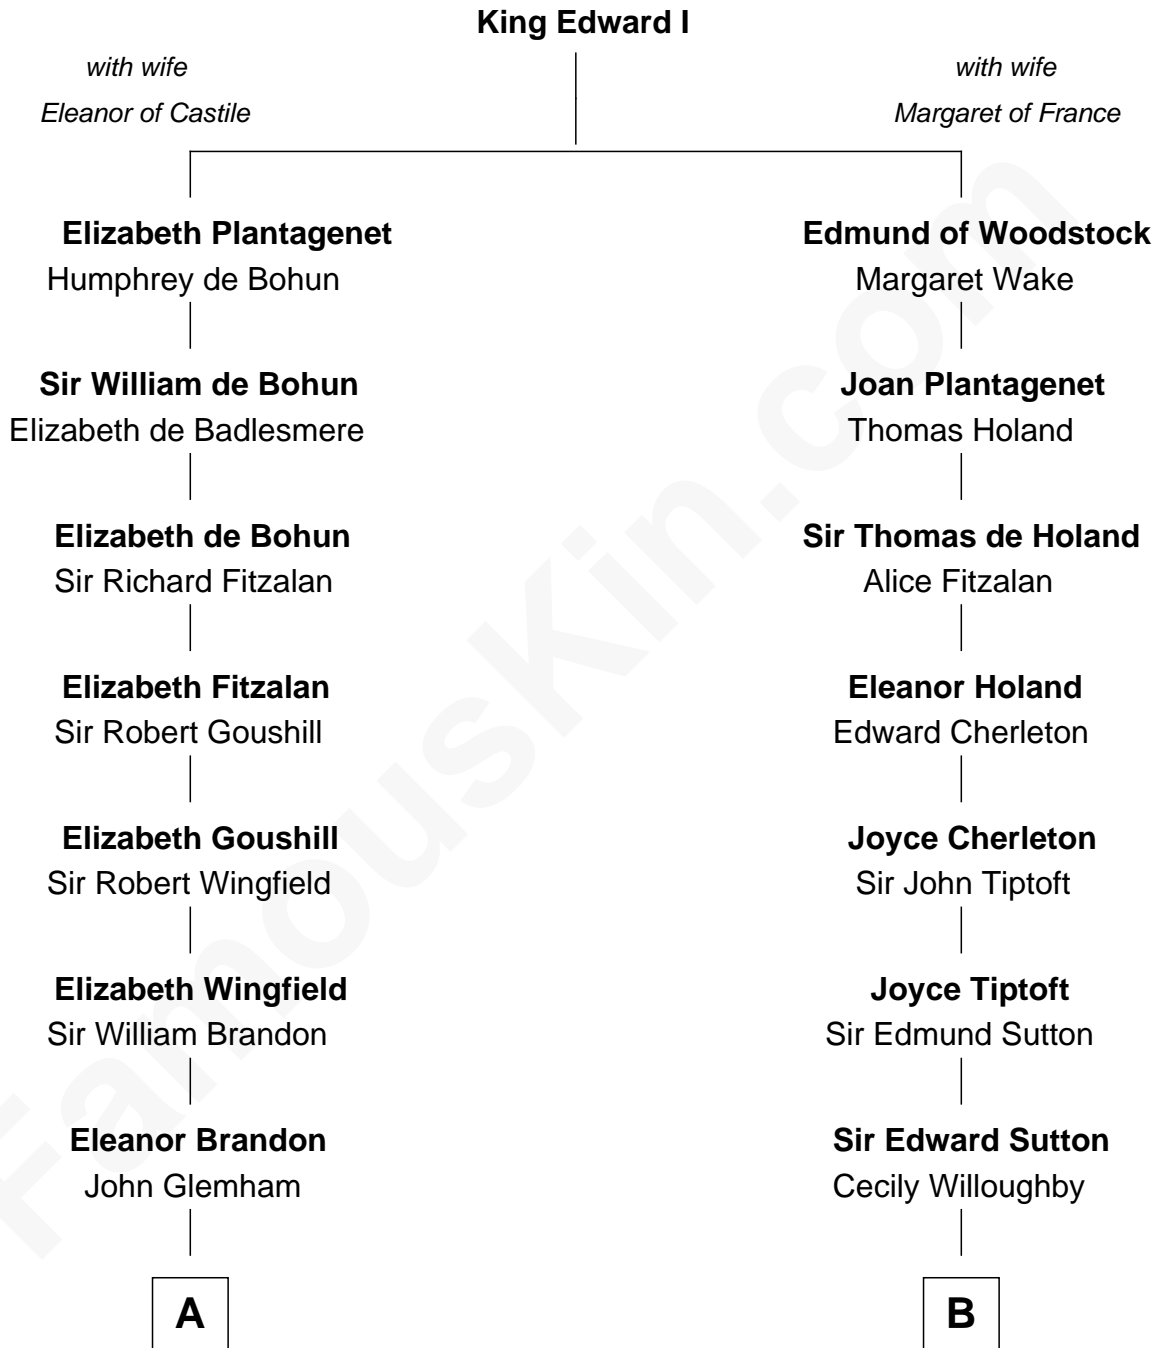

## Relationship Chart of

### Eli Whitney

*Inventor of the Cotton Gin*

16th cousin 4 times removed of

### James Sherman

*27th U.S. Vice-President*

**C**

—  
**Mary Augusta Barron**

Stalham Williams

—  
**Frances Lucretia Williams**

Richard Winslow Sherman

—  
**Mary Frances Sherman**