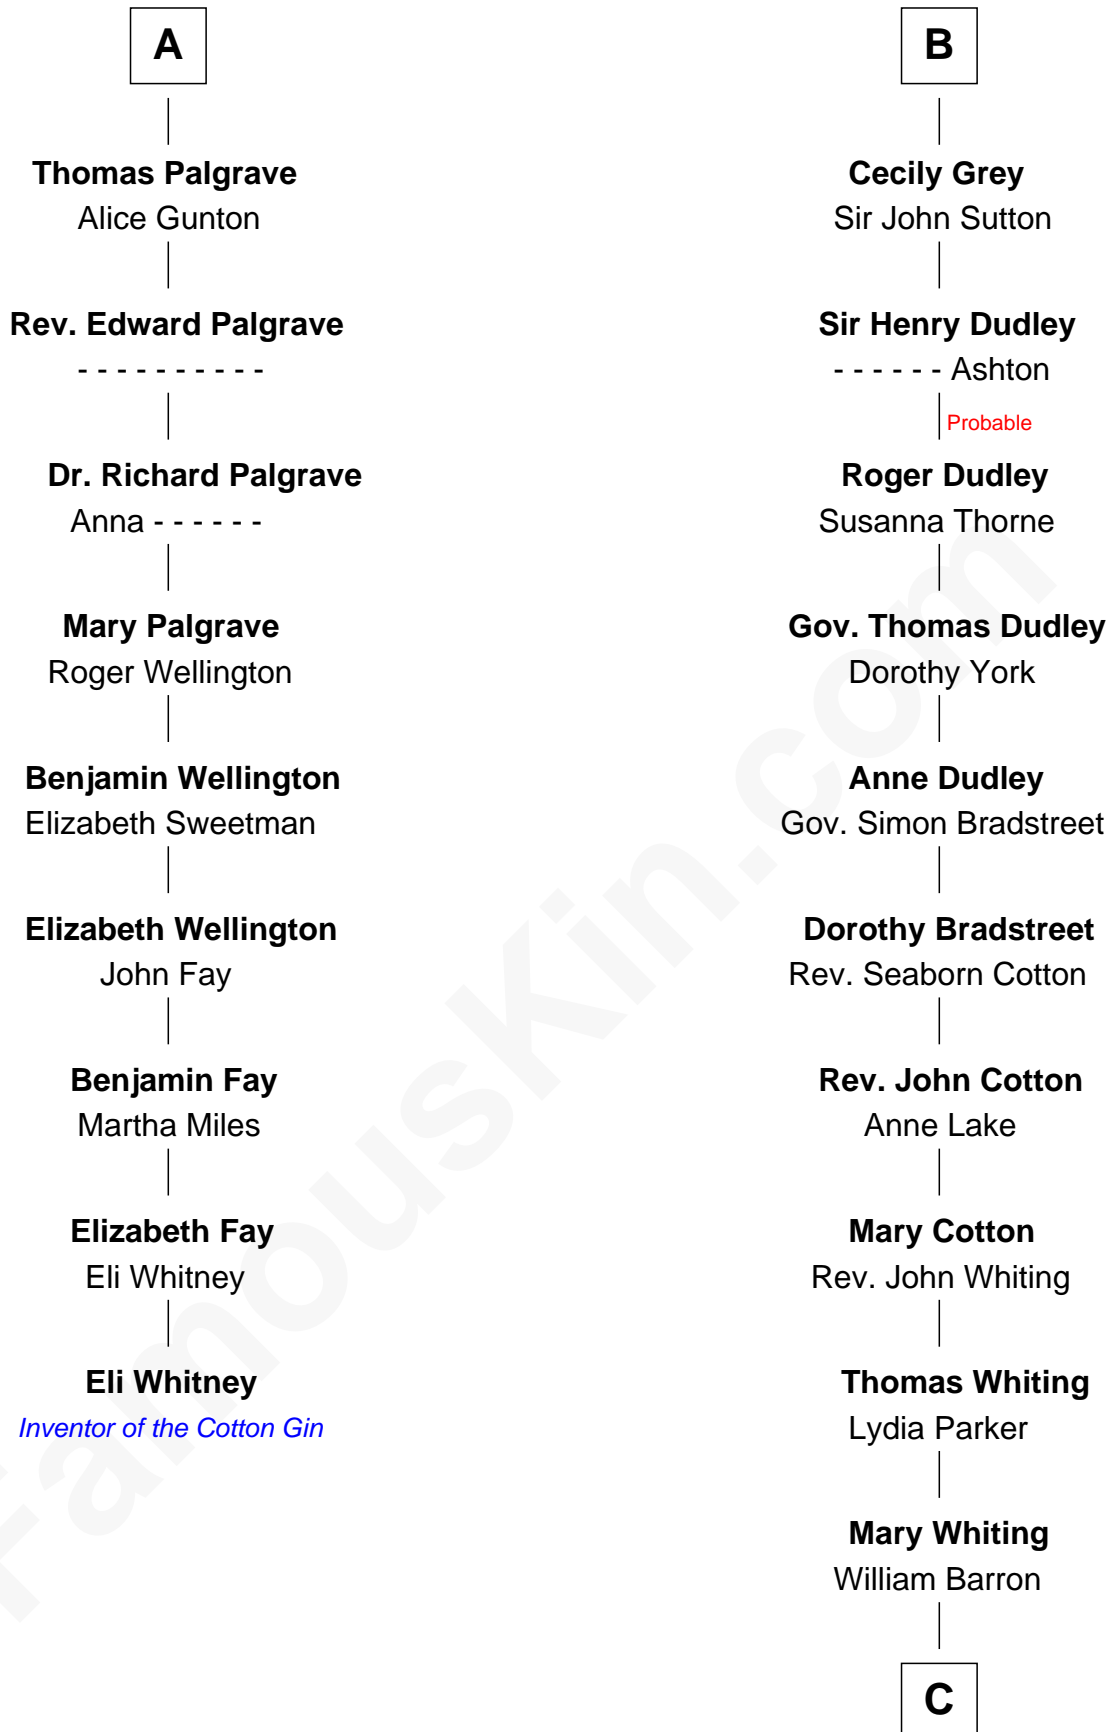

FamousKin.com

Relationship Chart of

Eli Whitney

Inventor of the Cotton Gin

15th cousin 5 times removed of

James Sherman

27th U.S. Vice-President

Bartholomew de Badlesmere

Margery de Badlesmere

Sir William de Ros

Thomas de Ros

Beatrice de Stafford

Margaret de Ros

Sir Reynold Grey

Margaret Grey

Sir William Bonville

William Bonville

Elizabeth Harington

William Bonville

Katherine Neville

Cecily Bonville

Thomas Grey

B

C