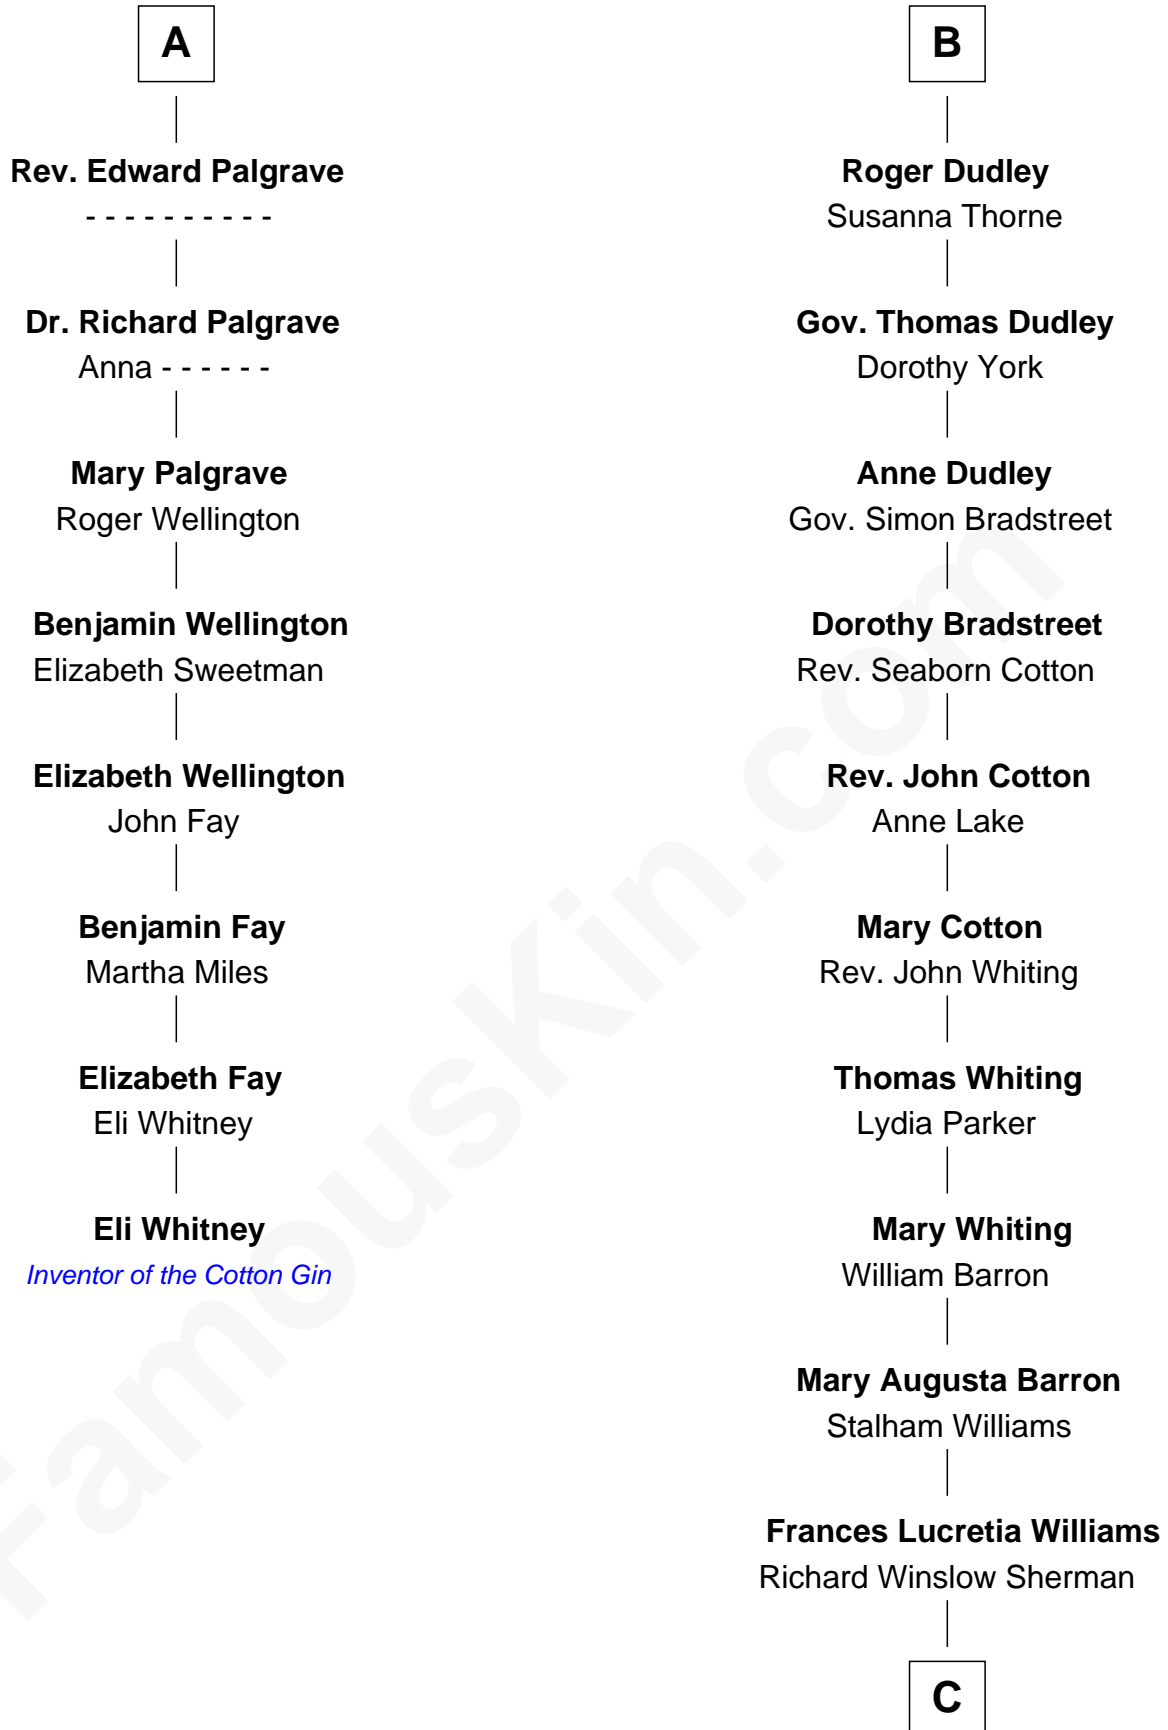

FamousKin.com

Relationship Chart of

Eli Whitney

Inventor of the Cotton Gin

14th cousin 4 times removed of

James Sherman

27th U.S. Vice-President

Richard Fitzalan
Eleanor Plantagenet

C

|
Mary Frances Sherman
Richard Updike Sherman

|
James Sherman
27th U.S. Vice-President

FamousKin.com