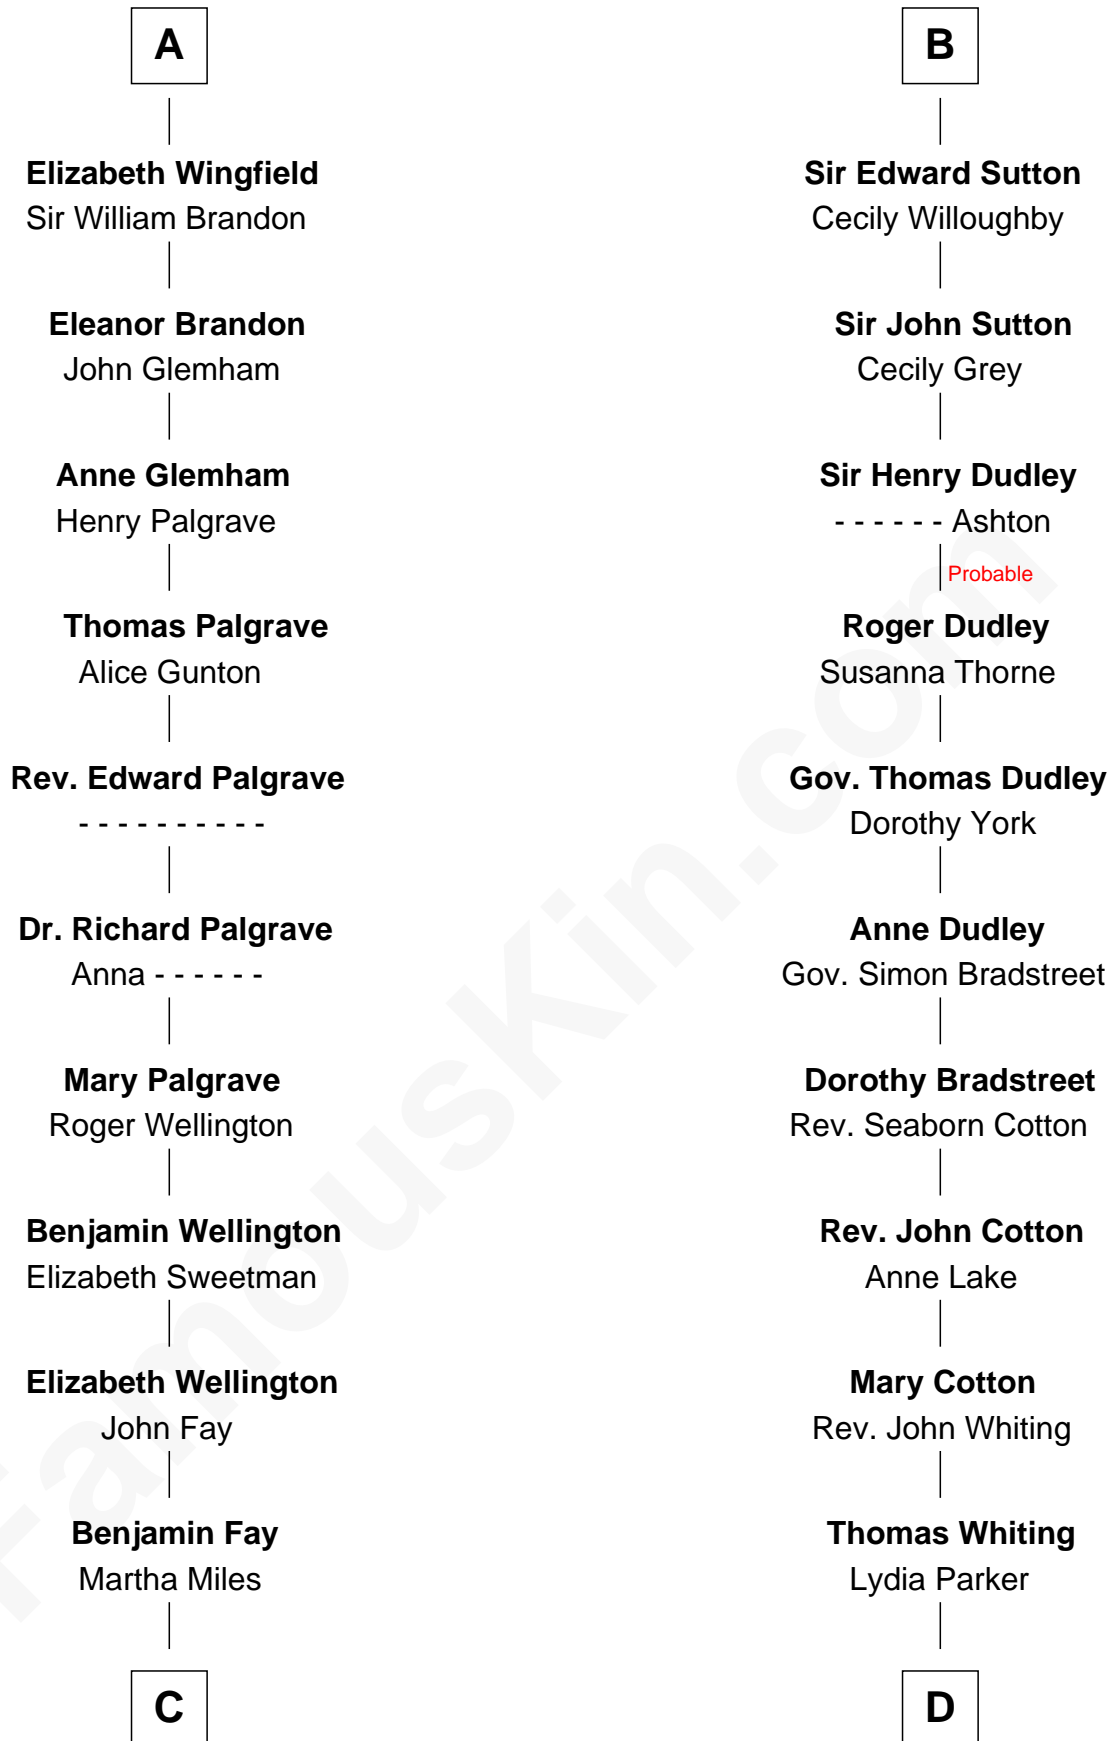

FamousKin.com

Relationship Chart of

Eli Whitney

Inventor of the Cotton Gin

18th cousin 3 times removed of

James Sherman

27th U.S. Vice-President

William de Braiose

Eva Marshal

Eleanor de Braiose
Sir Humphrey de Bohun

Humphrey de Bohun
Maud de Fiennes

Humphrey de Bohun
Elizabeth Plantagenet

Sir William de Bohun
Elizabeth de Badlesmere

Elizabeth de Bohun
Sir Richard Fitzalan

Elizabeth Fitzalan
Sir Robert Goushill

Elizabeth Goushill
Sir Robert Wingfield

A

Eve de Braiose
Sir William de Cantilupe

Milicent de Cantilupe
Eudo la Zouche

Eve la Zouche
Sir Maurice de Berkeley

Thomas de Berkeley
Katherine de Clyvedon

Sir John Berkeley
Elizabeth Betteshorne

Elizabeth Berkeley
Sir John Sutton

Sir Edmund Sutton
Joyce Tiptoft

B

C

Elizabeth Fay

Eli Whitney

Eli Whitney