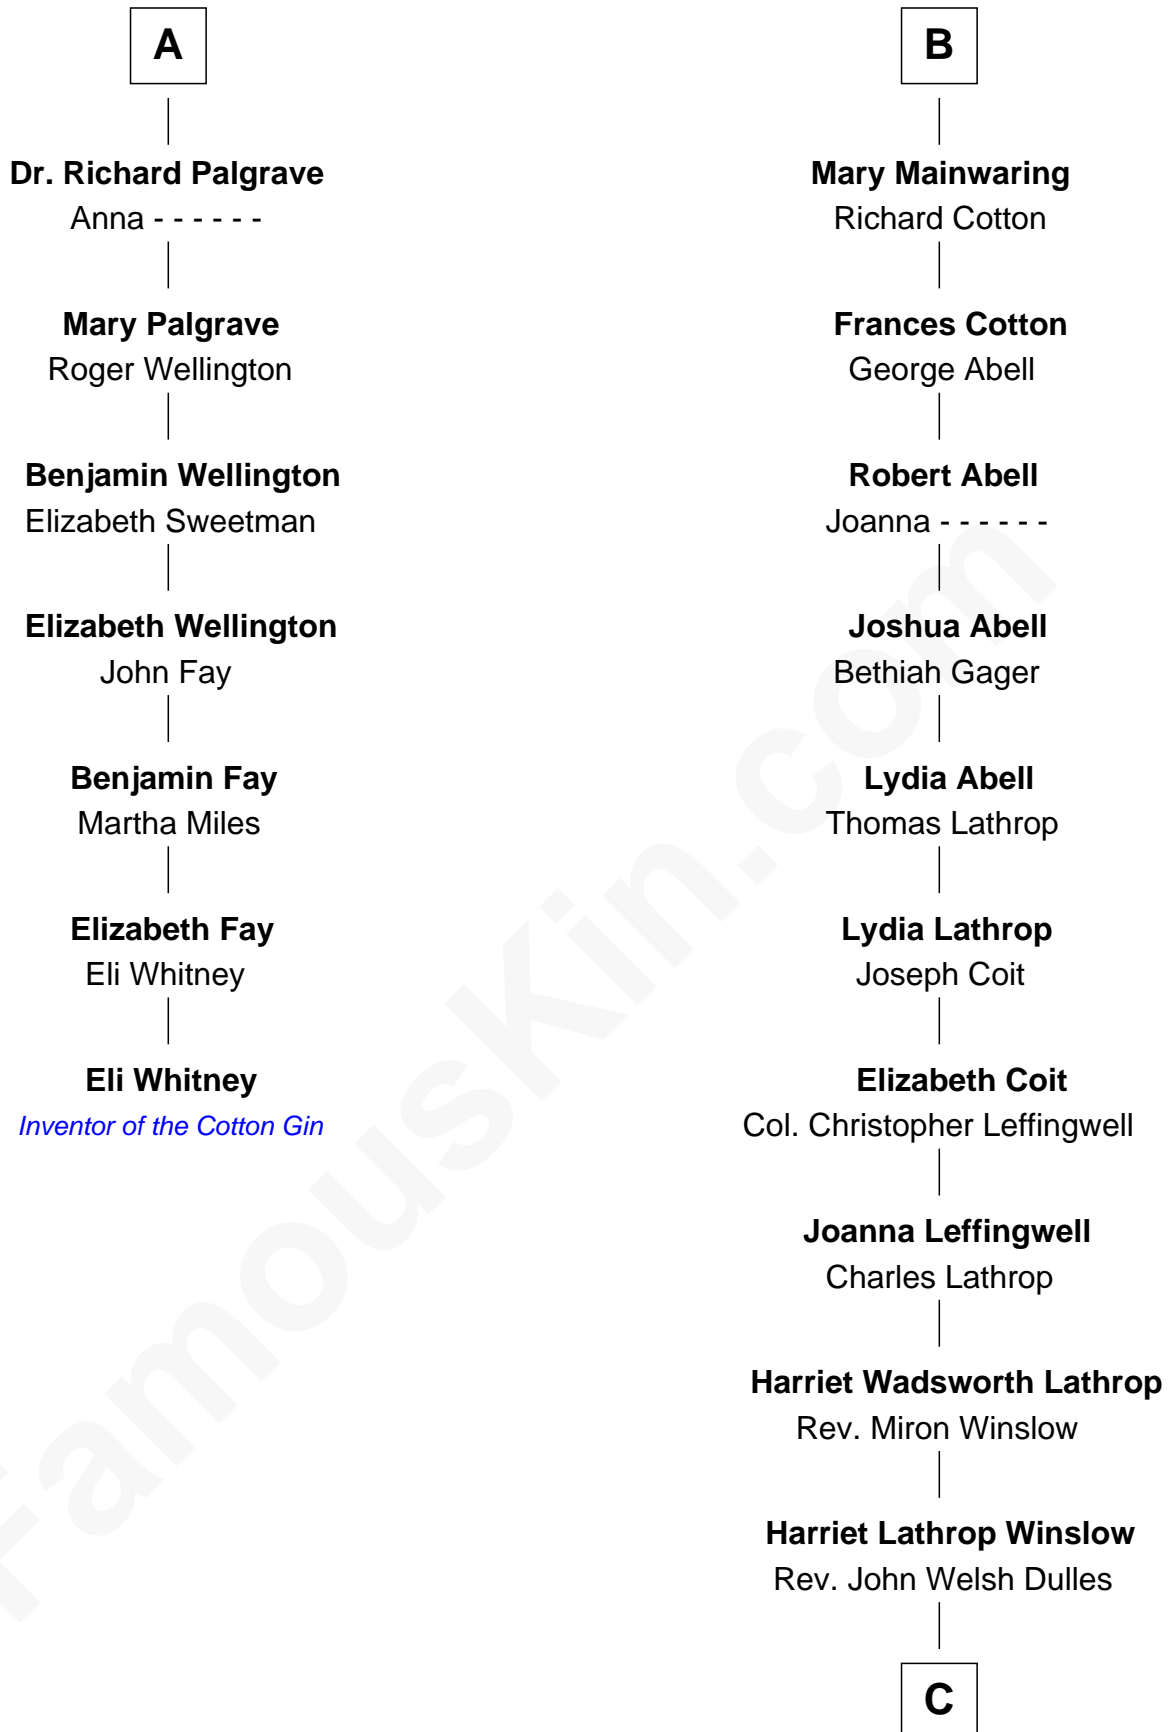

FamousKin.com

Relationship Chart of

Eli Whitney

Inventor of the Cotton Gin

13th cousin 5 times removed of

Allen Dulles

5th Director of the C.I.A.

Sir Richard Fitzalan

Elizabeth de Bohun

C

Allen Macy Dulles

Edith Foster

Allen Dulles

5th Director of the C.I.A.

FamousKin.com