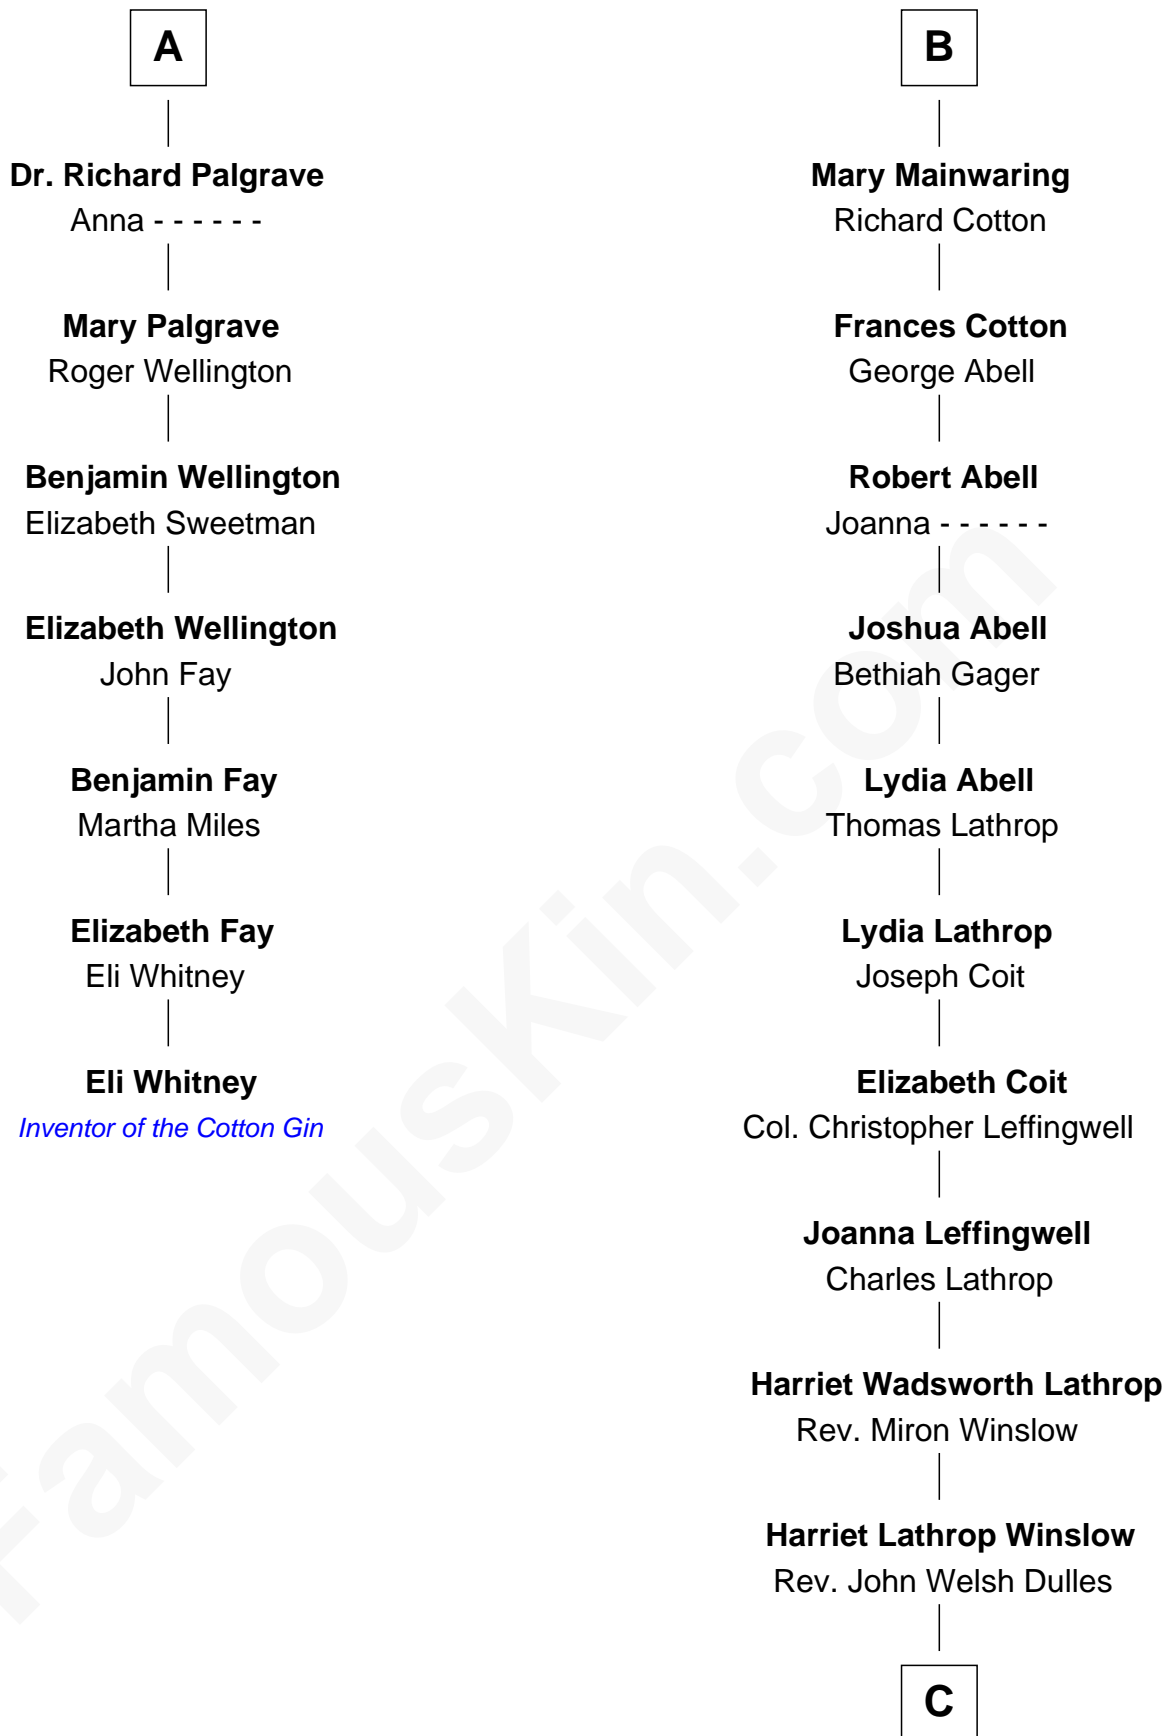

## Relationship Chart of

### Eli Whitney

*Inventor of the Cotton Gin*

13th cousin 5 times removed of

### John Foster Dulles

*52nd U.S. Secretary of State*

**Sir Richard Fitzalan**

Elizabeth de Bohun

**C**

Allen Macy Dulles

Edith Foster

John Foster Dulles

*52nd U.S. Secretary of State*

FamousKin.com