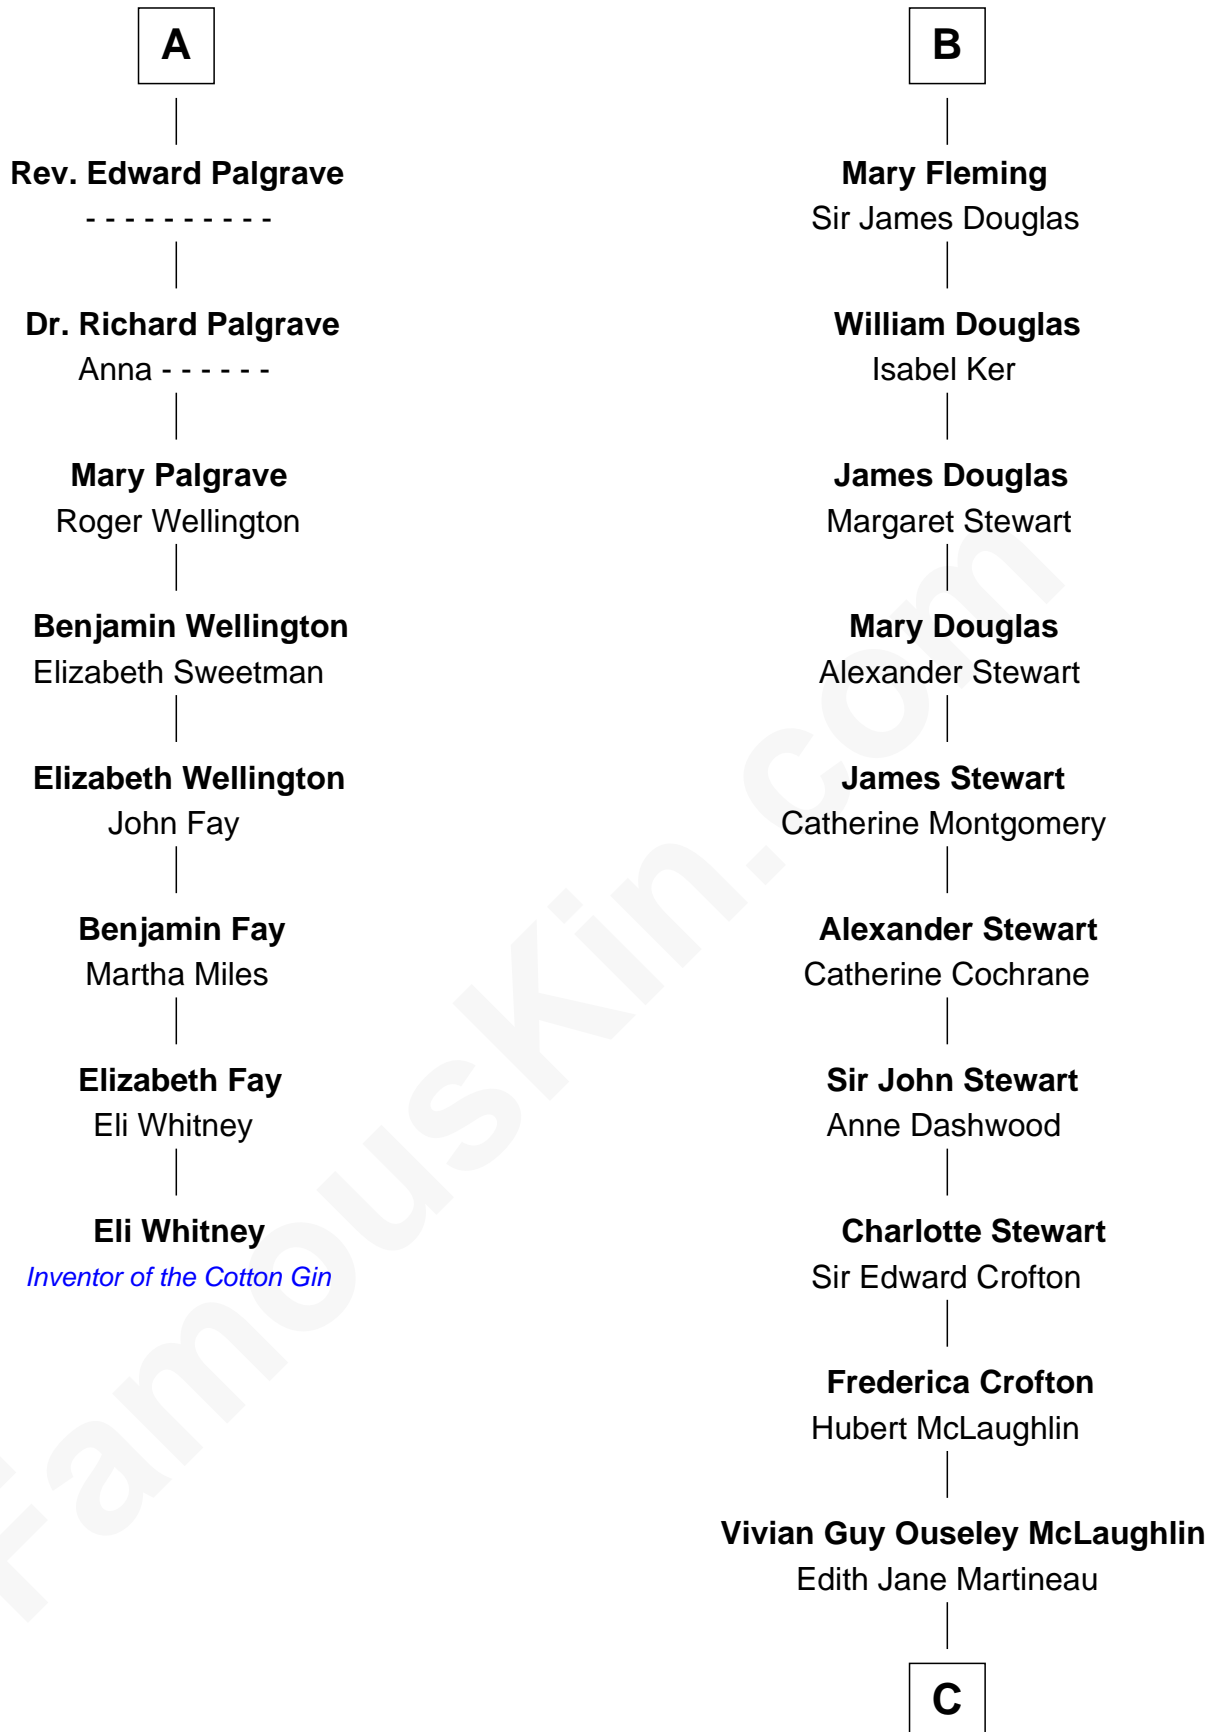

FamousKin.com Relationship Chart of

Eli Whitney

Inventor of the Cotton Gin

14th cousin 5 times removed of

Guy Ritchie

British Filmmaker

C

Doris Margaretta McLaughlin

Stuart John Ritchie

John Vivian Ritchie

Amber Mary Parkinson

Guy Ritchie

British Filmmaker