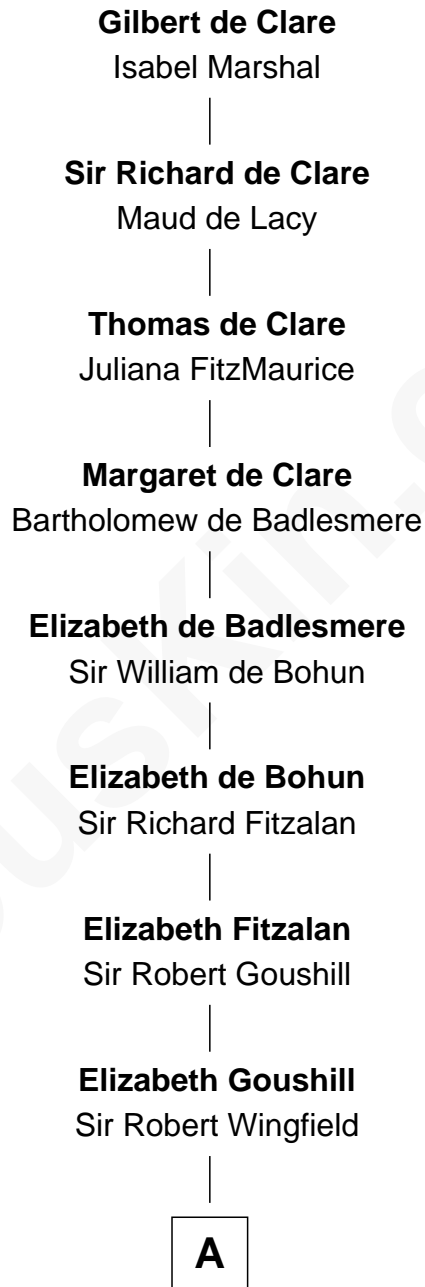

FamousKin.com Relationship Chart of

Eli Whitney

Inventor of the Cotton Gin

17th Great-grandson of

Gilbert de Clare

Magna Carta Surety

A

Elizabeth Wingfield
Sir William Brandon

Eleanor Brandon
John Glemham

Anne Glemham
Henry Palgrave

Thomas Palgrave
Alice Gunton

Rev. Edward Palgrave

Dr. Richard Palgrave
Anna - - - - -

Mary Palgrave
Roger Wellington

Benjamin Wellington
Elizabeth Sweetman

Elizabeth Wellington
John Fay

Benjamin Fay
Martha Miles

B

B

—
Elizabeth Fay

Eli Whitney

—
Eli Whitney

Inventor of the Cotton Gin