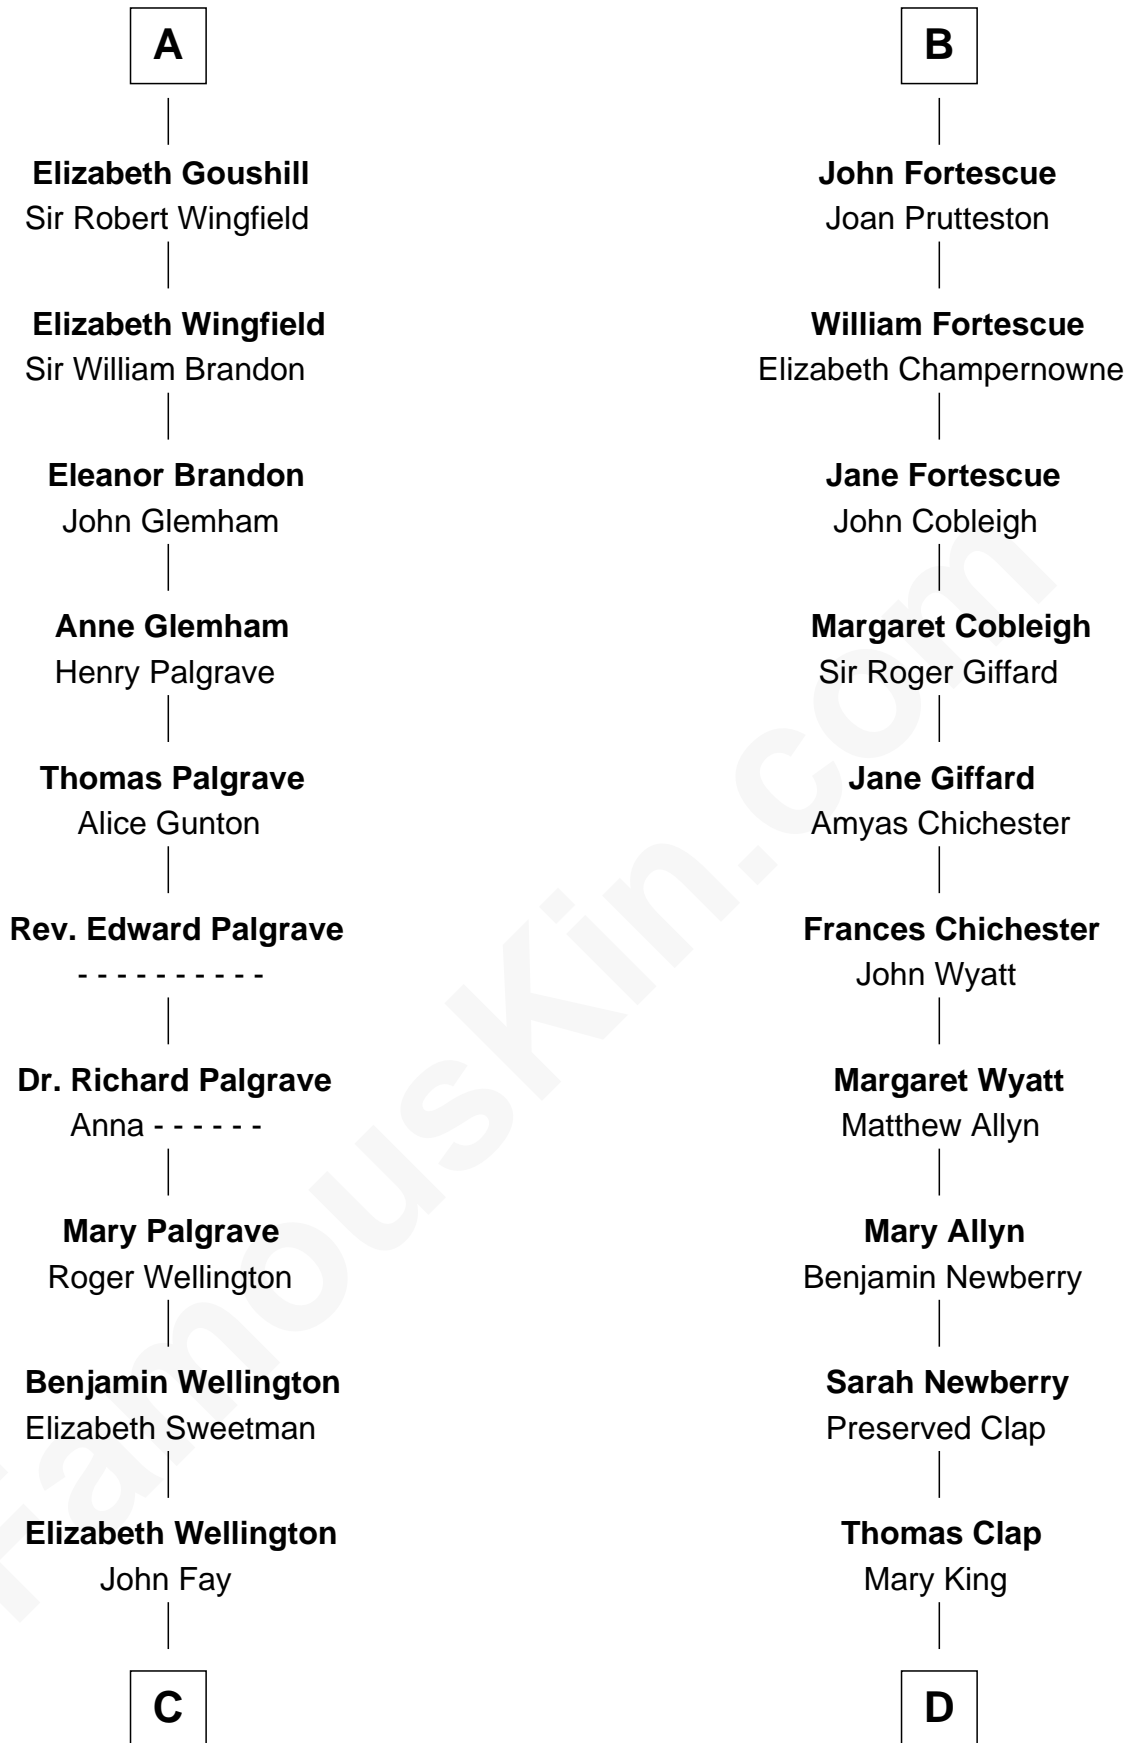

## Relationship Chart of

### Eli Whitney

*Inventor of the Cotton Gin*

19th cousin 1 time removed of

**Lewis Henry Morgan**  
*Pioneering Anthropologist*

**Sir Geoffrey FitzPiers**  
Aveline de Clare

**C**

**Benjamin Fay**  
Martha Miles

**Elizabeth Fay**  
Eli Whitney

**Eli Whitney**  
*Inventor of the Cotton Gin*

**D**

**Elijah Clap**  
Mary Benton

**Mary Clap**  
Lemuel Steele

**Harriet Steele**  
Jedediah Morgan

**Lewis Henry Morgan**  
*Pioneering Anthropologist*