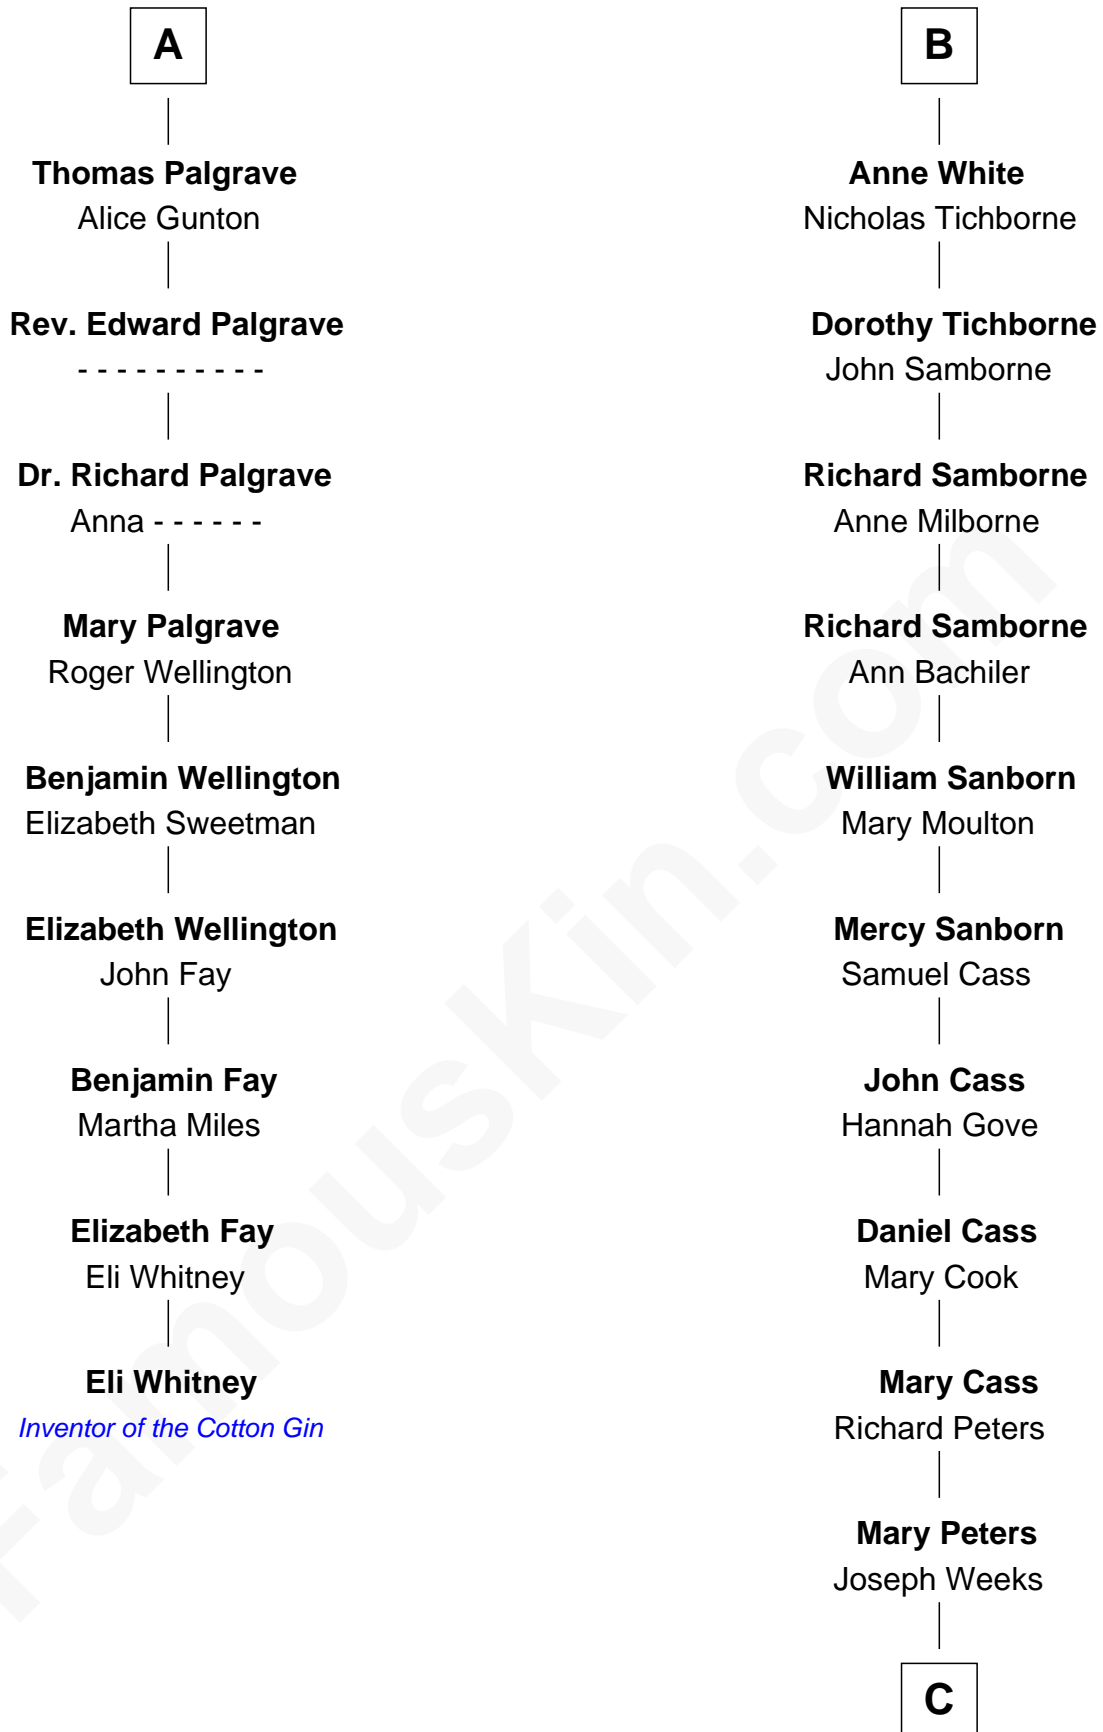

### Eli Whitney

*Inventor of the Cotton Gin*

15th cousin 6 times removed of

### Charlie Munger

*Vice-Chairman of Berkshire Hathaway*

**Bartholomew de Badlesmere**

Margaret de Clare

**Elizabeth de Badlesmere**

Sir William de Bohun

**Elizabeth de Bohun**

Sir Richard Fitzalan

Katherine de Everingham

**Elizabeth Beaumont**

Sir William Botreaux

**Margaret Botreaux**

Sir Robert Hungerford

**Eleanor Hungerford**

Sir John White

**Robert White**

Margaret Gainsford

**B**

C

**Mahala Weeks**

Ebenezer Wright Babcock

**Ann Maria Babcock**

Samuel Montague Case

**Carrie A. Case**