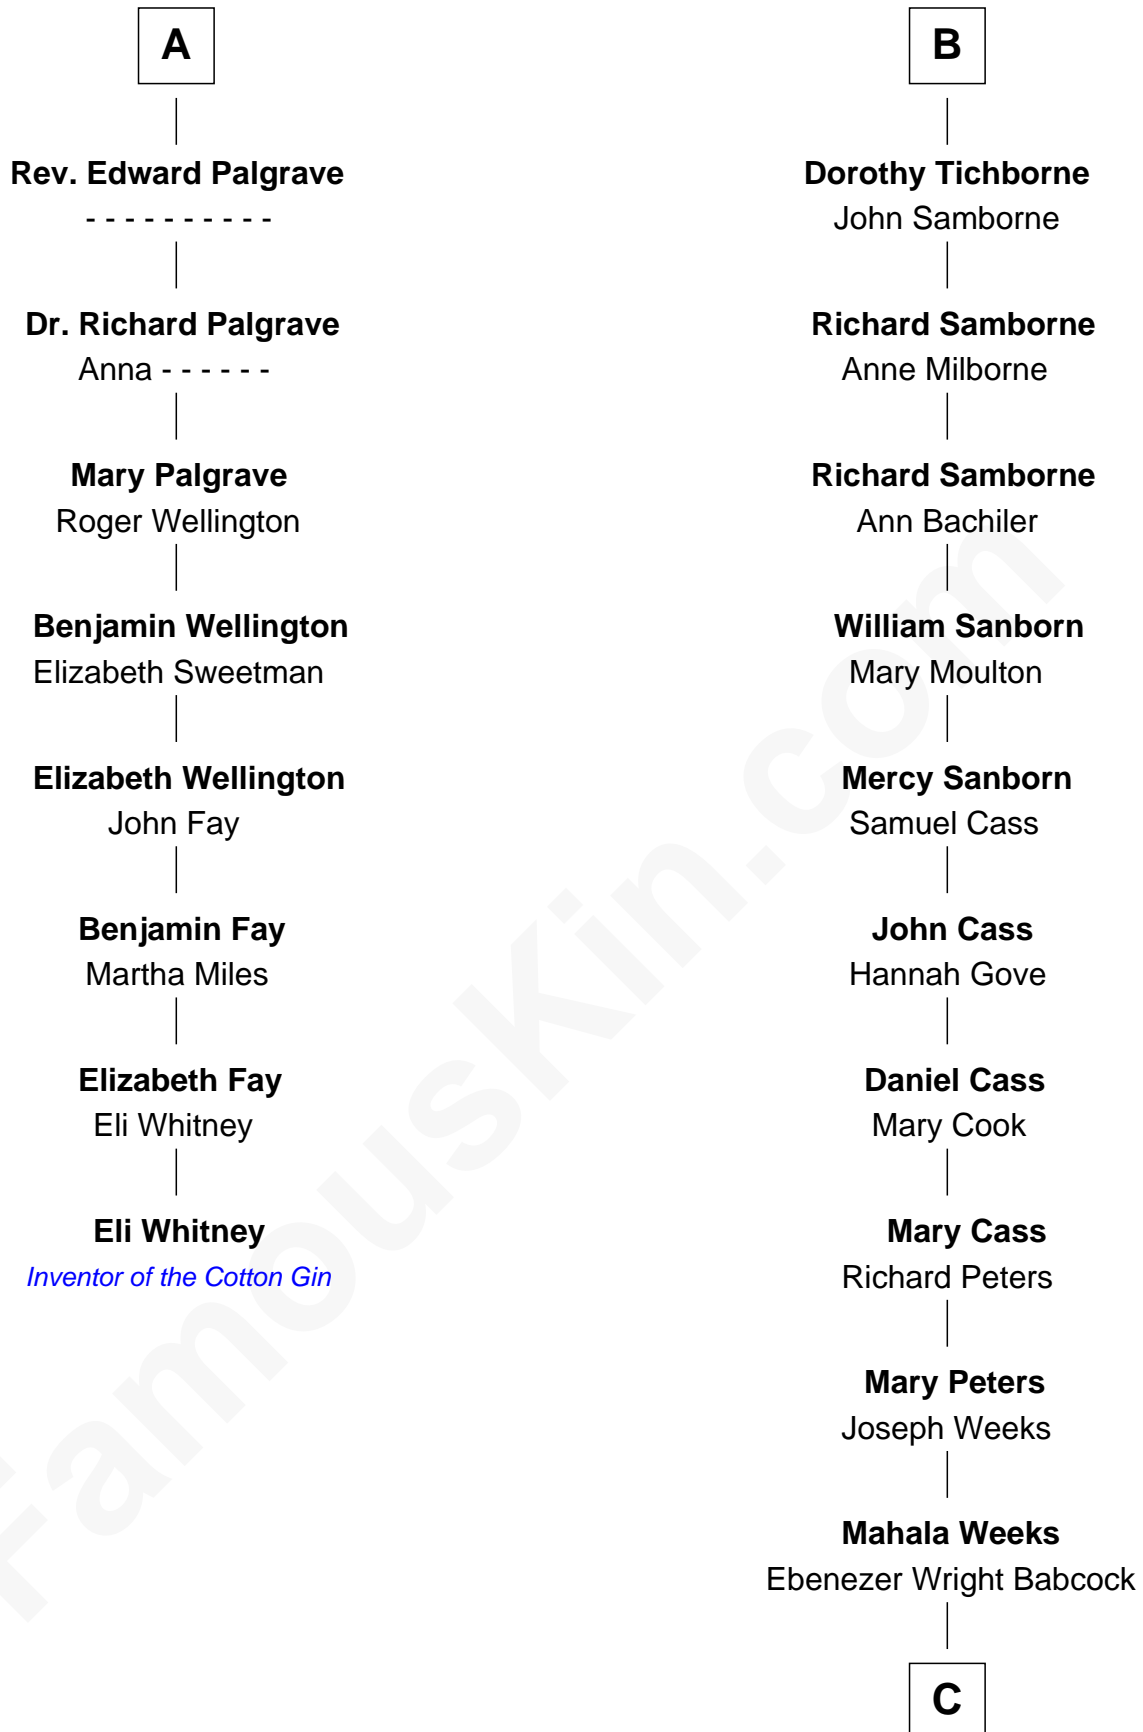

FamousKin.com

Relationship Chart of

Eli Whitney

Inventor of the Cotton Gin

14th cousin 6 times removed of

Charlie Munger

Vice-Chairman of Berkshire Hathaway

C

—
Ann Maria Babcock
Samuel Montague Case

—
Carrie A. Case
Thomas Charles Munger

—
Alfred Case Munger
Florence V. Russell

—
Charlie Munger
Vice-Chairman of Berkshire Hathaway