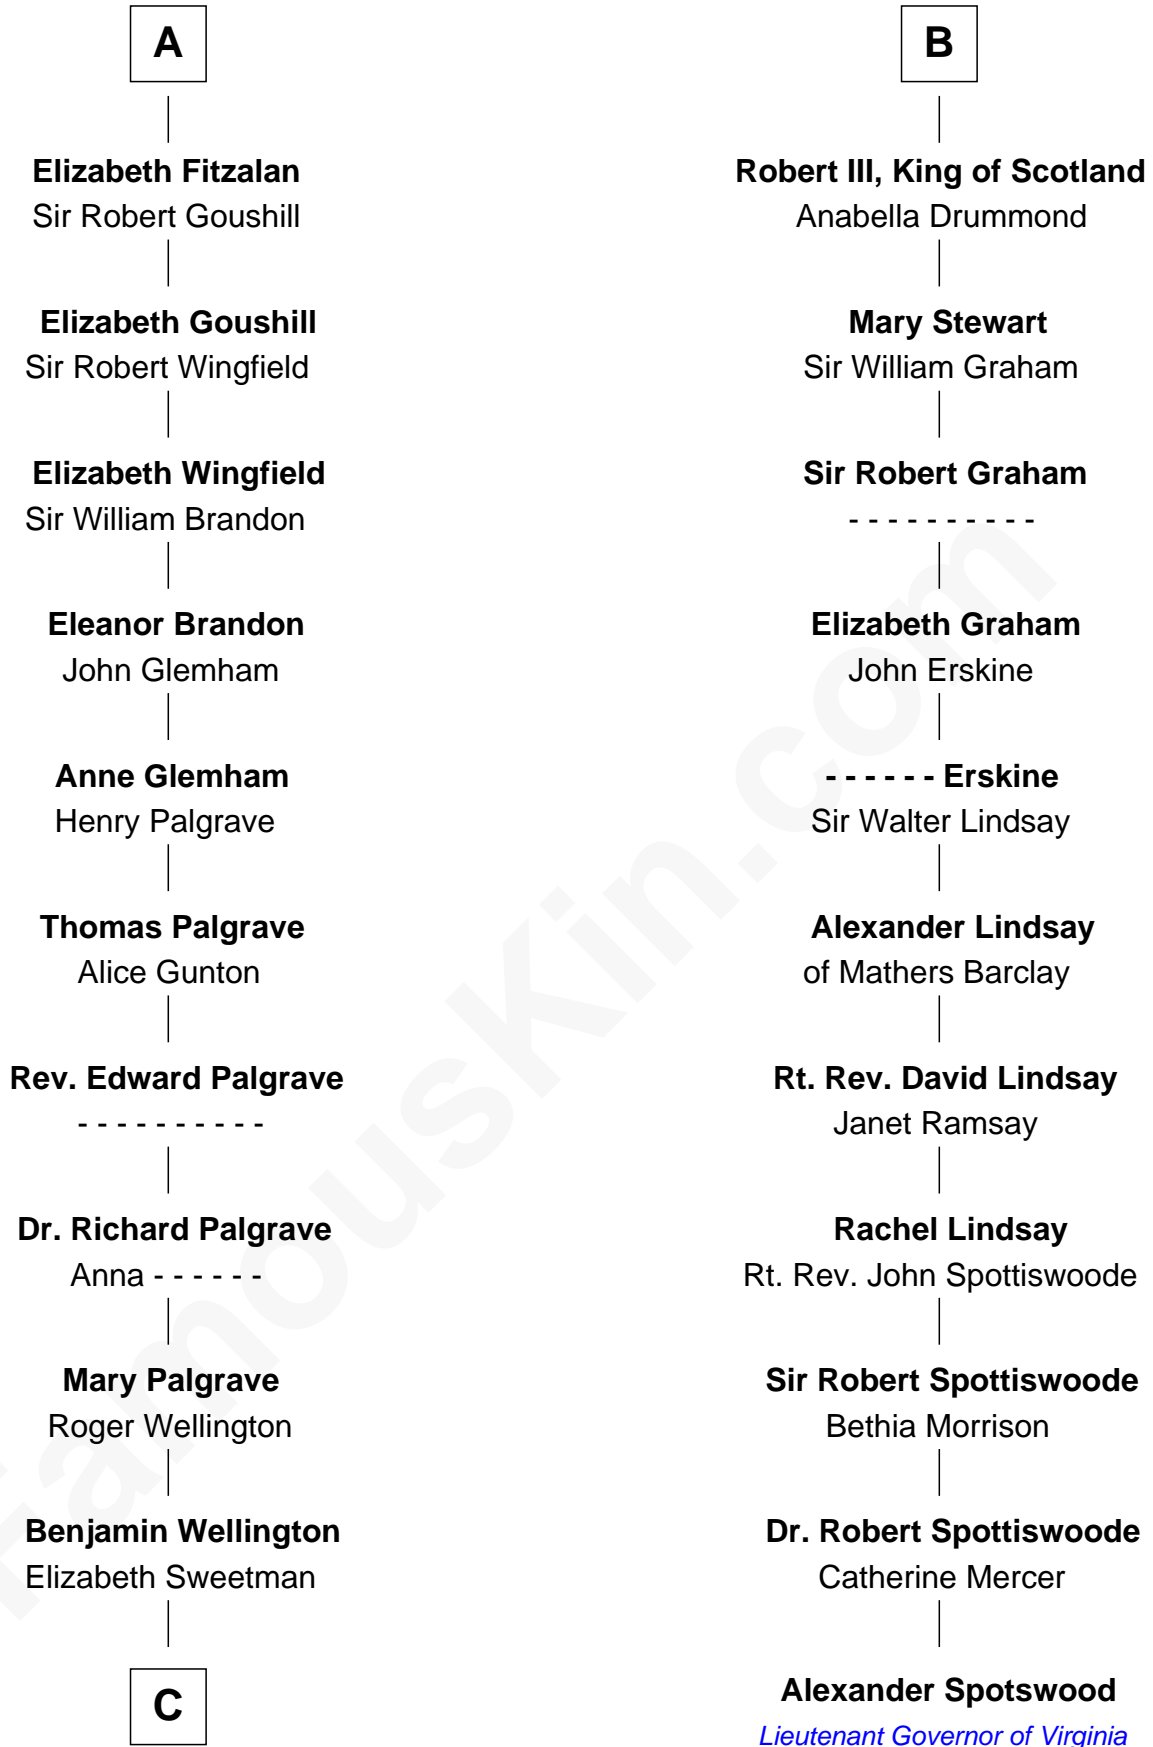

FamousKin.com

Relationship Chart of

Eli Whitney

Inventor of the Cotton Gin

17th cousin 3 times removed of

Alexander Spotswood

Lieutenant Governor of Virginia

C

—
Elizabeth Wellington

John Fay

—
Benjamin Fay

Martha Miles

—
Elizabeth Fay

Eli Whitney

—
Eli Whitney

Inventor of the Cotton Gin