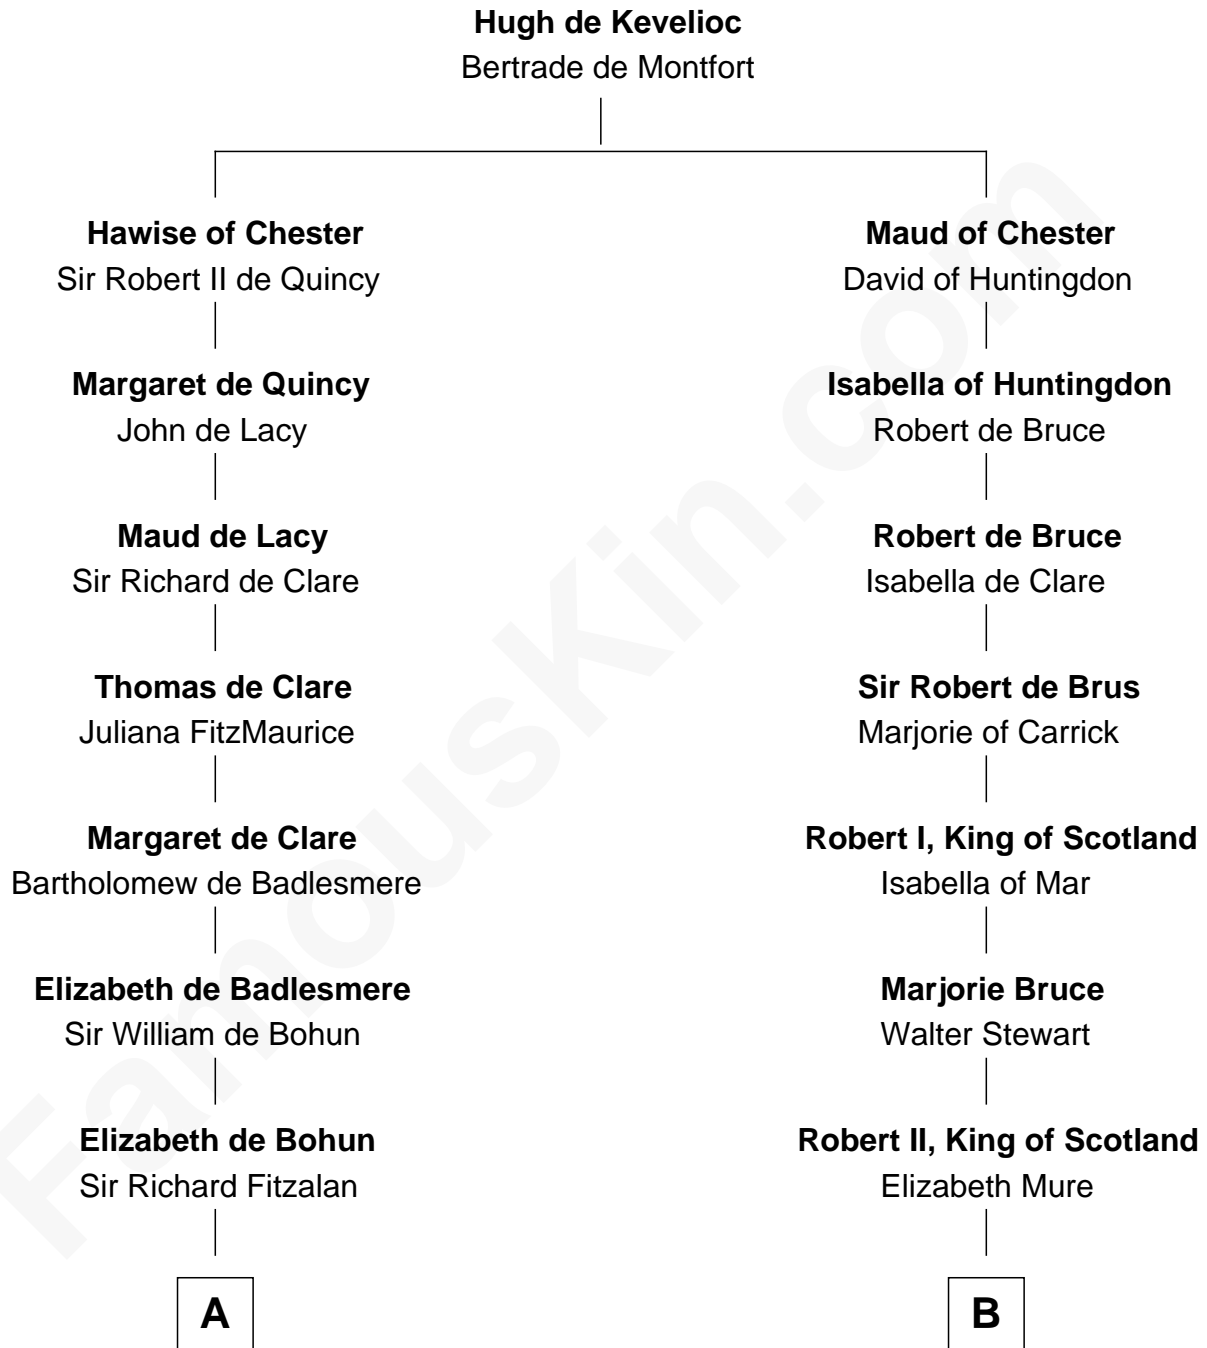

FamousKin.com

Relationship Chart of

Eli Whitney

Inventor of the Cotton Gin

17th cousin 3 times removed of

Alexander Spotswood

Lieutenant Governor of Virginia

C

—
Elizabeth Wellington

John Fay

—
Benjamin Fay

Martha Miles

—
Elizabeth Fay

Eli Whitney

—
Eli Whitney

Inventor of the Cotton Gin