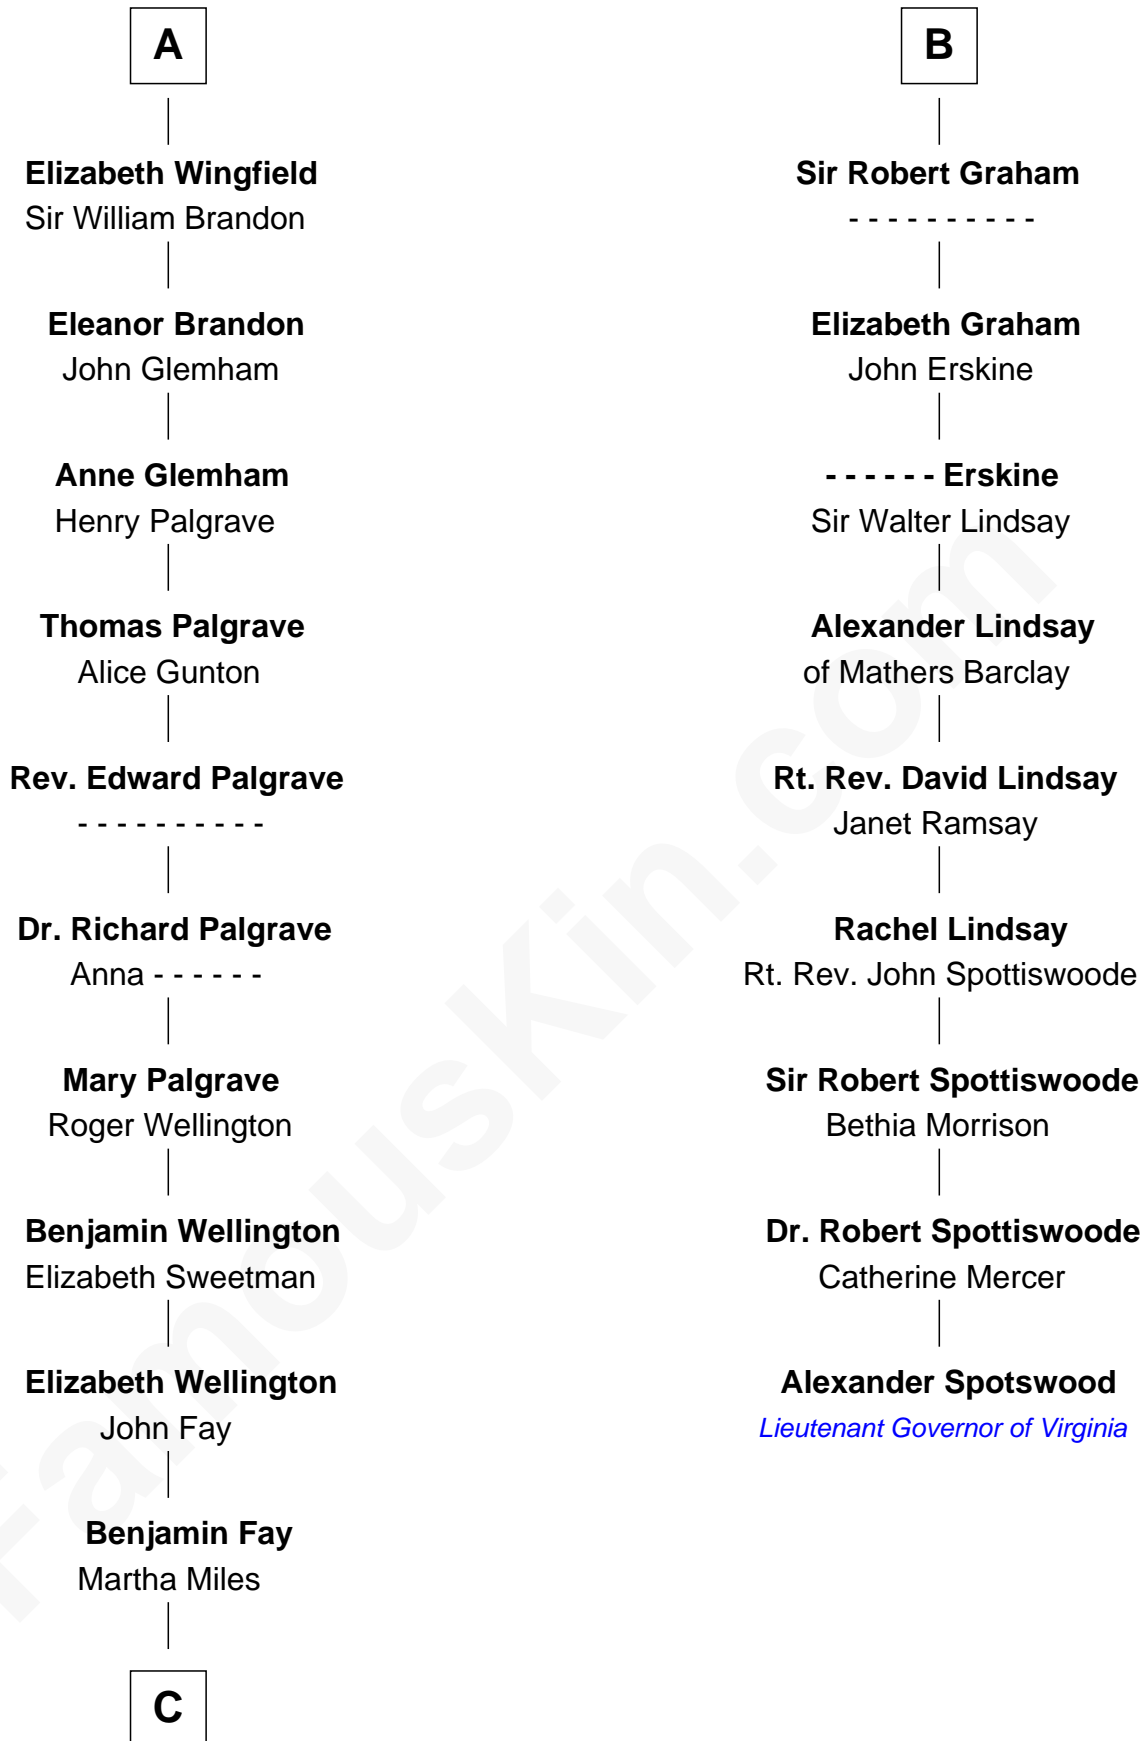

FamousKin.com

Relationship Chart of

Eli Whitney

Inventor of the Cotton Gin

15th cousin 3 times removed of

Alexander Spotswood

Lieutenant Governor of Virginia

C

—
Elizabeth Fay

Eli Whitney

—
Eli Whitney

Inventor of the Cotton Gin

FamousKin.com