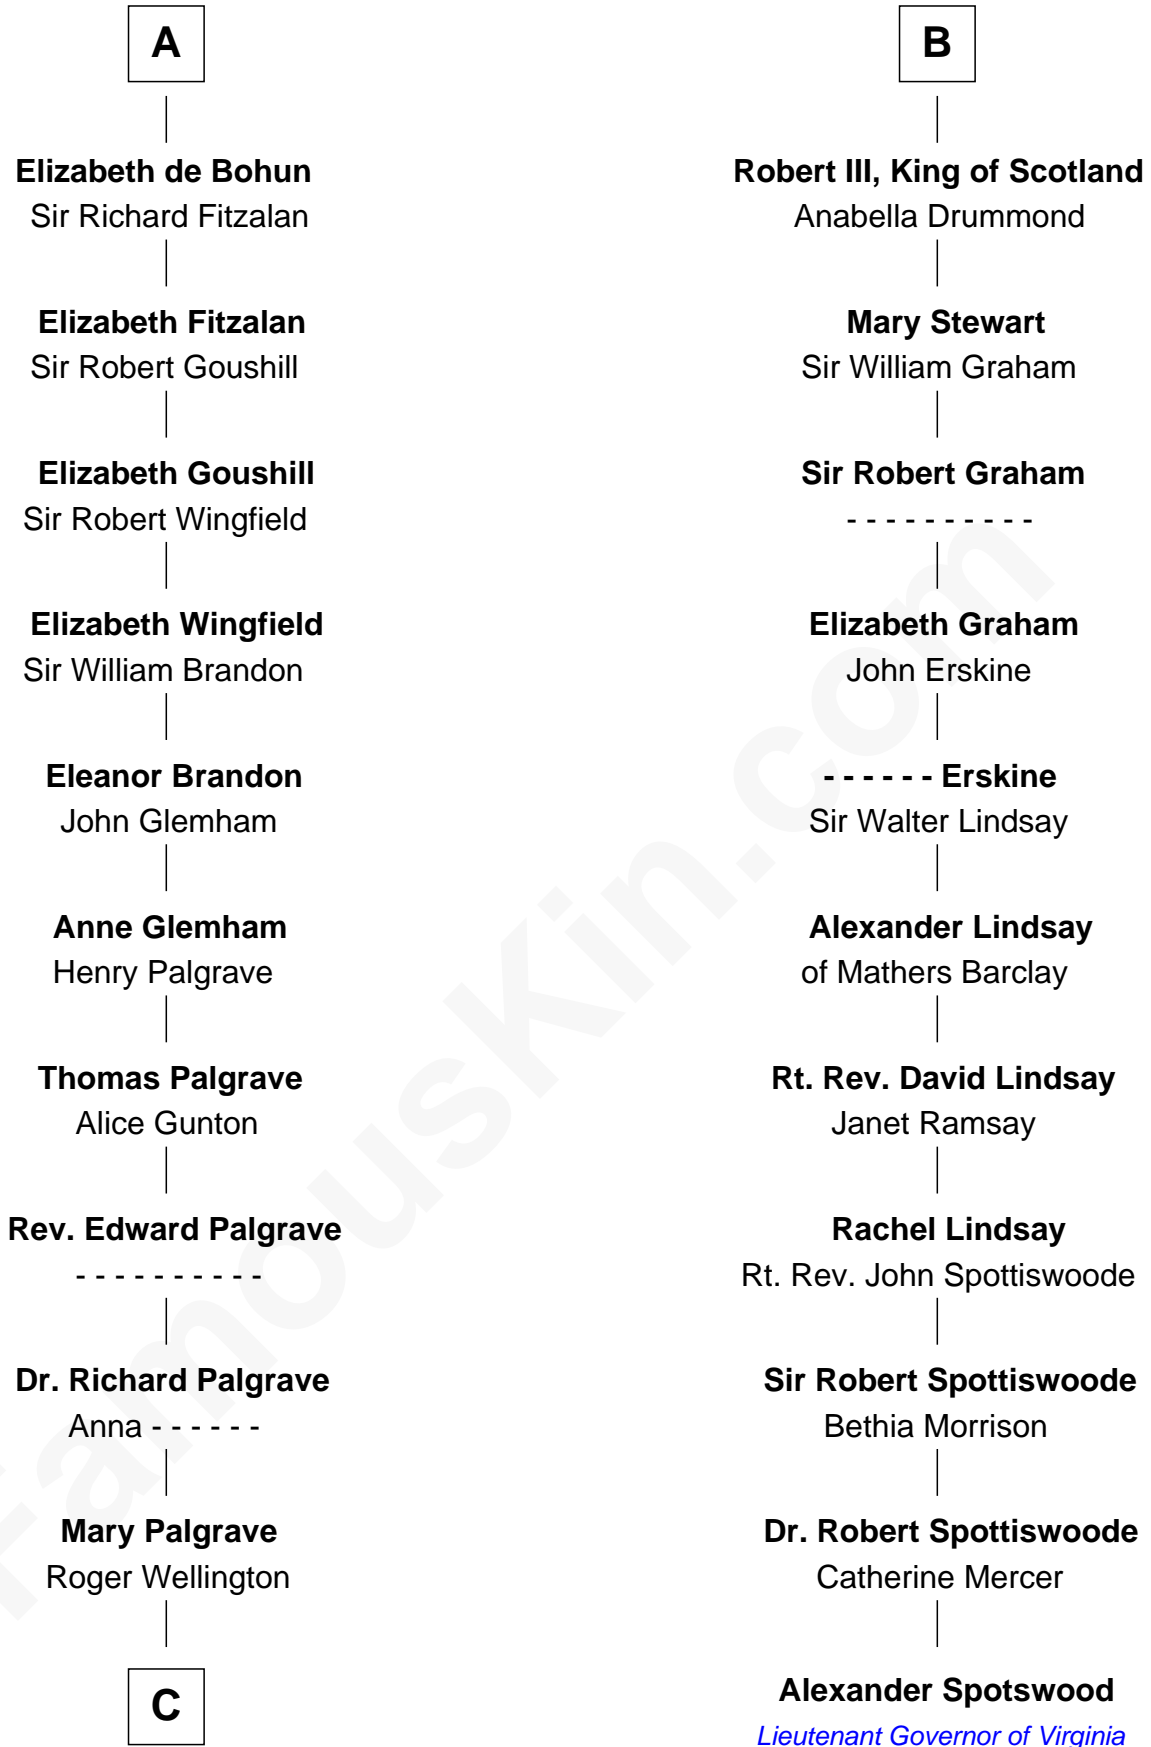

FamousKin.com

Relationship Chart of

Eli Whitney

Inventor of the Cotton Gin

17th cousin 4 times removed of

Alexander Spotswood

Lieutenant Governor of Virginia

Henry of Huntingdon

Ada de Warenne

Margaret of Scotland

Humphrey IV de Bohun

Henry de Bohun

Maud de Mandeville

Sir Humphrey de Bohun

Maud of Eu

Sir Humphrey de Bohun

Eleanor de Braiose

Humphrey de Bohun

Maud de Fiennes

Humphrey de Bohun

Elizabeth Plantagenet

Sir William de Bohun

Elizabeth de Badlesmere

A

Robert I, King of Scotland

Isabella of Mar

Marjorie Bruce

Walter Stewart

Robert II, King of Scotland

Elizabeth Mure

B

C