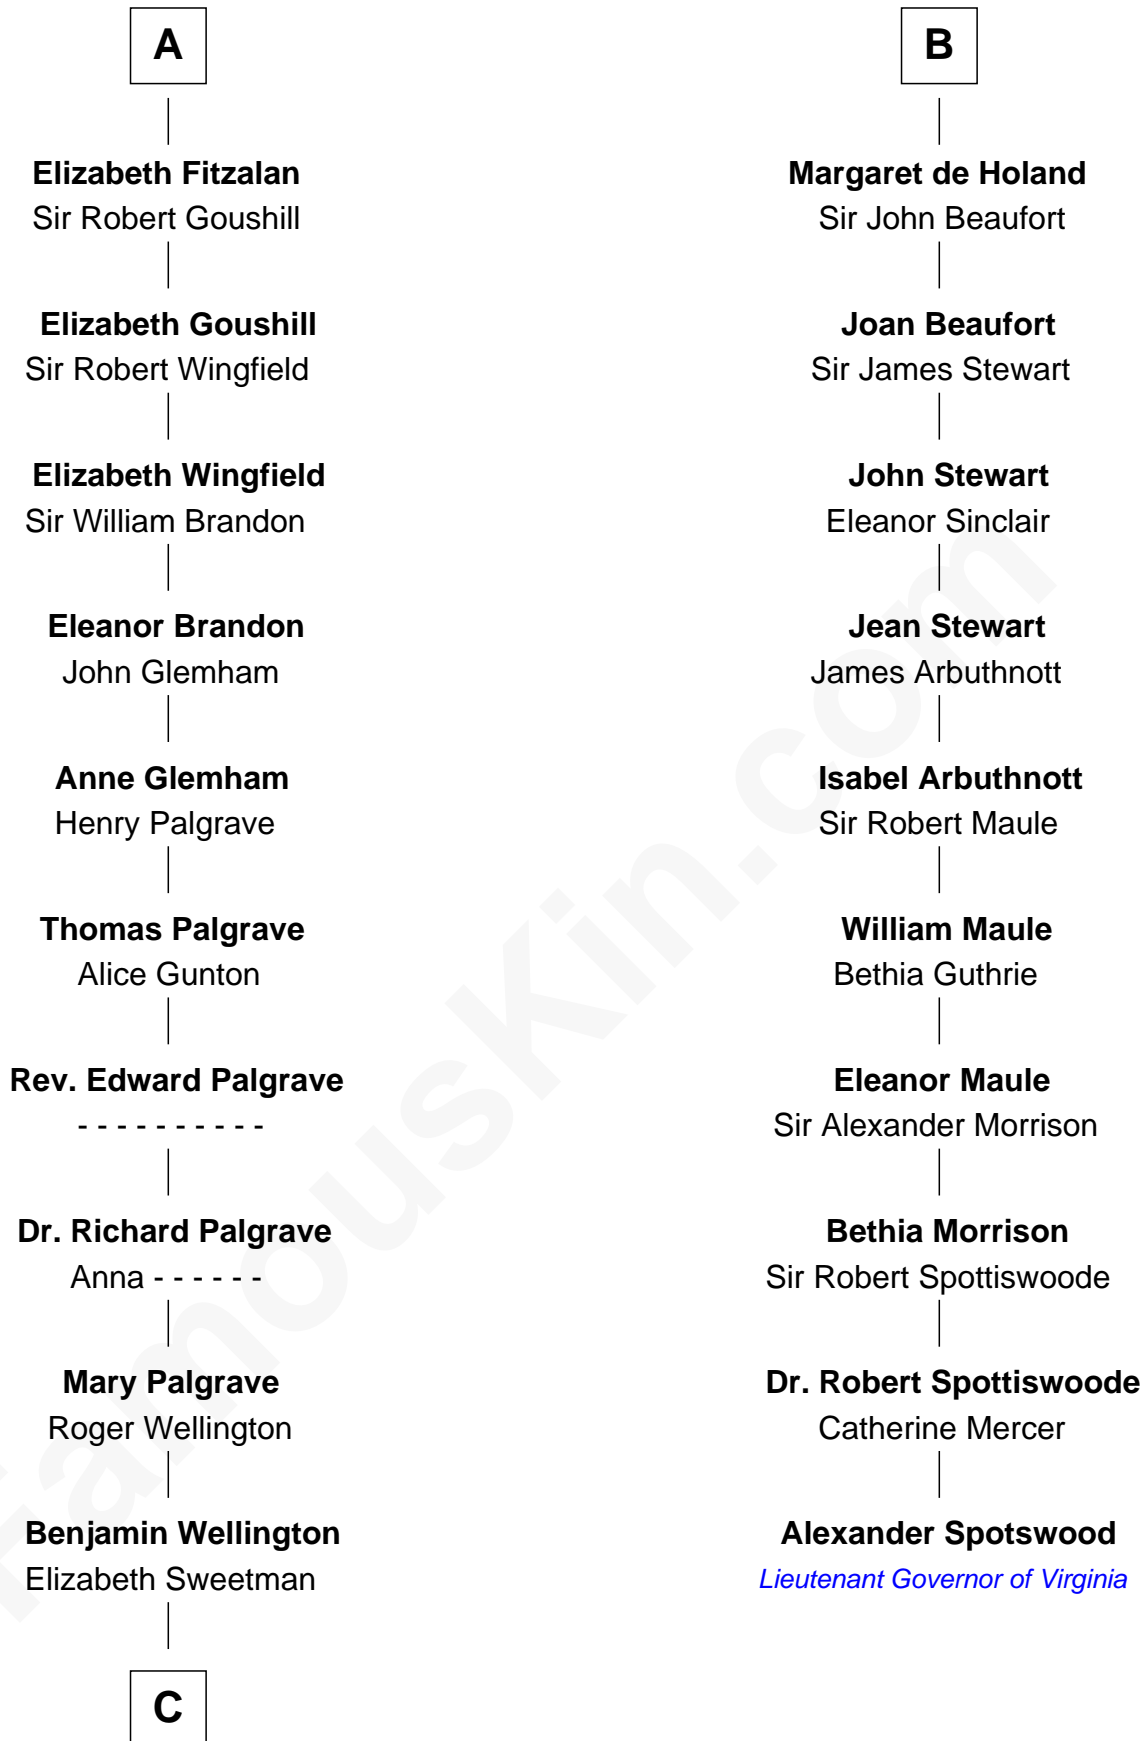

FamousKin.com

Relationship Chart of

Eli Whitney

Inventor of the Cotton Gin

16th cousin 4 times removed of

Alexander Spotswood

Lieutenant Governor of Virginia

C

—
Elizabeth Wellington

John Fay

—
Benjamin Fay

Martha Miles

—
Elizabeth Fay

Eli Whitney

—
Eli Whitney

Inventor of the Cotton Gin