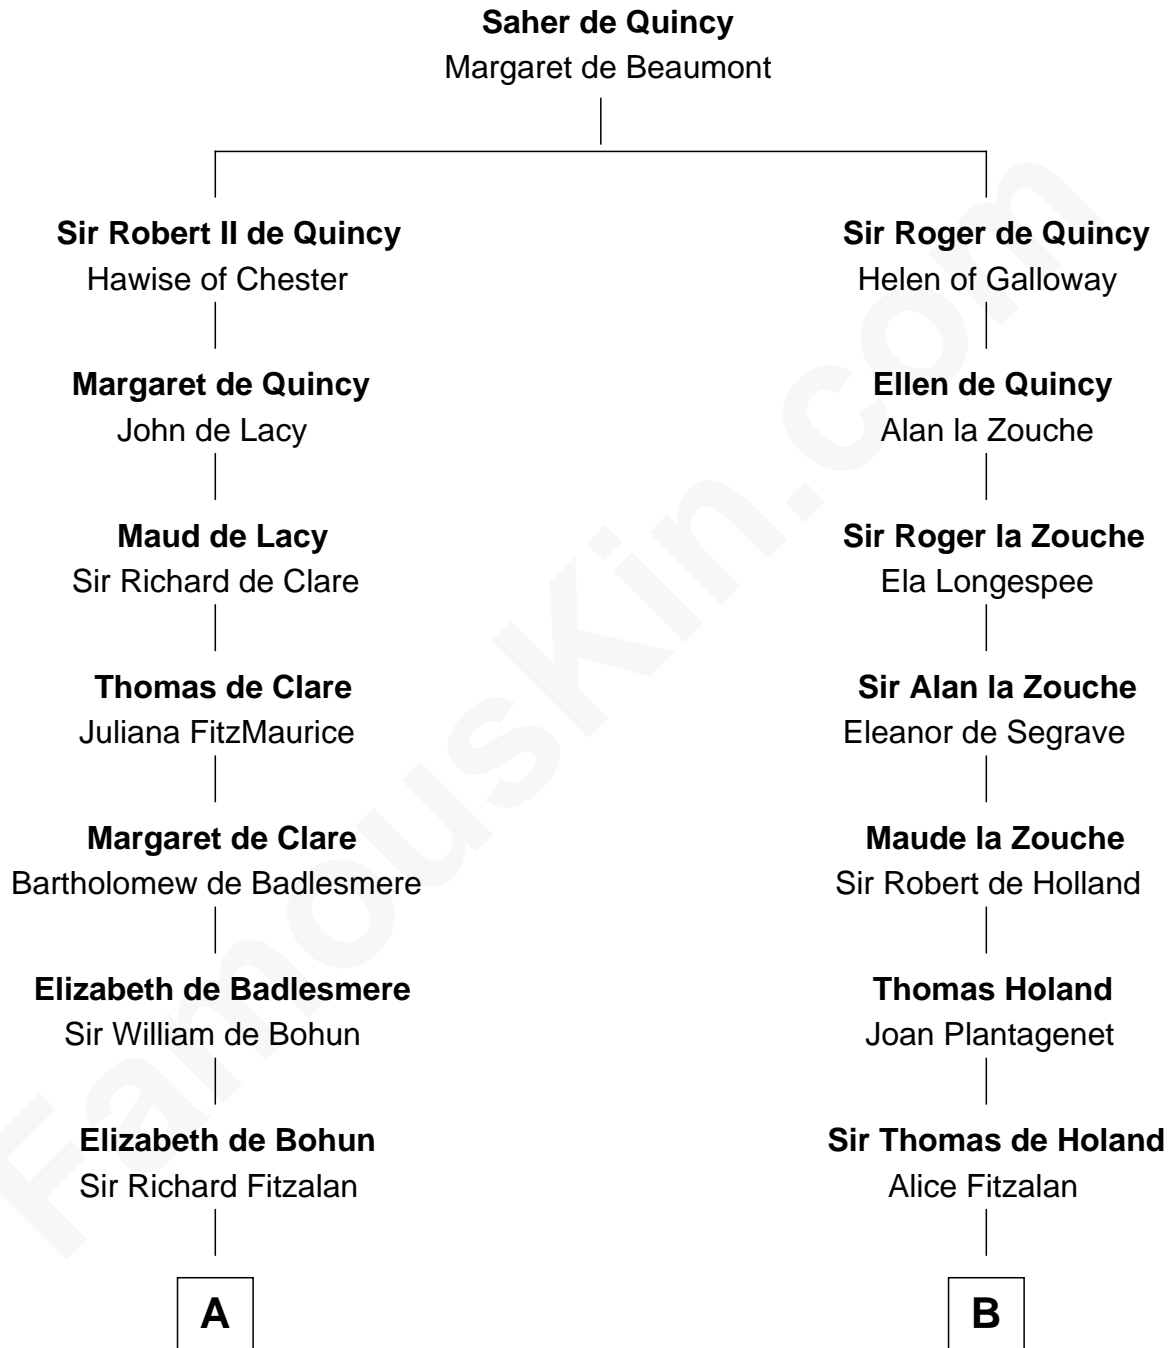

FamousKin.com

Relationship Chart of

Eli Whitney

Inventor of the Cotton Gin

16th cousin 4 times removed of

Alexander Spotswood

Lieutenant Governor of Virginia

C

—
Elizabeth Wellington

John Fay

—
Benjamin Fay

Martha Miles

—
Elizabeth Fay

Eli Whitney

—
Eli Whitney

Inventor of the Cotton Gin