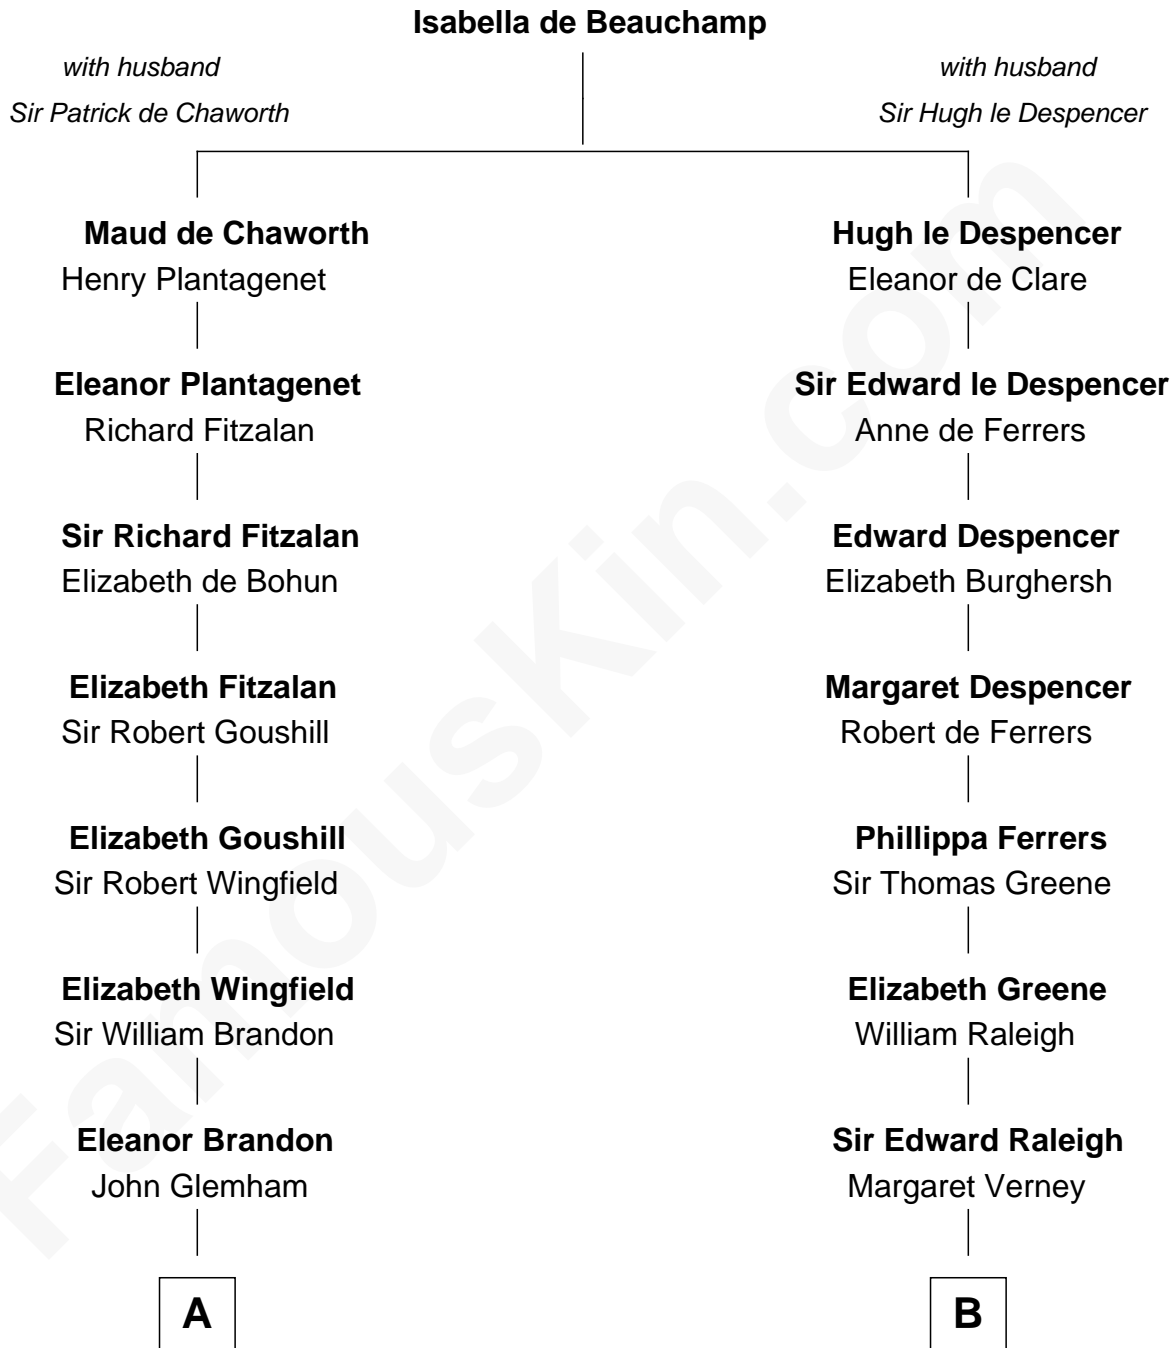

FamousKin.com

Relationship Chart of

Eli Whitney

Inventor of the Cotton Gin

16th cousin 5 times removed of

Amelia Earhart

Aviation Pioneer

C