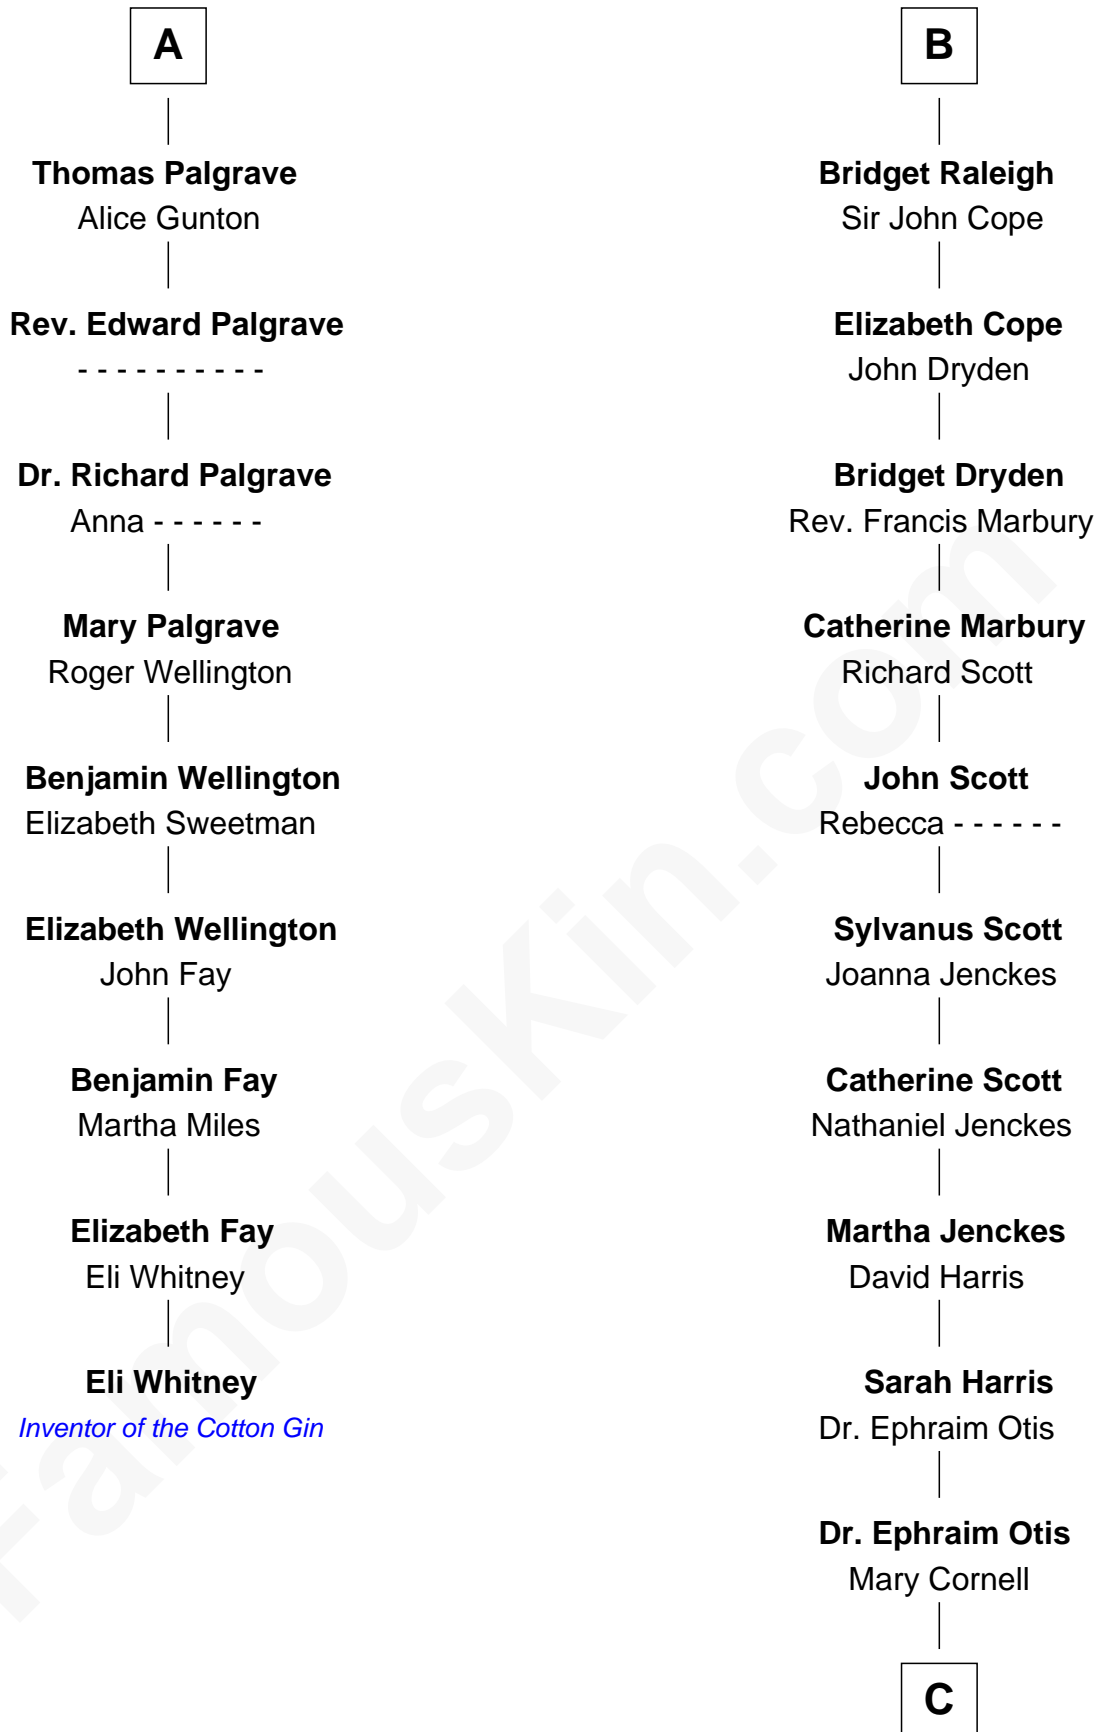

FamousKin.com

Relationship Chart of

Eli Whitney

Inventor of the Cotton Gin

15th cousin 5 times removed of

Amelia Earhart

Aviation Pioneer

Edmund Fitzalan

Alice de Warenne

C

Isaac Otis

Caroline Abigail Curtis

Alfred Gideon Otis

Amelia Josephine Harres

Amelia Otis

Edwin Stanton Earhart