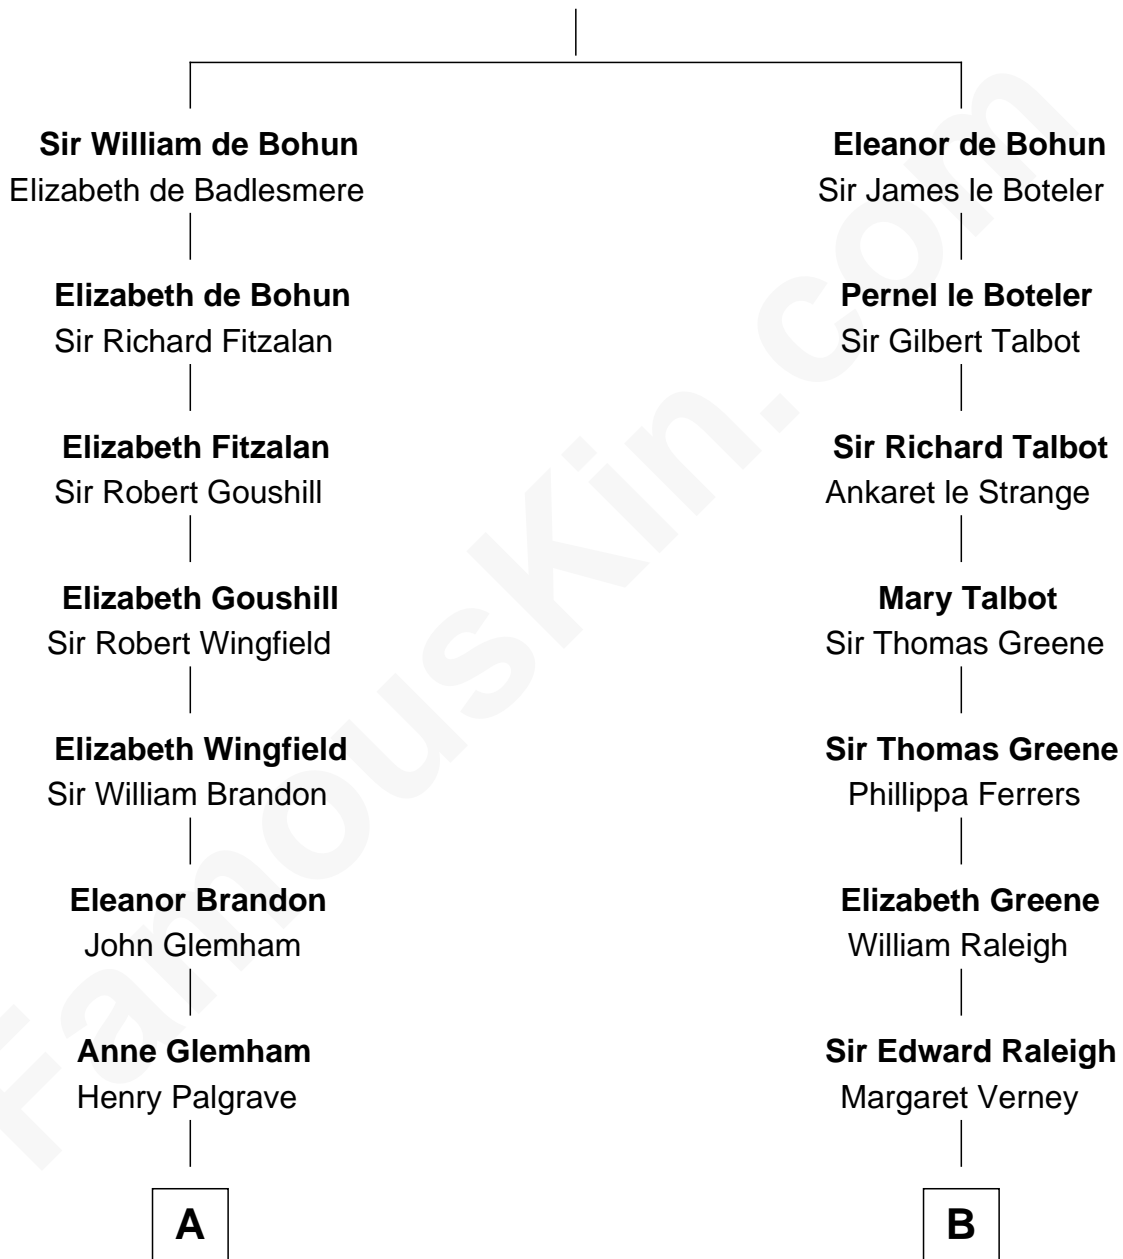

Amelia Earhart

Aviation Pioneer

Humphrey de Bohun

Elizabeth Plantagenet