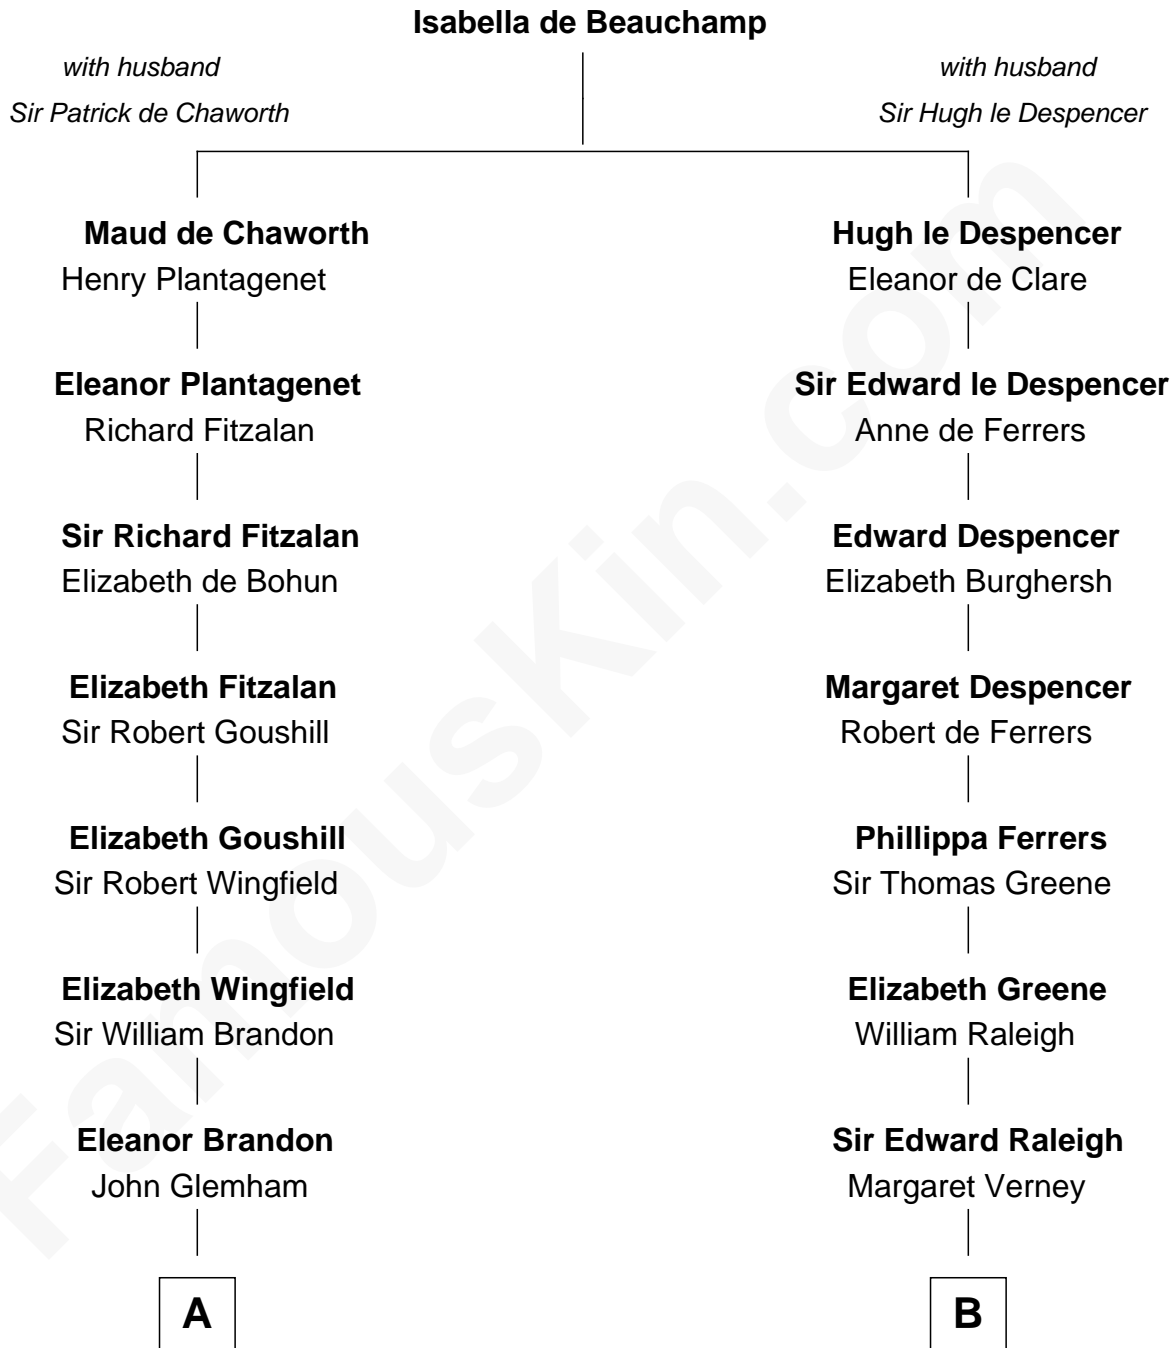

FamousKin.com

Relationship Chart of

Eli Whitney

Inventor of the Cotton Gin

16th cousin 2 times removed of

Joseph Wharton

Founder of the Wharton School of Business

C

Deborah Fisher

William Wharton

Joseph Wharton

Founder, Wharton School of Business

FamousKin.com